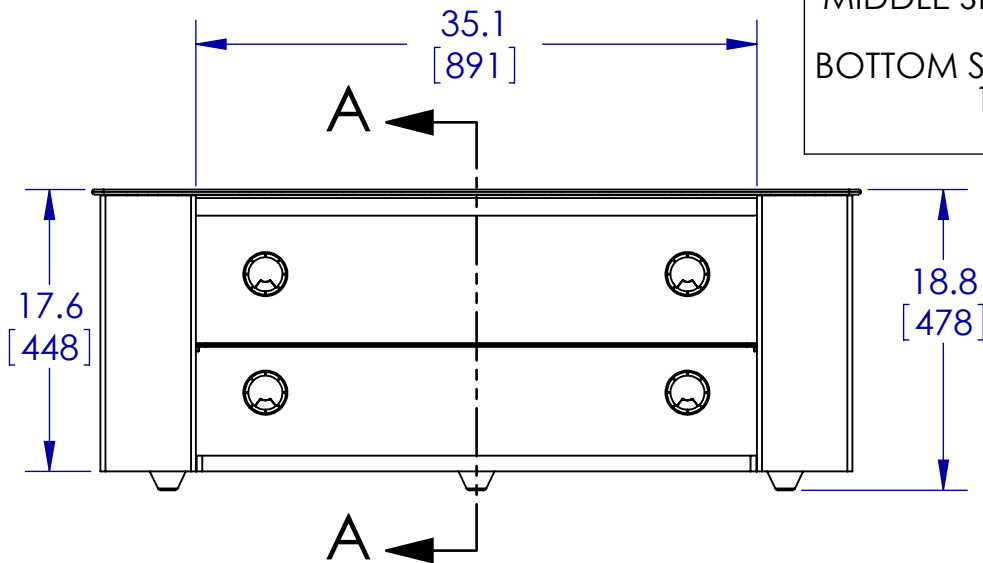

TOP SHELF CAPACITY:  
150 LBS  
MIDDLE SHELF CAPACITY:  
50 LBS  
BOTTOM SHELF CAPACITY:  
150 LBS

SECTION A-A

|                   |      |          |                        |
|-------------------|------|----------|------------------------|
|                   | NAME | DATE     | <b>SANUS SYSTEMS</b>   |
| ENGINEER          | JKV  | 8/7/2008 |                        |
| DESIGNER          | MMR  | 8/7/2008 |                        |
| APPROVED          | DDG  | 8/7/2008 |                        |
| NOTES:            |      |          | TITLE:<br><b>PFV48</b> |
| TEMPLATE REV.: 05 |      |          |                        |
|                   |      |          | SHEET 1 OF 1           |