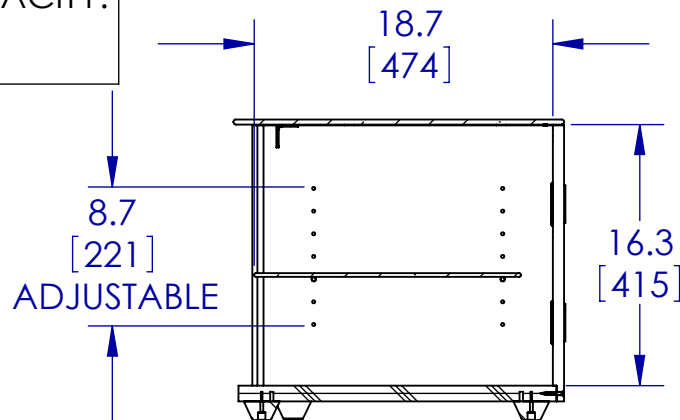

TOP SHELF CAPACITY:  
150 LBS  
MIDDLE SHELF CAPACITY:  
50 LBS  
BOTTOM SHELF CAPACITY:  
150 LBS

SECTION A-A

|                   |      |          |                        |
|-------------------|------|----------|------------------------|
|                   | NAME | DATE     | <b>SANUS SYSTEMS</b>   |
| ENGINEER          | JKV  | 8/7/2008 |                        |
| DESIGNER          | MMR  | 8/7/2008 |                        |
| APPROVED          | DDG  | 8/7/2008 |                        |
| NOTES:            |      |          | TITLE:<br><b>PFV48</b> |
| TEMPLATE REV.: 05 |      |          |                        |
|                   |      |          | SHEET 1 OF 1           |