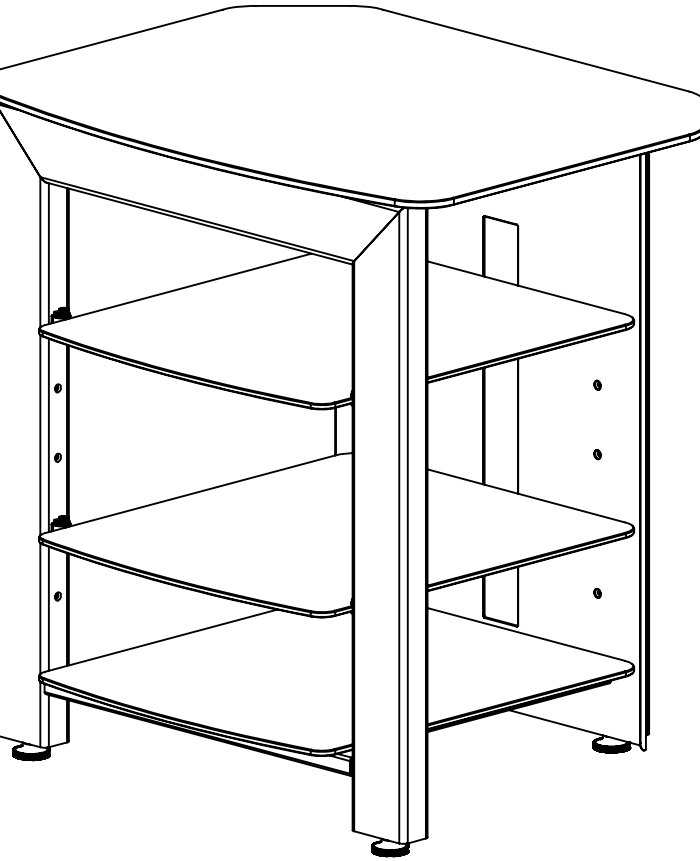

TOP SHELF CAPACITY  
125 LBS  
MIDDLE SHELF CAPACITY  
50 LBS  
BOTTOM SHELF CAPACITY  
100 LBS

ENGINEER	NAME JKV	DATE 5/28/2008	<b>SANUS SYSTEMS</b>
DESIGNER	MMR	5/28/2008	
APPROVED	DDG	5/28/2008	
NOTES:			TITLE: <b>SFA29</b>
TEMPLATE REV.:	05	2	SHEET 1 OF 1