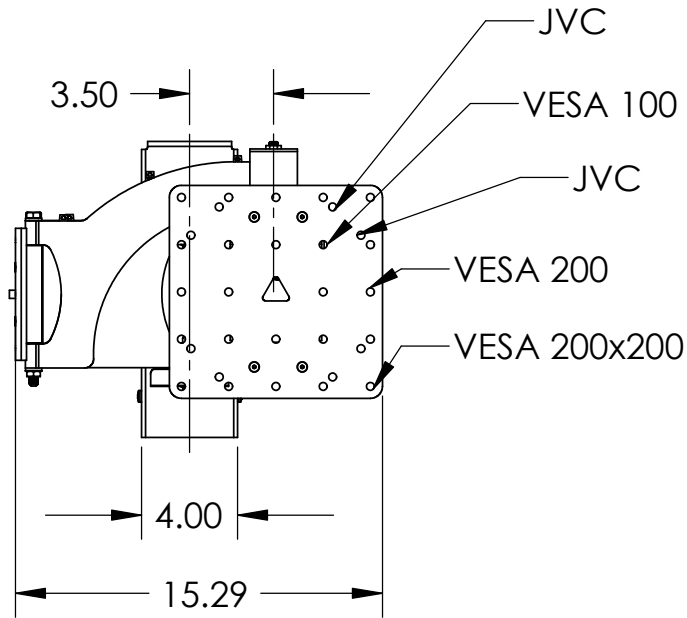

Maximum Weight Capacity: 80lbs.

	NAME	DATE
DRAWN	NAS	11/04/05
CHECKED		
ENG APPR.		
MFG APPR.		
Q.A.		

SANUS SYSTEMS

TITLE:

VM400

PROPRIETARY AND CONFIDENTIAL
THE INFORMATION CONTAINED IN THIS DRAWING IS THE SOLE PROPERTY OF SANUS SYSTEMS. ANY REPRODUCTION IN PART OR AS A WHOLE WITHOUT THE WRITTEN PERMISSION OF SANUS SYSTEMS IS PROHIBITED.

Full Motion Wall Mount

SCALE: 1:8

SHEET 1 OF 1