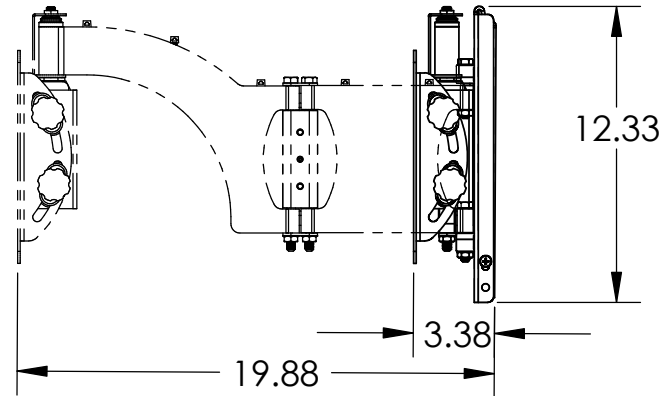

Maximum Weight Capacity: 80lbs.

	NAME	DATE
DRAWN	NAS	11/04/05
CHECKED		
ENG APPR.		
MFG APPR.		
Q.A.		

SANUS SYSTEMS

TITLE:

VM400

PROPRIETARY AND CONFIDENTIAL
THE INFORMATION CONTAINED IN THIS DRAWING IS THE SOLE PROPERTY OF SANUS SYSTEMS. ANY REPRODUCTION IN PART OR AS A WHOLE WITHOUT THE WRITTEN PERMISSION OF SANUS SYSTEMS IS PROHIBITED.

Full Motion Wall Mount

SCALE: 1:8

SHEET 1 OF 1