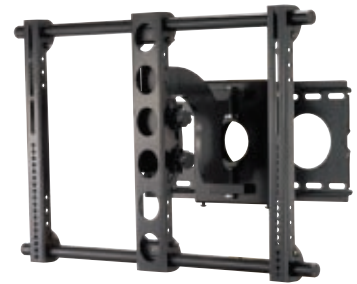

VMAA26

VMSA

NEW LT25

LAS1A

VMCC1

FINISH OPTIONS