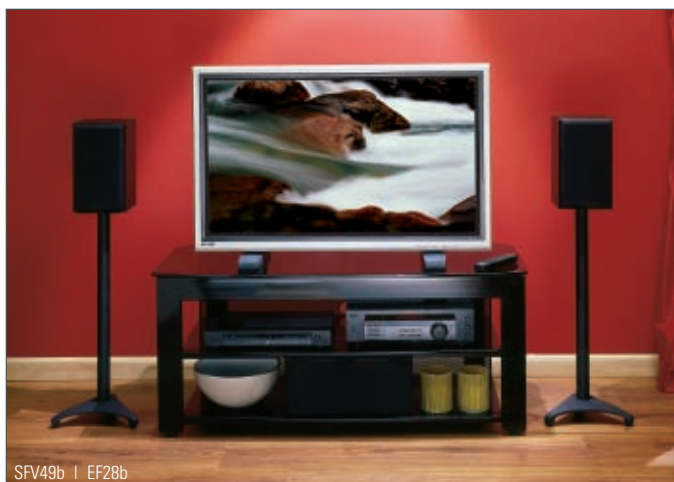

STEEL AV FOUNDATIONS™

MODEL	UPC #	DESCRIPTION	PACKAGE DIMENSIONS (WxDxH)	PRODUCT DIMENSIONS (WxDxH)	LIST PRICE
Steel Furniture					
SFA29b	793795420053	4 shelf AV stand	32.75 x 26 x 7.75	27.5 x 21.75 x 29	$319.99
SFV49b	793795420060	3 shelf video stand	55.5 x 22.5 x 8.25	50 x 20.25 x 22	$379.99
SFV65b	793795420077	2 shelf lowboy 65" wide	69 x 25 x 7.5	65 x 20.25 x 18.75	$479.99

Rigid strength and contemporary design in an affordable package

Now you can have the strength of steel without making your AV gear and room look like a warehouse. **Heavy-gauge steel** is powder-coated with a lasting and beautiful silver or black finish. Tops and shelves are of **extra-thick frosted or black glass** to securely support most any TV and a full complement of AV components. Choose from four sizes — all with Sanus' trademark features such as a **wire management path** and **adjustable feet**.