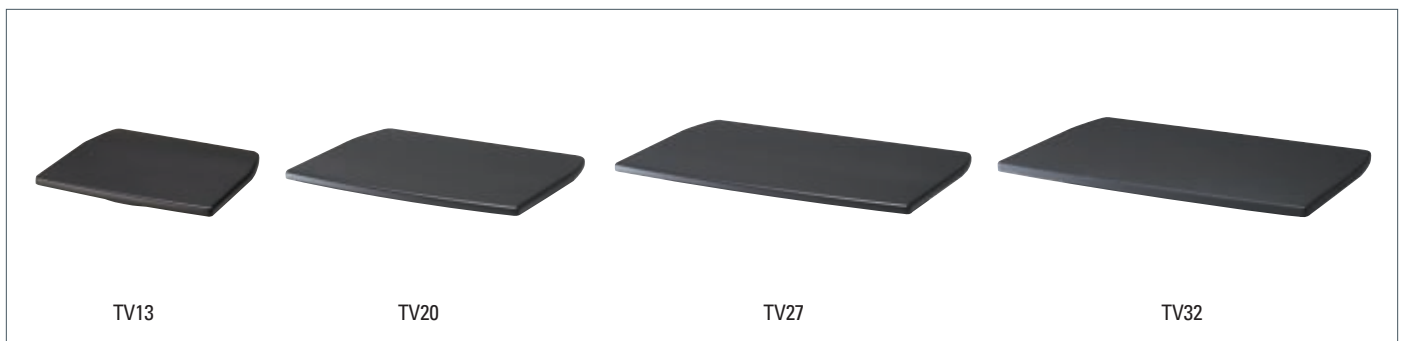

AUDIO/VIDEO ACCESSORIES

MODEL	UPC #	DESCRIPTION	PACKAGE DIMENSIONS (WxDxH)	PRODUCT DIMENSIONS (WxDxH)	LIST PRICE
Accurate® View Television Accessories – Built of premium MDF with a durable powder-coated finish, Sanus Television Turntables and Top Shelves offer unmatched quality and style.					
TV13b-03 - black	793795190840	Turntable for 13" – 15" TV; perfect for smaller TVs	17.5 x 12.25 x 2	14.5 x 13 x 1	$34.99
TV20-03 - black	793795190802	Turntable for 17" – 21" TV; add VCR kit for additional storage	22.5 x 17 x 2	20 x 14.5 x 1	$39.99
TV27-03 - black	793795190819	Turntable for 20" – 27" TV; add VCR kit for additional storage	27.5 x 17 x 2	26 x 15.5 x 1	$49.99
TV32-03 - black	793795190826	Turntable for 27" – 32" TV; add VCR kit for additional storage	33 x 21 x 2	31.5 x 19.75 x 1.25	$79.99
TVSb - black	793795190017	Top shelf fits most TVs; holds speaker, DVD player, etc.	20.5 x 17 x 1.5	19 x 16 x 0.75	$39.99
TV-VCR - black	793795190505	VCR kit mounts under TV20, TV27 or TV32 for DVD player or VCR	23 x 19.5 x 1	20 x 15.5 x 5.75	$49.99
TV-LCDB - black	793795190031	Turntable for LCD TV	21.5 x 15.25 x 1.5	20 x 14 x 1	$39.99
TV-LCDs - silver	793795190048	Turntable for LCD TV	21.5 x 15.25 x 1.5	20 x 14 x 1	$39.99