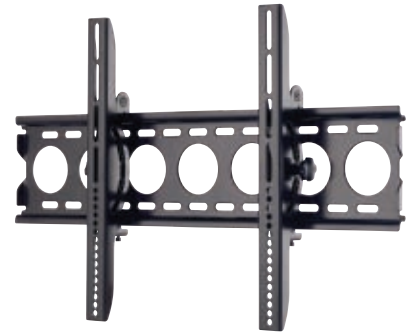

VMAA26

VMSA

NEW LT25

VMPL50

LAS1A

VMCC1

FINISH OPTIONS