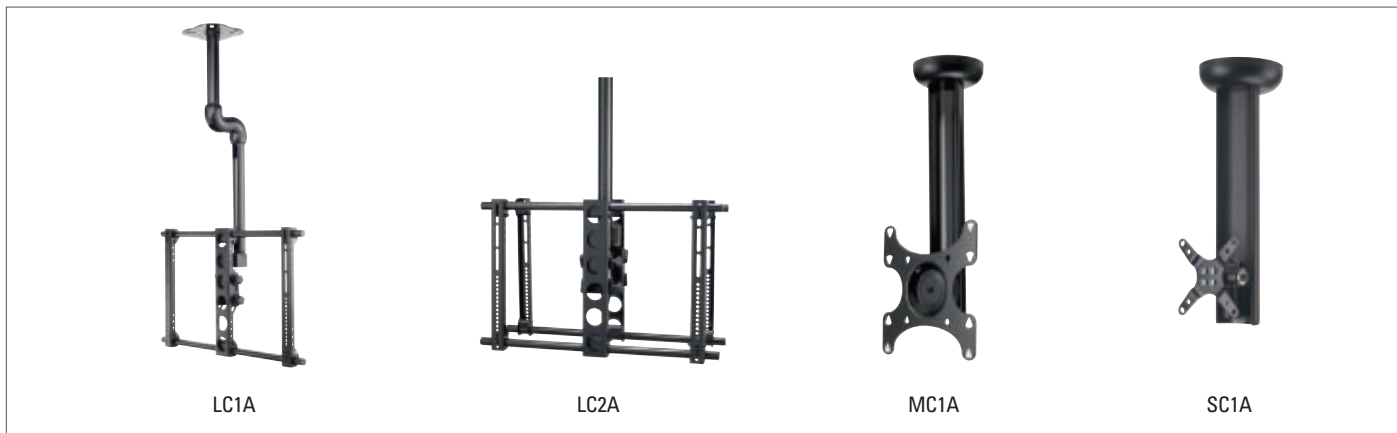

MODEL	UPC #	DESCRIPTION	PACKAGE DIMENSIONS (WxDxH)	PRODUCT DIMENSIONS (WxDxH)	LIST PRICE
Ceiling Mounts – For space saving or when wall mounting isn't an option					
LC1A-B3	793795363329	Ceiling mount for medium-to-large TVs	30.25 x 14.5 x 3.5	27.5 x 10.5 x 46	$369.99
LC2A	793795362339	Dual-sided ceiling mount for large TV between 30" and 50"	35 x 8 x 6	29.5 x 11.5 x 46	$499.99
MC1A-B3	793795362681	23" – 40" LCD TV ceiling mount	21.25 x 11.25 x 5.5	9.25 x 5.25 x 21	$159.99
MC1A-S3	793795362698	23" – 40" LCD TV ceiling mount	21.25 x 11.25 x 5.5	9.25 x 5.25 x 21	$159.99
SC1A-B1	793795362049	Small ceiling mount for TVs up to 26"	5.5 x 5.5 x 18.25	5.25 x 5.25 x 15.25	$129.99
SC1A-S1	793795362056	Small ceiling mount for TVs up to 26"	5.5 x 5.5 x 18.25	5.25 x 5.25 x 15.25	$129.99
Accessories for LC1A and LC2A					
VMCA1b-01	793795361660	Ceiling mount adapter for concrete ceilings	7.3 x 5.3 x 1.5	5 x 5 x .8	$34.99
VMCA2b-01	793795361677	Ceiling mount I-beam adapter	6.5 x 7 x 2.5	5.3 x 5.3 x 3	$74.99
VMCA3b-01	793795361684	Ceiling mount unistrut adapter	7.8 x 4.3 x 3.3	7 x 3.8 x 2.8	$69.99
VMCA4b-01	793795361691	Ceiling mount dual-joist adapter	28.5 x 4 x 2.7	18.5 x 3.5 x 1.5	$99.99
VMCA5b-01	793795361707	Ceiling mount adaptor for vaulted ceilings	8.5 x 5.5 x 5.5	7.5 x 3 x 4.3	$69.99
VMCA6s-01	793795361714	Ceiling mount NPT column adapter	10.8 x 7.3 x 1.3	1.5 x 1.5 x 1	$34.99
VMCA7b-01	793795361868	Ceiling mount 8" x 8" ceiling adapter	8.8 x 9.3 x 1	8 x 8 x .75	$79.99
VMCA8b-01	793795361875	Ceiling mount 6" x 6" ceiling adapter	8.8 x 9.3 x 1	6 x 6 x .75	$74.99
VMCA9b-01	793795361882	Ceiling mount offset fixed ceiling plate adapter	8.8 x 8.8 x 5	8 x 8 x 4	$74.99
VMCA10b-01	793795361899	Ceiling mount 2'–3' adjustable extension column adapter	29 x 3 x 3	1.5 x 1.5 x 24-36	$149.99