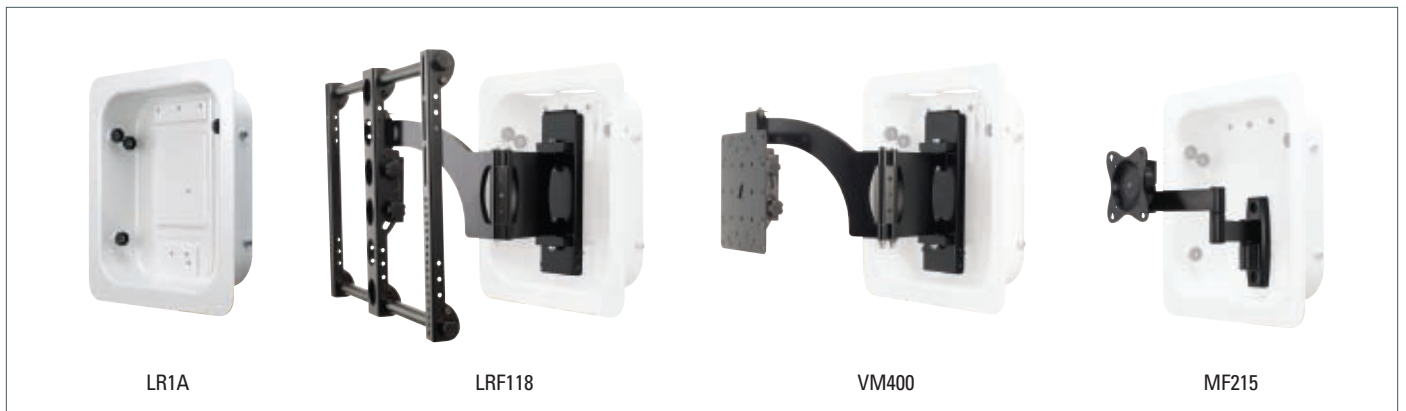

MODEL	UPC #	DESCRIPTION	PACKAGE DIMENSIONS (WxDxH)	PRODUCT DIMENSIONS (WxDxH)	LIST PRICE
Recessed In-Wall Box – Creates a “no-profile” appearance by allowing TV and full-motion mount to rest flush with wall					
LR1A-B3	793795362247	Recessed in-wall box featuring Quick Shims	18.5 x 17 x 3.75	16.75 x 3.5 x 17.5	$199.99
LR1A-S3	793795362254	Recessed in-wall box featuring Quick Shims	18.5 x 17 x 3.75	16.75 x 3.5 x 17.5	$199.99
LR1A-W3	793795362261	Recessed in-wall box featuring Quick Shims	18.5 x 17 x 3.75	16.75 x 3.5 x 17.5	$199.99
LRF118-B3	793795362315	Full-motion Wall Mount for large flat-panel TVs	27.5 x 19.5 x 4.5	29.5 x 1.5-17 x 18.5	$399.99
LRF118-S3	793795362322	Full-motion Wall Mount for large flat-panel TVs	27.5 x 19.5 x 4.5	29.5 x 1.5-17 x 18.5	$399.99
VM400b-03	793795360786	With tilt, swivel, pan and extend motion for 15" – 40" TVs	16.25 x 12.75 x 3.75	15 x 3.5-20 x 12.5	$249.99
VM400s-03	793795360793	With tilt, swivel, pan and extend motion for 15" – 40" TVs	16.25 x 12.75 x 3.75	15 x 3.5-20 x 12.5	$249.99
MF215-B1	793795362162	Virtual Axis 3D LCD mount with swivel, pan & extend	11.75 x 13 x 4.25	11.25 x 3.5-15.5 x 11.75	$139.99
MF215-S1	793795362179	Virtual Axis 3D LCD mount with swivel, pan & extend	11.75 x 13 x 4.25	11.25 x 3.5-15.5 x 11.75	$139.99
Accessories					
LAS1A-B3	793795362902	Side Speaker Mount for LRF118	32 x 2 x 6	N/A	$129.99
LAS1A-S3	793795362919	Side Speaker Mount for LRF118	32 x 2 x 6	N/A	$129.99
VMCC1-B3	793795363664	Center channel speaker mount for LRF118	20 x 3.5 x 2.5	1.5-18.5 x 1.5 x 1-8	$129.99
VMCC1-S3	793795363671	Center channel speaker mount for LRF118	20 x 3.5 x 2.5	1.5-18.5 x 1.5 x 1-8	$129.99
MA1A	793795362346	VESA 200 to 400 mm adaptor for medium mounts	2.5 x 2.5 x 18	17.25 x .1 x 2.75	$19.99