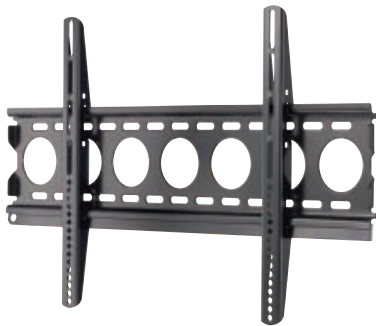

VMAA26

VMSA

NEW LT25

VMPL250

LAS1A

VMCC1

FINISH OPTIONS