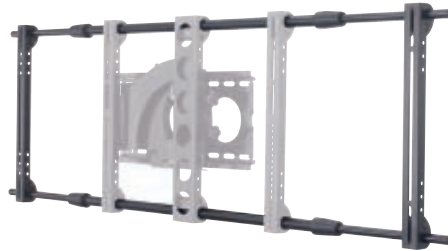

VMAA26

VMSA

NEW LT25

LAS1A

VMCC1

FINISH OPTIONS