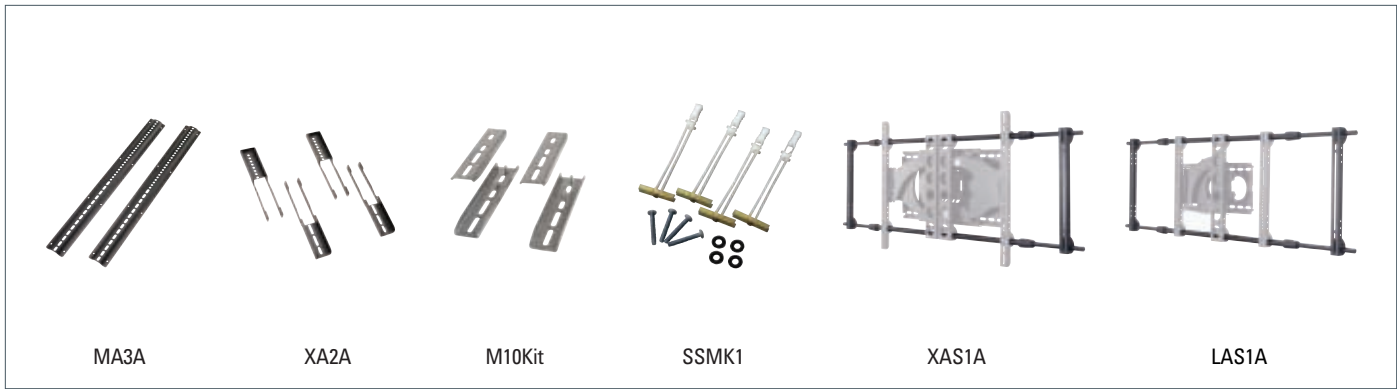

FINISH OPTIONS

black (b)

silver (S)