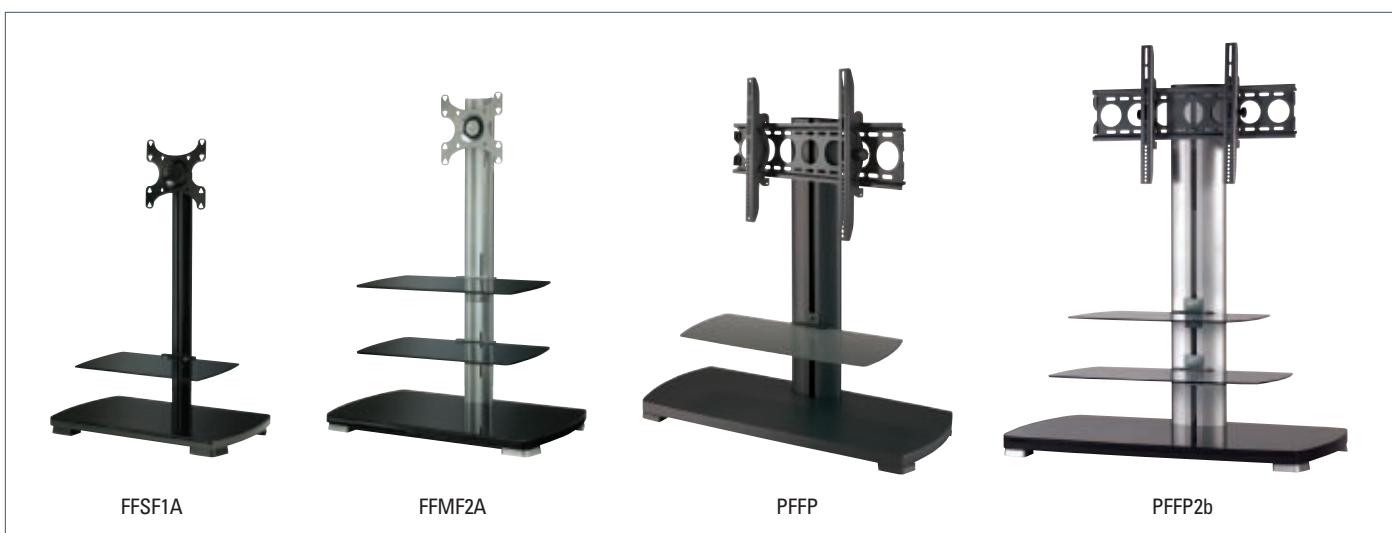

# PLATINUM AV FOUNDATIONS™

MODEL	UPC #	DESCRIPTION	PACKAGE DIMENSIONS (WxDxH)	PRODUCT DIMENSIONS (WxDxH)	LIST PRICE
<b>Platinum Furniture</b>					
PFPLb-01 - black	793795320186	Curved shape perfectly complements plasma/DLP televisions	53.5 x 24.5 x 4	47.5 x 20 x 20	\$419.99
PFV36b-01	793795320230	36" wide AV stand designed for today's medium & large digital televisions	49.5 x 20.25 x 3.5	36 x 18.5 x 25	\$379.99
PFV47b-01	793795320247	47" wide AV stand designed for today's largest digital televisions	57.25 x 20.5 x 3.5	47 x 18.5 x 17.25	\$429.99
PFV59b-01	793795320254	59" wide AV stand designed for today's largest digital televisions	68.75 x 20 x 3.75	59 x 18.5 x 17	\$579.99

# FLAT PANEL AV FOUNDATIONS™

MODEL	UPC #	DESCRIPTION	PACKAGE DIMENSIONS (WxDxH)	PRODUCT DIMENSIONS (WxDxH)	LIST PRICE
<b>Flat Panel Furniture</b>					
FFSF1A-B1	793795470034	Flat panel furniture stand for small TVs up to 30"	45 x 21 x 5	27 x 17 x 39.25	\$249.99
FFSF1A-SB1	793795470010	Flat panel furniture stand for small TVs up to 30"	45 x 21 x 5	27 x 17 x 39.25	\$249.99
FFMF2A	793795470027	Flat panel furniture stand for medium TVs up to 40"	50 x 24 x 6	31.5 x 19.25 x 46.75	\$349.99
PFFPb-01 - black	793795320292	Flat panel furniture stand for large TVs 30" – 50"	48.5 x 35.25 x 5	43.25 x 23.25 x 43.75	\$449.99
PFFP2b-03 - black	793795320070	Flat panel TV stand holds 30" to 50" flat-panel TVs	48.5 x 35.25 x 5	43.25 x 23.25 x 48.75	\$579.99
<b>Accessories</b>					
PFFPshelf-01	793795320148	Expansion shelf for PFFP	38 x 19.25 x 5.25	30 x 15.75 x 4	\$70.00
PFFP2bshelf-01	793795320155	Expansion shelf for PFFP2b	38 x 19.25 x 5.25	30 x 15.75 x 4	\$60.00
MA1A	793795362346	VESA 100 x 200 to 400 mm adaptor for medium mounts	2.5 x 2.5 x 18	17.25 x .1 x 2.75	\$24.99