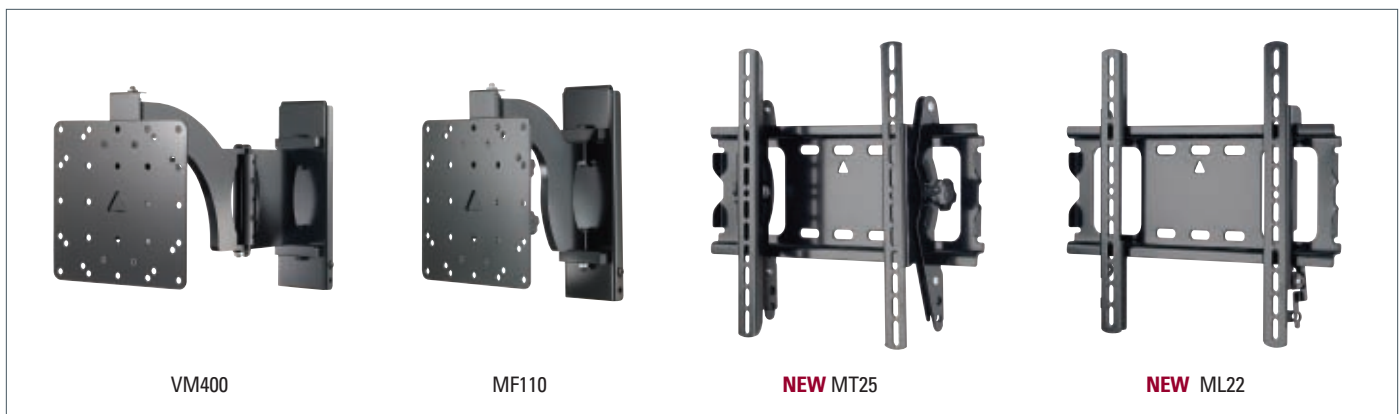

# VISIONMOUNT® MEDIUM MOUNTS

MODEL	UPC #	DESCRIPTION	PACKAGE DIMENSIONS (WxDxH)	PRODUCT DIMENSIONS (WxDxH)	LIST PRICE
<b>Medium Mounts</b> – For virtually every LCD flat-panel TV (between 20" and 40") and computer monitor					
VM400b-03	793795360786	With tilt, swivel, pan and extend motion for 15" – 40" TVs	16.25 x 12.75 x 3.75	15 x 3.5-20 x 12.5	\$249.99
VM400s-03	793795360793	With tilt, swivel, pan and extend motion for 15" – 40" TVs	16.25 x 12.75 x 3.75	15 x 3.5-20 x 12.5	\$249.99
MF110-B3	793795362063	Full-motion mount for medium LCD TVs 15" – 40"	13.5 x 3.75 x 15.75	13.5 x 12.5 x 2.5-9.5	\$199.99
MF110-S3	793795362070	Full-motion mount for medium LCD TVs 15" – 40"	13.5 x 3.75 x 15.75	13.5 x 12.5 x 2.5-9.5	\$199.99
MT25-B3	793795362100	Tilting mount for medium LCD TVs 15" – 40"	6.25 x 3 x 15.5	15.5 x 2.375 x 11.25	\$119.99
MT25-S3	793795362117	Tilting mount for medium LCD TVs 15" – 40"	6.25 x 3 x 15.5	15.5 x 2.375 x 11.25	\$119.99
ML22-B3	793795362087	Low-profile mount for medium LCD TVs 15" – 40"	6.25 x 3 x 15.5	15.5 x 1 x 10.75	\$99.99
ML22-S3	793795362094	Low-profile mount for medium LCD TVs 15" – 40"	6.25 x 3 x 15.5	15.5 x 1 x 10.75	\$99.99
<b>Accessories for Medium Mounts</b>					
VMpa2632-03-black	793795360984	Panasonic adapter for medium mounts	16 x 8.3 x 6.8	15 x 1.25 x 6	\$29.99
MA1A	793795362346	VESA 200 to 400 mm adaptor for medium mounts	2.5 x 2.5 x 18	17.25 x .1 x 2.75	\$24.99