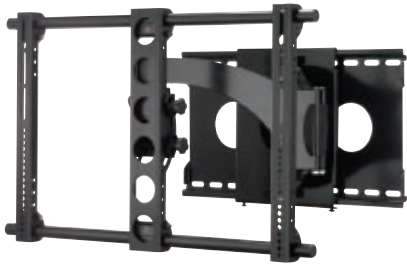

VMAA26

VMSA

NEW LT25

LAS1A

VMCC1

FINISH OPTIONS