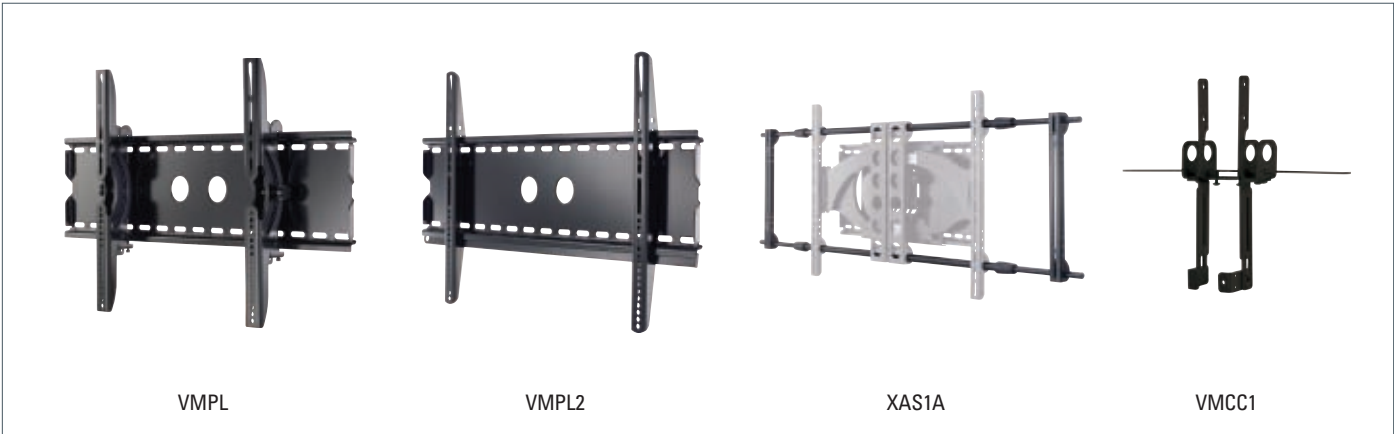

FINISH OPTIONS

**A complete line of exceptional mounts
for any AV application in the home or office**

The exploding popularity of flat-panel LCD and plasma TVs demands mounting solutions that provide stability, versatility and innovation. The broad VisionMount family from Sanus exceeds expectations in every regard. Whether mounting a plasma or LCD flat-panel TV, a traditional CRT television, or even a video projector or home theater speakers, there's a VisionMount product with the perfect set of features and functionality to fill the need.

VMDD26