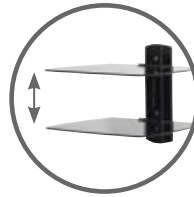

## FOR IMPROVED AV SET-UP

The SANUS Vertical Series VF3012 on-wall component shelves mount directly under wall-mounted TVs, onto drywall, wood studs, or concrete for a sleek and streamlined look – the perfect space-saving option. Easily hold components such as streaming media players, Blu-ray players, or cable boxes (up to 20 lbs on each shelf or 30 lbs total weight) on adjustable shelves and hide cables to keep any AV set-up clean and organized.

Fits nearly all AV components, including small streaming media players, Blu-ray players, and cable boxes up to 20 lbs per shelf

Adjustable shelves can be moved up and down to accommodate components of varying sizes

The shelving unit includes thick, tempered glass shelves that can support a total of 30 lbs

**MODEL**  
VF3012

**PRODUCT HEIGHT**  
15.2" / 38.6 cm

**SHELF DIMENSIONS (W x D)**  
18" x 16" / 45.7 cm x 40.6 cm