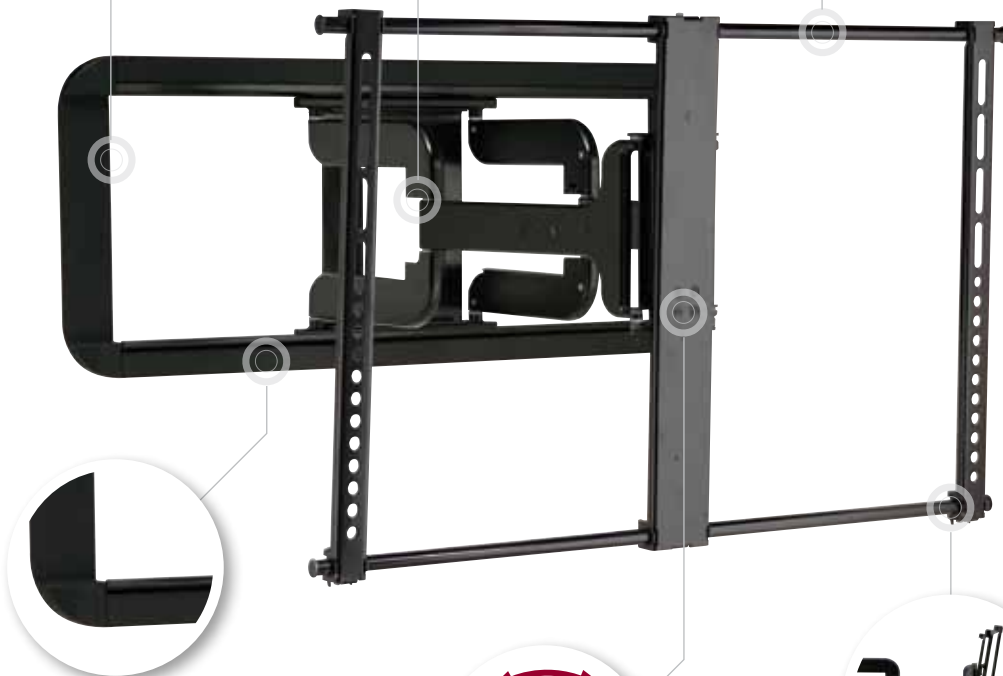

## Super Slim full-motion mounts now extend further than ever

The new VLF320 and VMF322 mounts place flat-panel TVs incredibly close to the wall while still offering full-motion capabilities. These mounts feature longer extension than other Super Slim full-motion mounts — the VLF320 extends up to 20 inches and the VMF322 can extend 22 inches from the wall. An integrated cable management system hides all wiring and cabling within the extension arm, and decorative covers conceal mounting hardware for a finished look. The VLF320 and VMF322 allow TVs to tilt with the touch of a finger, and post-install leveling adjustments ensure TVs are perfectly positioned after hanging.

VLF320-B1 shown

Super Slim full-motion mounts sit just 1.23" (VLF320) and 1.38" (VMF322) from wall in their locked home position, accentuating the sleek look of ultra-thin TVs

Integrated cable management system conceals cables within extension arm

Extends 20" from wall

MODEL VLF320-B1

Decorative covers conceal mounting hardware for a finished look

Post-install leveling adjustments ensure TV is perfectly positioned

Easily tilt TV with the touch of a finger

## MODEL VLF320 Full-Motion Mount for 37" – 70" TVs — Extends 20"