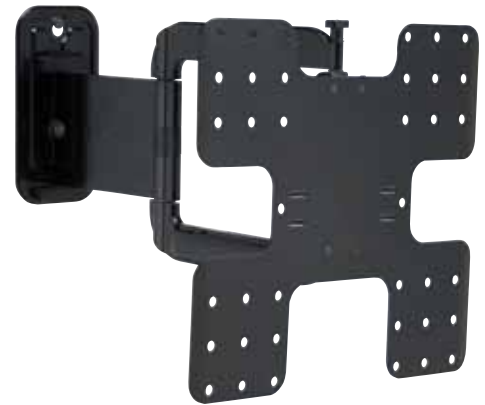

UPC

Black – 793795524287
White – 793795525024

VMF322-B1 SHOWN

- Integrated cable management system conceals cables within extension arm
- Super Slim full-motion mount sits just 1.38" from wall to complement the sleek look of ultra-thin TVs
- Decorative covers conceal mounting hardware for a finished look
- Easily tilt TV with the touch of a finger
- Post-install leveling adjustments ensure TV is perfectly positioned

MOUNTING PATTERN 100x100 | 200x100 | 200x200 | 300x200 | 300x300 | 400x200 | 400x300 | 400x400 | 600x400 | 800x400 | 800x500

SANUS®

www.sanus.com • 952.225.6013