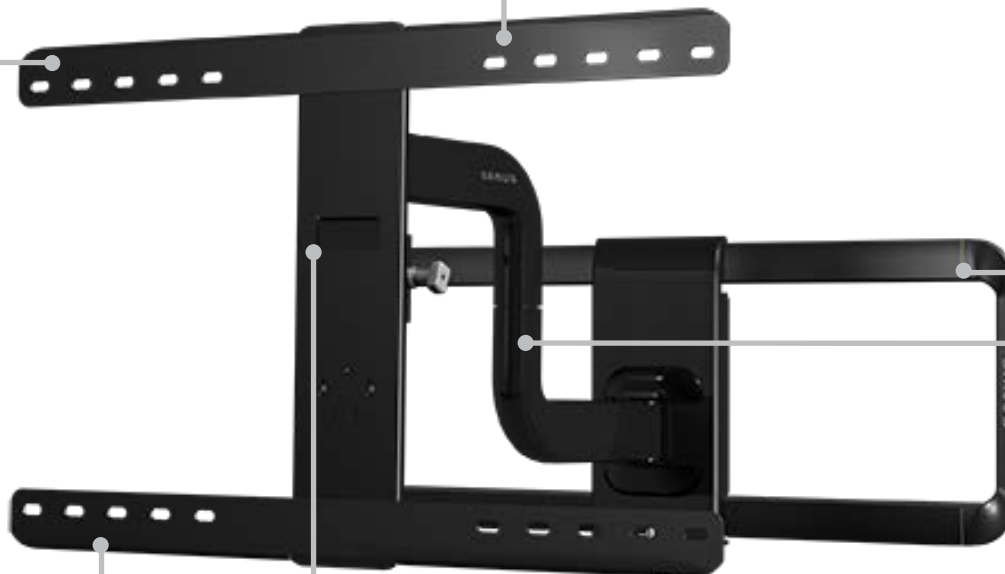

Premium Full-Motion+ Mount

GET THE BEST SEAT IN ANY ROOM / FOR TVs 51"–70" AND UP TO 125 LBS.

The SANUS Premium Series VLF525 full-motion+ mount is one of the most versatile mounts available. This mount offers a great picture no matter where you watch by bringing retract/extend, tilt, swivel, and roll features to a new level with enhanced capabilities. The space-saving design, cable organization, and post-installation adjustments add beauty to any room. Designed for flat-panel TVs 51"–70" and up to 125 lbs.

Easily adjust tilt, swivel, and level without tools

Slide TV side-to-side for perfect positioning on the wall

Keyhole design for easier mounting

Adds tilt and swivel for reduced glare and a better view

Tool-free mount assembly ensures a quick installation

Safety tab provides a safe and easy connection you can hear

Organize and conceal unsightly cables

TV SIZE RANGE
51"–70" / 129.5–177.8 cm

WEIGHT CAPACITY
125 lbs / 56.8 kg

DIMENSIONS (W X D X H)
30.8" x 3.6–25" x 18.6"
78.4 x 9.1–63.5 x 47.3 cm

TILT: +5° / -15°
SWIVEL: +/- 90°
ROLL: +/- 3°

UPC & MSRP
793795526267
\$349.99

MOUNTING PATTERNS

300 x 200 | 300 x 300 | 400 x 300 | 300 x 400 | 400 x 400 | 500 x 200 | 500 x 300 | 500 x 400 | 600 x 400 | 700 x 400 | Universal