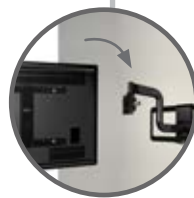

Premium Full-Motion+ Mount

GET THE BEST SEAT IN ANY ROOM / FOR TVs 51"–70" AND UP TO 125 LBS.

The SANUS Premium Series VLF525 full-motion+ mount is one of the most versatile mounts available. This mount offers a great picture no matter where you watch by bringing retract/extend, tilt, swivel, and roll features to a new level with enhanced capabilities. The space-saving design, cable organization, and post-installation adjustments add beauty to any room. Designed for flat-panel TVs 51"–70" and up to 125 lbs.

Easily adjust tilt, swivel, and level without tools

Slide TV side-to-side for perfect positioning on the wall

Keyhole design for easier mounting

Adds tilt and swivel for reduced glare and a better view

Tool-free mount assembly ensures a quick installation

Safety tab provides a safe and easy connection you can hear

Organize and conceal unsightly cables

TV SIZE RANGE
51"–70" / 129.5–177.8 cm

WEIGHT CAPACITY
125 lbs / 56.8 kg

DIMENSIONS (W X D X H)
30.8" x 3.6–25" x 18.6"
78.4 x 9.1–63.5 x 47.3 cm