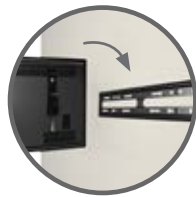

Premium Fixed-Position Mount

FOR EXTRA SPACE AND SAFETY / FOR TVs 51" – 80" AND UP TO 125 LBS

The SANUS Premium Series VLL5 fixed-position mount is perfect for TV viewing at eye-level. With a safety tab for a secure connection, this mount adds extra safety to any room. Installation is made even easier with tool-free mount assembly and a built-in keyhole wall plate. TVs are perfectly positioned with post-install leveling and adjustments. Designed for flat-panel TVs 51" – 80" and up to 125 lbs.

Tool-free mount assembly ensures a quick installation

Allows fine-tuning adjustments after installation

Built-in keyhole in wall plate allows for simple, single-person installation

TV slides side-to-side for perfect positioning on the wall

ClickStand™ holds TV away from wall for easy cable access, then secures TV to wall plate

Safety tab provides a safe and easy connection you can hear

TV SIZE RANGE

51" – 80" / 129.5 – 203.2 cm

WEIGHT CAPACITY