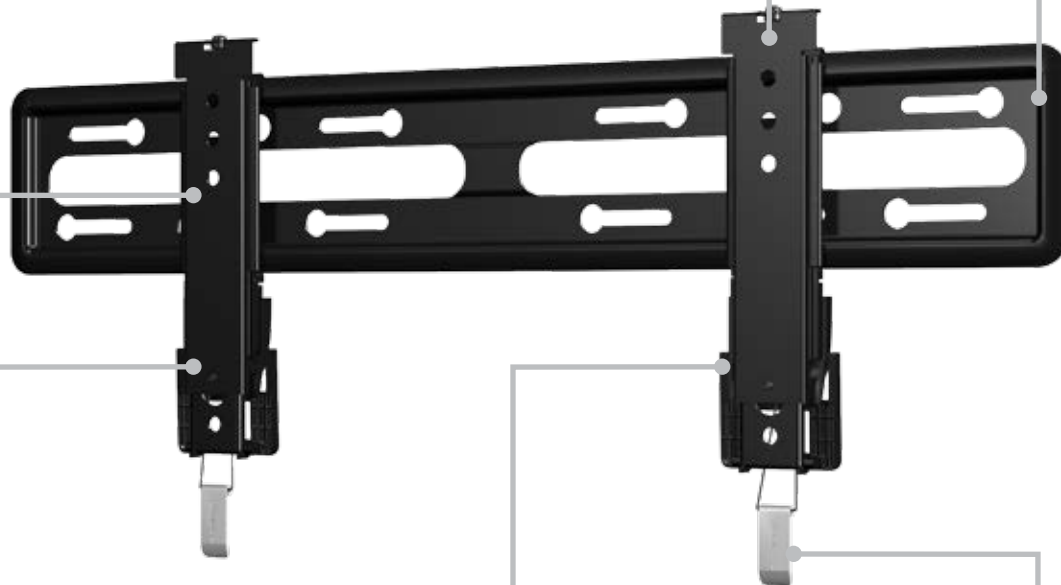

Premium Fixed-Position Mount

FOR EXTRA SPACE AND SAFETY / FOR TVs 51" – 80" AND UP TO 125 LBS

The SANUS Premium Series VLL5 fixed-position mount is perfect for TV viewing at eye-level. With a safety tab for a secure connection, this mount adds extra safety to any room. Installation is made even easier with tool-free mount assembly and a built-in keyhole wall plate. TVs are perfectly positioned with post-install leveling and adjustments. Designed for flat-panel TVs 51" – 80" and up to 125 lbs.

Tool-free mount assembly ensures a quick installation

Allows fine-tuning adjustments after installation

Built-in keyhole in wall plate allows for simple, single-person installation

TV slides side-to-side for perfect positioning on the wall

ClickStand™ holds TV away from wall for easy cable access, then secures TV to wall plate

Safety tab provides a safe and easy connection you can hear

TV SIZE RANGE

51" – 80" / 129.5 – 203.2 cm

WEIGHT CAPACITY

125 lbs / 56.8 kg

DIMENSIONS (W X D X H)

30" x 1.25" x 18.7" / 76.2 x 3.18 x 47.5 cm

UPC & MSRP

793795526236
\$99.99

MOUNTING PATTERNS

200 x 200 | 300 x 200 | 300 x 300 | 400 x 200 | 400 x 300 | 400 x 400 | 600 x 400 | 700 x 400 | 600 x 400 | 700 x 400 | Universal