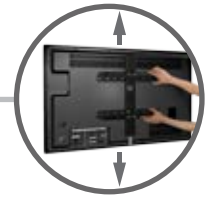

Premium Full-Motion+ Mount

GET THE BEST SEAT IN ANY ROOM / FOR TVs 40"–50" AND UP TO 75 LBS.

The SANUS Premium Series VMF518 full-motion+ mount is one of the most versatile mounts available. This mount's enhanced capabilities take TVs to a new level as it offers the best viewing angle in the room with features like retract/extract, tilt, and swivel. The space-saving design, cable organization, and post-installation adjustments add beauty to any room. Designed for flat-panel TVs 40"–50" and up to 75 lbs.

Pivoting head enables easy adjustments after installation

Expandable TV brackets ensure a perfect fit

Tool-free mount assembly ensures a quick installation

Organize and conceal unsightly cables

Adds tilt and extra swivel for reduced glare and a better view

Safety tab provides a safe and easy connection you can hear

TV SIZE RANGE
40"–50" / 101.6–127 cm

MOUNTING PATTERNS
Universal

WEIGHT CAPACITY
75 lbs / 34 kg

DIMENSIONS (W X D X H)
17" x 3.6–18.7" x 18.6"
43.1 x 9.1– 47.5 x 47.3 cm