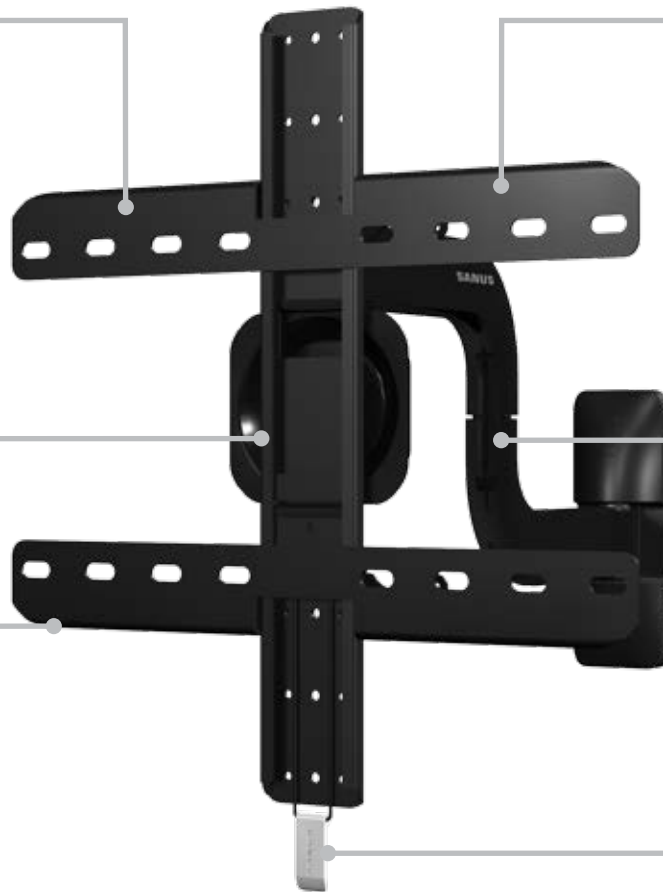

Premium Full-Motion+ Mount

GET THE BEST SEAT IN ANY ROOM / FOR TVs 40"–50" AND UP TO 75 LBS.

The SANUS Premium Series VMF518 full-motion+ mount is one of the most versatile mounts available. This mount's enhanced capabilities take TVs to a new level as it offers the best viewing angle in the room with features like retract/extract, tilt, and swivel. The space-saving design, cable organization, and post-installation adjustments add beauty to any room. Designed for flat-panel TVs 40"–50" and up to 75 lbs.

Pivoting head enables easy adjustments after installation

Expandable TV brackets ensure a perfect fit

Tool-free mount assembly ensures a quick installation

Organize and conceal unsightly cables

Adds tilt and extra swivel for reduced glare and a better view

Safety tab provides a safe and easy connection you can hear

TV SIZE RANGE
40"–50" / 101.6–127 cm

MOUNTING PATTERNS
Universal

WEIGHT CAPACITY
75 lbs / 34 kg

DIMENSIONS (W X D X H)
17" x 3.6–18.7" x 18.6"
43.1 x 9.1– 47.5 x 47.3 cm

TILT: +/- 12°
SWIVEL: +/- 90°

UPC & MSRP
793795526229
\$179.99