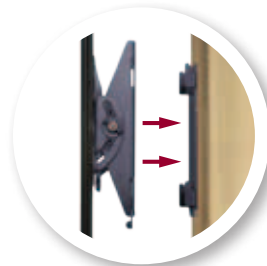

Easy installation