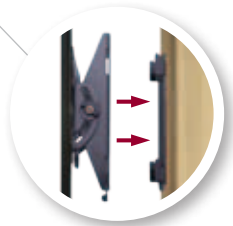

NEW VISIONMOUNT® SMALL TILTING MOUNT

MODEL VST15-B1

Specially designed for easy installation and intuitive use

The new VST15 tilting mount features an innovative design that makes it incredibly easy to install and use. Its unique wall plate allows a TV to be mounted in one easy movement and locked to the wall with a safety latch for added security. Virtual Axis™ tilting technology allows smooth, easy tilt motion to reduce glare and maximize picture quality with the touch of a finger. The VST15 features a slim, low-profile design that is VESA 200 x 100 and 100 x 100 compatible to fit most 13" – 26" TVs.

VST15-B1 in use

VESA-compatible TV bracket supports 200 x100 and 100 x 100 mm hole patterns to fit most 13" – 26" TVs

Easy installation — simply lift TV bracket onto wall plate tabs and secure into place

Virtual Axis™ technology provides up to 12° of smooth tilt motion with only the touch of a finger

MODEL VST15-B1

Safety latch locks TV into place for added security

NEW VISIONMOUNT® SMALL TILTING MOUNT

MODEL VST15 Tilting Mount for 13" – 26" TVs

VST15-B1 SHOWN

- Virtual Axis™ technology provides up to 12° of smooth tilt motion with only the touch of a finger
- Easy installation — simply lift TV bracket onto wall plate tabs and secure into place
- VESA-compatible TV bracket supports 200 x 100 and 100 x 100 mm hole patterns to fit most 13" – 26" TVs
- Safety latch locks TV into place for added security