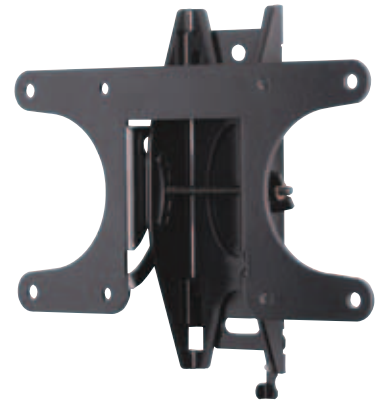

NEW VISIONMOUNT® SMALL TILTING MOUNT

MODEL VST15-B1

Specially designed for easy installation and intuitive use

The new VST15 tilting mount features an innovative design that makes it incredibly easy to install and use. Its unique wall plate allows a TV to be mounted in one easy movement and locked to the wall with a safety latch for added security. Virtual Axis™ tilting technology allows smooth, easy tilt motion to reduce glare and maximize picture quality with the touch of a finger. The VST15 features a slim, low-profile design that is VESA 200 x 100 and 100 x 100 compatible to fit most 13" – 26" TVs.

VST15-B1 in use

VESA-compatible TV bracket supports 200 x100 and 100 x 100 mm hole patterns to fit most 13" – 26" TVs

Easy installation — simply lift TV bracket onto wall plate tabs and secure into place

VST15-B1 SHOWN

- Virtual Axis™ technology provides up to 12° of smooth tilt motion with only the touch of a finger
- Easy installation — simply lift TV bracket onto wall plate tabs and secure into place
- VESA-compatible TV bracket supports 200 x 100 and 100 x 100 mm hole patterns to fit most 13" – 26" TVs
- Safety latch locks TV into place for added security

MOUNTING PATTERN 100x100 | 200x100 | 200x200 | 300x200 | 300x300 | 400x200 | 400x300 | 400x400 | 600x400 | 800x400 | 800x500 | Universal

Virtual Axis™

Easy installation

VESA-compatible TV bracket
100 x 100
200 x 200