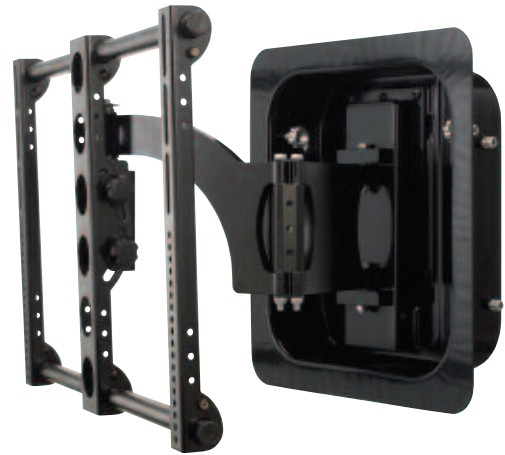

NEW VISIONMOUNT® RECESSED IN-WALL BOX

New Recessed Box Holds Full Motion Wall Mount Recommended For Medium To Large Flat-Panel TVs From 23" to 50"

Our new recessed in-wall box was specially engineered to allow a flat-panel TV to rest nearly flush against the wall, so the mount and hardware are hidden. The LR1A is easily installed and supports VisionMount VM400 and LRF118 wall mounts to hold virtually any flat-panel TV from 23" to 50". Available in black, silver or paintable white finish and features heavy-gauge steel construction for extra strength.

NEW VISIONMOUNT® RECESSED IN-WALL BOX

The new LR1A recessed box allows a TV to be flush to the wall, so it hangs like a picture.

1. Cut a hole in the sheetrock between 16" center studs and set the LR1A inside.*
2. The finger-adjustable Quick Shims allow you to easily position and level the box and then secure it in place using provided hardware.
3. There are cutouts for signal and power cables on top and bottom, plus it's available in silver, black or paintable white to match any décor.
4. Once the LR1A is in place, choose a full-motion mount (model LRF118 or VM400) that fits your TV.

	DESCRIPTION Full-motion wall mount for large flat-panel TVs; allows ±6° lateral roll to ensure TV is perfectly level after hanging		MODEL LRF118-S1 LRF118-B1		
	PRODUCT DIMENSIONS 29.5" w x 1.5"-17" d x 19.5" h 74.9 x 3.8-43.2 x 49.5 cm	PACKAGE DIMENSIONS 27.5" w x 19.5" d x 4.5" h 68.8 x 49.5 x 11.5 cm	UPC LRF118-S1 793795362285 LRF118-B1 793795362278		
	MOUNTING PATTERN VESA 200, Universal	WEIGHT CAPACITY 130lbs. 59 kg	TV SIZE 30" – 50"	MSRP/MAP \$349.99	