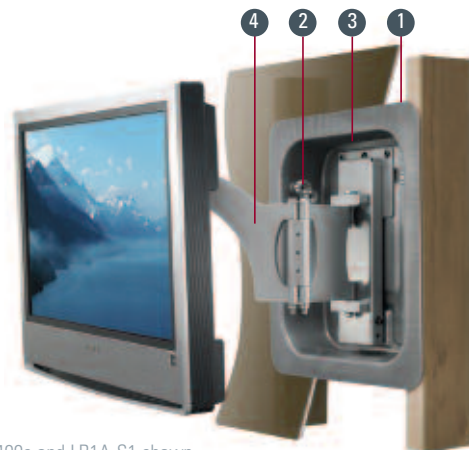

NEW VISIONMOUNT® RECESSED IN-WALL BOX

New Recessed Box Holds Full Motion Wall Mount Recommended For Medium To Large Flat-Panel TVs From 23" to 50"

Our new recessed in-wall box was specially engineered to allow a flat-panel TV to rest nearly flush against the wall, so the mount and hardware are hidden. The LR1A is easily installed and supports VisionMount VM400 and LRF118 wall mounts to hold virtually any flat-panel TV from 23" to 50". Available in black, silver or paintable white finish and features heavy-gauge steel construction for extra strength.

NEW VISIONMOUNT® RECESSED IN-WALL BOX

The new LR1A recessed box allows a TV to be flush to the wall, so it hangs like a picture.

1. Cut a hole in the sheetrock between 16" center studs and set the LR1A inside.*
2. The finger-adjustable Quick Shims allow you to easily position and level the box and then secure it in place using provided hardware.
3. There are cutouts for signal and power cables on top and bottom, plus it's available in silver, black or paintable white to match any décor.
4. Once the LR1A is in place, choose a full-motion mount (model LRF118 or VM400) that fits your TV.

Models VM400s and LR1A-S1 shown

* Safety note: Ensure electrical wires or piping do not run within hole to be cut.

	DESCRIPTION Recessed in-wall box; finger-adjustable Quick Shims allow box to be leveled and secured tightly into place in no time		MODEL LR1A-W1 LR1A-S1 LR1A-B1		
	PRODUCT DIMENSIONS 16.75" w x 3.5" d x 17.5" h 42.5 x 9 x 44.5 cm	PACKAGE DIMENSIONS 18.5" w x 17" d x 3.75" h 47 x 43.25 x 9.5 cm	UPC LR1A-W1 793795362209 LR1A-S1 793795362193 LR1A-B1 793795362186		
	MOUNTING PATTERN VM400 – VESA 100, VESA 200 x 100, VESA 200 x 200 LRF118 – VESA 200, Universal	WEIGHT CAPACITY VM400 – up to 80 lbs. 39 kg LRF118 – up to 130 lbs. 59 kg	TV SIZE 15" – 40" 30" – 50"	MSRP/MAP \$249.99	