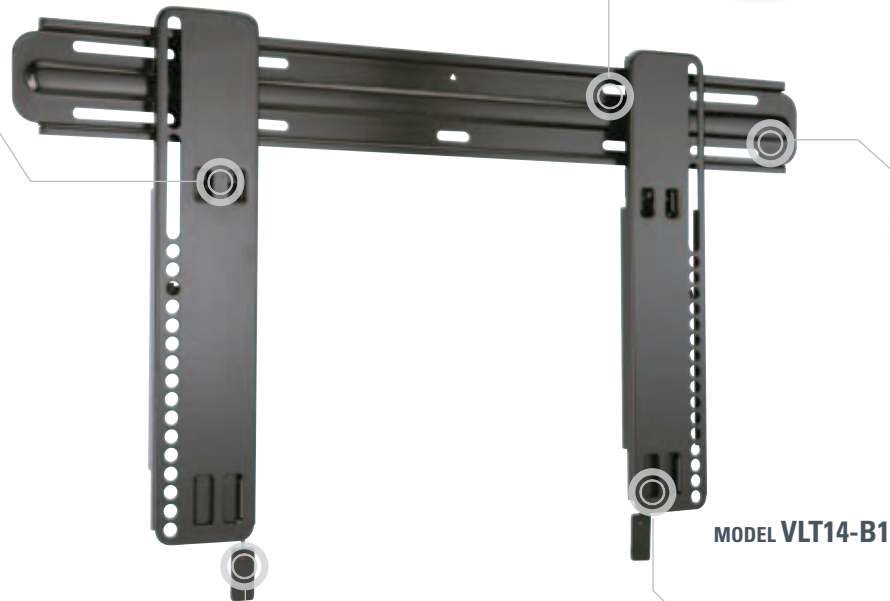

NEW VISIONMOUNT® Super Slim Tilting Mounts

MODEL VLT14-B1

MODEL VMT14-B1

Position TVs less than an inch from the wall and offer up to 10° of tilt

Ideal for accentuating the look of ultra-thin LCD, plasma and LED TVs, SANUS' new Super Slim VLT14 and VMT14 tilting mounts sit less than an inch from the wall and offer up to 10° of smooth tilting capability with fingertip tilt. In addition, these mounts offer the innovative ClickStand™ mechanism, so it's easy to access cables behind the TV. Simply pull down on the quick-release tabs to unlock the TV from the wall plate and the ClickStand™ feature holds the TV away from the wall for hands-free cable management.

VLT14-B1 shown

Fingertip tilt allows easy TV angle adjustments with the touch of a finger

Wall plate mounting holes designed to accommodate 16" or 24" on-center studs (model VLT14 only)

Super Slim tilting mount sits less than an inch from wall to complement the sleek look of ultra-thin TVs

Convenient quick-release tabs on mounting brackets stay hidden, but easily pull down to unlock TV from wall plate for cable access

Innovative ClickStand™ mechanism holds TV away from wall for easy cable access

MODEL VLT14-B1

NEW VISIONMOUNT® Super Slim Tilting Mounts

MODEL VLT14

Tilting Mount for 37" – 65" TVs

PRODUCT DIMENSIONS (w x d x h)

31.4" x .9" x 17.3"
79.8 x 2.2 x 43.8 cm

PACKAGE DIMENSIONS (w x d x h)

32" x 2.6" x 8.7"
81.3 x 6.5 x 22.1 cm