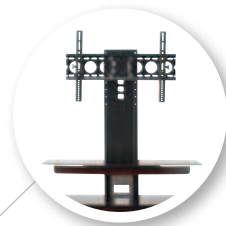

Free up space by combining with the SANUS FMK056 for a pillar-mounted solution