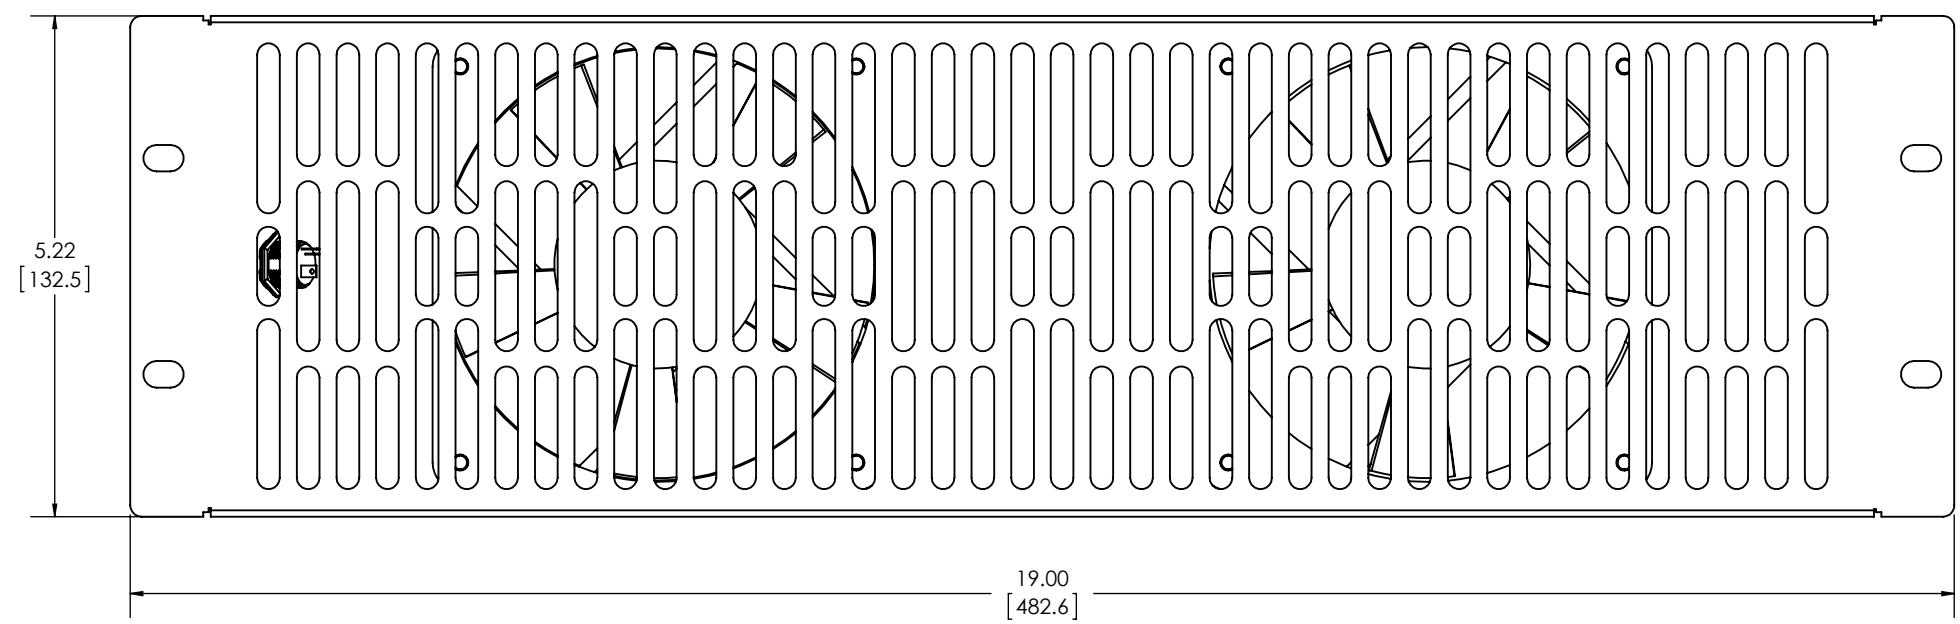

D  
C  
B  
A

D  
C  
B

TOTAL POWER: 12V @ .36 AMP

<b>PROPRIETARY AND CONFIDENTIAL</b>		NAME 姓名	DATE 日期
THE INFORMATION CONTAINED IN THIS DRAWING IS THE SOLE PROPERTY OF SANUS SYSTEMS, A PRODUCT DIVISION OF MILESTONE AV TECHNOLOGIES. ANY REPRODUCTION IN PART OR AS A WHOLE WITHOUT THE WRITTEN PERMISSION OF SANUS SYSTEMS IS PROHIBITED.		ENGINEER 工程师	MJT 6/30/2011
专有且机密资料		DESIGNER 设计师	MRR 6/30/2011
本信息属 SANUS SYSTEMS 公司专属财产，非经 SANUS SYSTEMS 书面许可，严禁复制其中任何内容		APPROVED 批准	MJT 6/30/2011
TEMPLATE REV 模板修订版: 06		NOTES 注释:	
SCALE 比例 1:2	SHEET 1 OF 第 1		

**SANUS**  
S Y S T E M S

DESCRIPTION 描述:  
**3U FAN HOUSING 2 FAN**

SIZE 尺寸 DWG. NO. 图纸编号  
**B CAFQ01**

REV 修订  
**00**