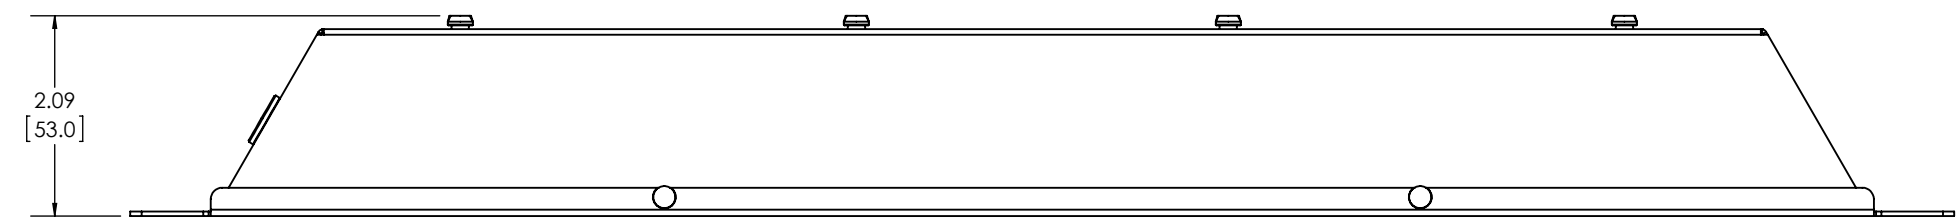

D  
C  
B  
A

D  
C  
B

TOTAL POWER: 12V @ .36 AMP

<b>PROPRIETARY AND CONFIDENTIAL</b>		NAME 姓名	DATE 日期
THE INFORMATION CONTAINED IN THIS DRAWING IS THE SOLE PROPERTY OF SANUS SYSTEMS, A PRODUCT DIVISION OF MILESTONE AV TECHNOLOGIES. ANY REPRODUCTION IN PART OR AS A WHOLE WITHOUT THE WRITTEN PERMISSION OF SANUS SYSTEMS IS PROHIBITED.		ENGINEER 工程师	MJT 6/30/2011
专有且机密资料		DESIGNER 设计师	MRR 6/30/2011
本信息属 SANUS SYSTEMS 公司专属财产，非经 SANUS SYSTEMS 书面许可，严禁复制其中任何内容		APPROVED 批准	MJT 6/30/2011
TEMPLATE REV 模板修订版: 06		NOTES 注释:	
SCALE 比例 1:2	SHEET 1 OF 第 1		

**SANUS**  
S Y S T E M S

DESCRIPTION 描述:  
**3U FAN HOUSING 2 FAN**

SIZE 尺寸 DWG. NO. 图纸编号  
**B CAFQ01**

REV 修订  
**00**