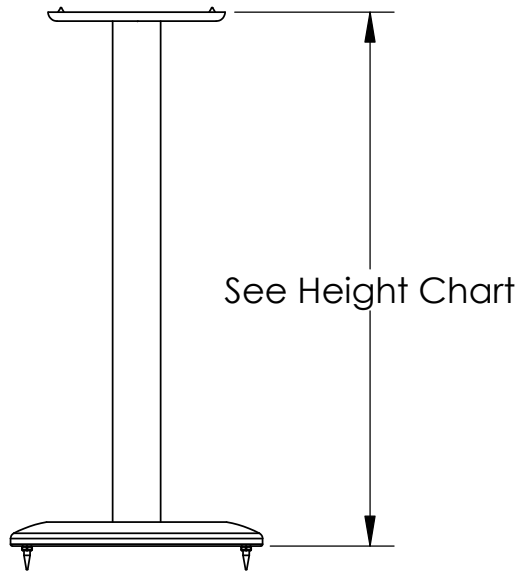

Maximum Speaker Capacity: 25lbs.

Model	Height (in)
NF18	18
NF24	24

	NAME	DATE
DRAWN	NAS	9/27/05
CHECKED		
ENG APPR.		
MFG APPR.		
Q.A.		

SANUS SYSTEMS	
NF18 and NF24	
SCALE: 1:8	SHEET 1 OF 1

PROPRIETARY AND CONFIDENTIAL
 THE INFORMATION CONTAINED IN THIS DRAWING IS THE SOLE PROPERTY OF SANUS SYSTEMS. ANY REPRODUCTION IN PART OR AS A WHOLE WITHOUT THE WRITTEN PERMISSION OF SANUS SYSTEMS IS PROHIBITED.