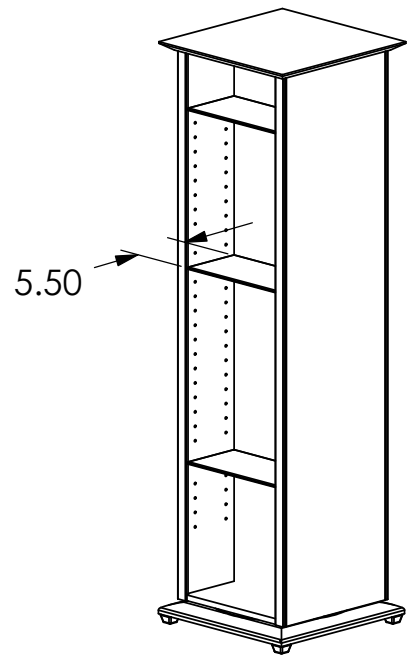

Holds 430 CDs
or 220 DVDs

	NAME	DATE	SANUS SYSTEMS	
DRAWN	NAS	10/18/05		
CHECKED			TITLE: NFCDD	
ENG APPR.				
MFG APPR.				
Q.A.				
PROPRIETARY AND CONFIDENTIAL THE INFORMATION CONTAINED IN THIS DRAWING IS THE SOLE PROPERTY OF SANUS SYSTEMS. ANY REPRODUCTION IN PART OR AS A WHOLE WITHOUT THE WRITTEN PERMISSION OF SANUS SYSTEMS IS PROHIBITED.			Natural Furniture	
			SCALE: 1:16	SHEET 1 OF 1