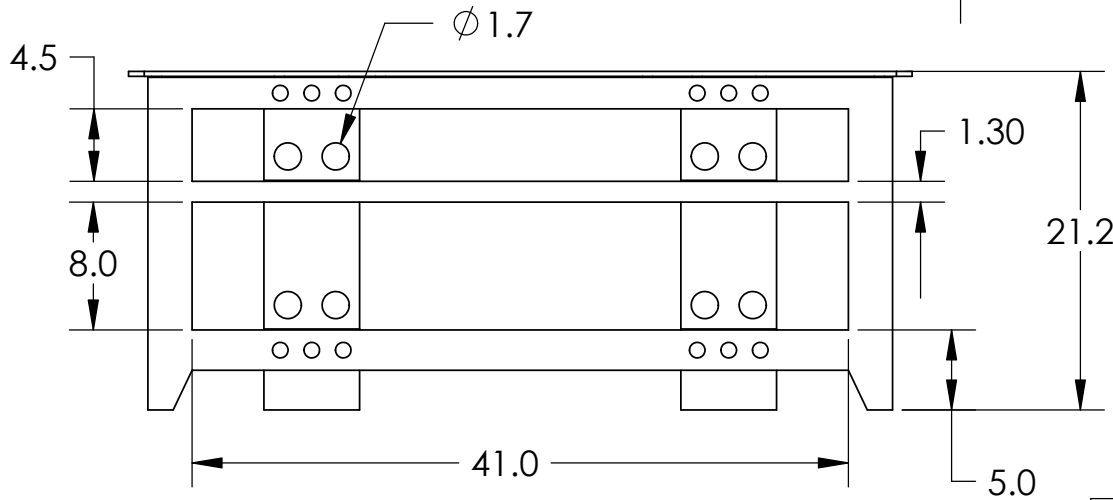

8mm Glass

5mm Glass

Maximum Weight Capacity:
Top Shelf 150 lbs.
Middle Shelf 60 lbs.
Bottom Shelf 80 lbs.

PROPRIETARY AND CONFIDENTIAL
THE INFORMATION CONTAINED IN THIS DRAWING IS THE SOLE PROPERTY OF SANUS SYSTEMS. ANY REPRODUCTION IN PART OR AS A WHOLE WITHOUT THE WRITTEN PERMISSION OF SANUS SYSTEMS IS PROHIBITED.