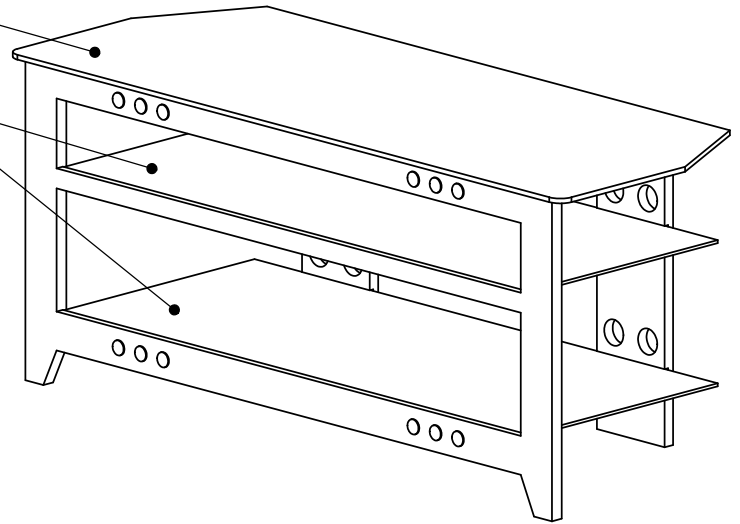

8mm Glass

5mm Glass

Maximum Weight Capacity:
Top Shelf 150 lbs.
Middle Shelf 60 lbs.
Bottom Shelf 80 lbs.

PROPRIETARY AND CONFIDENTIAL
THE INFORMATION CONTAINED IN THIS DRAWING IS THE SOLE PROPERTY OF SANUS SYSTEMS. ANY REPRODUCTION IN PART OR AS A WHOLE WITHOUT THE WRITTEN PERMISSION OF SANUS SYSTEMS IS PROHIBITED.

	NAME	DATE
DRAWN	NAS	11/14/05
CHECKED		
ENG APPR.		
MFG APPR.		
Q.A.		

SANUS SYSTEMS

TITLE:

NfV49

Natural Furniture

SCALE: 1:12

SHEET 1 OF 1