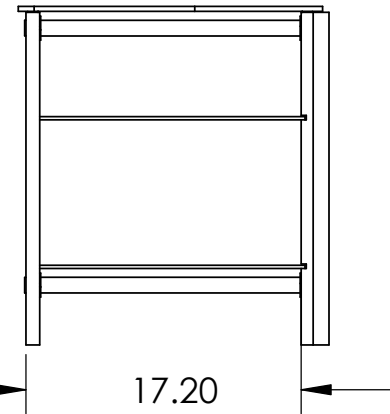

8mm Glass

5mm Glass

Maximum Weight Capacity:
Top Shelf 150 lbs.
Middle Shelf 60 lbs.
Bottom Shelf 80 lbs.

PROPRIETARY AND CONFIDENTIAL
THE INFORMATION CONTAINED IN THIS DRAWING IS THE SOLE PROPERTY OF SANUS SYSTEMS. ANY REPRODUCTION IN PART OR AS A WHOLE WITHOUT THE WRITTEN PERMISSION OF SANUS SYSTEMS IS PROHIBITED.