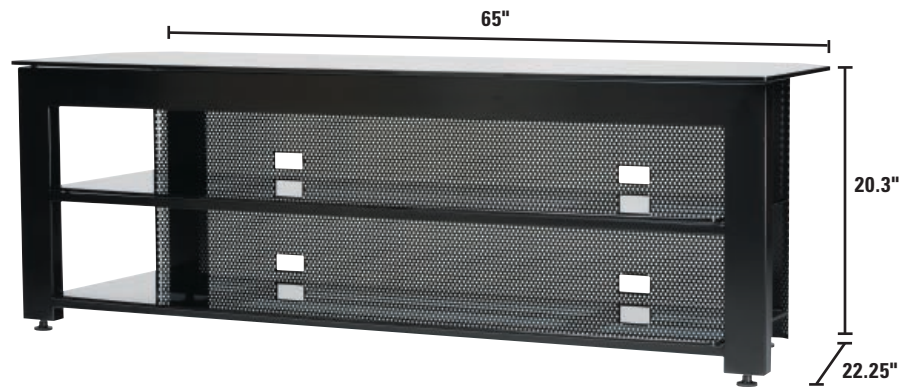

## Introducing the latest addition to the Steel Foundations family

The new Steel Series SFV265 is a lowboy designed to fit today's most popular large TVs and home theater components. This sturdy piece features a high-gloss black finish, three extra-thick tempered-glass shelves that hold up to 100 lbs each and multiple cable management channels to accommodate large AV component arrangements. Adjustable feet ensure the SFV265 is level on any surface, and open architecture allows unrestricted airflow to keep components cool for optimal performance.

## TOP SHELF SIZE/CAPACITY

65" x 20.3" / 150 lbs

165.1 x 51.6 cm / 63 kg

## MID AND BOTTOM SHELF SIZE/CAPACITY

57.7" x 17.7" / 100 lbs

146.6 x 45.0 cm / 45.4 kg

## LIST PRICE

\$429.99

SFV265-B1

- Available in a high-gloss black finish
- Heavy-gauge steel construction is strong and sturdy
- Open architecture allows unrestricted airflow to keep components cool
- Three extra-thick tempered-glass shelves provide added strength and safety
- Multiple cable management holes simplify wiring
- Adjustable feet ensure the SFV265 is level on any surface