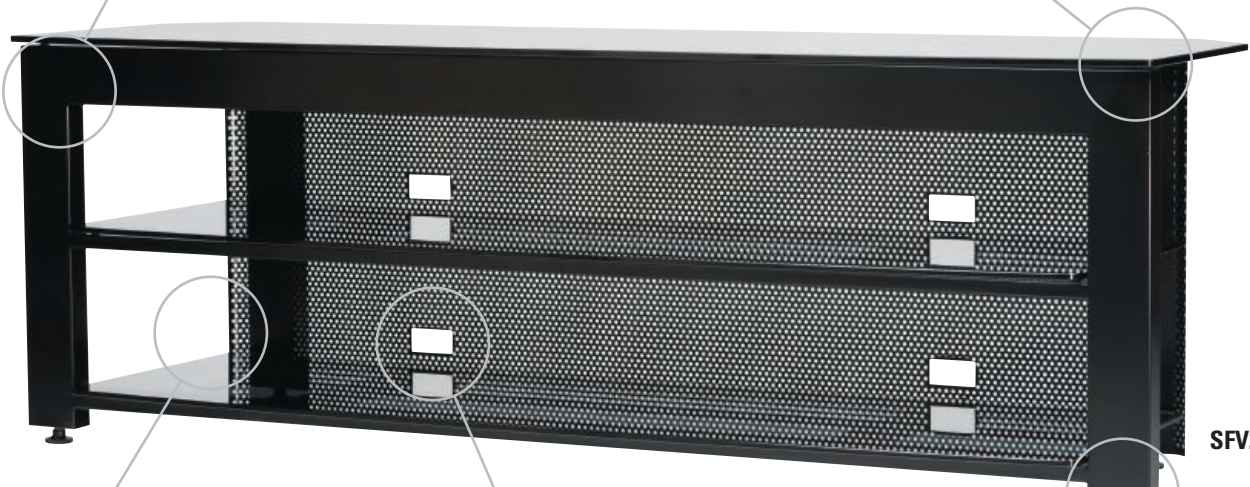

## Introducing the latest addition to the Steel Foundations family

The new Steel Series SFV265 is a lowboy designed to fit today's most popular large TVs and home theater components. This sturdy piece features a high-gloss black finish, three extra-thick tempered-glass shelves that hold up to 100 lbs each and multiple cable management channels to accommodate large AV component arrangements. Adjustable feet ensure the SFV265 is level on any surface, and open architecture allows unrestricted airflow to keep components cool for optimal performance.

model SFV265-B1 shown

Heavy-gauge steel construction is strong and sturdy

Three extra-thick tempered-glass shelves provide added strength and safety

SFV265b

Open architecture allows unrestricted airflow to keep components cool

Multiple cable management holes simplify wiring

Adjustable feet ensure the SFV265 is level on any surface

## DESCRIPTION

Three-shelf widescreen lowboy