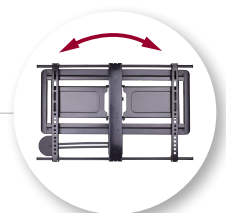

NEW SANUS Super Slim Full-Motion Mount

MODEL VLF410

Full-motion for your sleek TV

Introducing the all-new VLF410 Super Slim full-motion mount for 37"–84" TVs. Position your TV unbelievably close to the wall, while still enjoying full-motion capabilities at the touch of a finger. The new home position feature allows your flat-panel TV to sit just 1.2" from the wall when not in use. Post-install leveling ensures your TV is perfectly positioned and is always at the optimal viewing angle. Plus, an in-arm cable management system allows for a clean look, free of dangling and unsightly cables.

August 2012

Super Slim full-motion mount sits just 1.2" from wall to complement the sleek look of ultra-thin TVs

Post-install leveling ensures TV is perfectly positioned, even after hanging

Toolless adjustments: extend, tilt, retract and swivel with just your hands