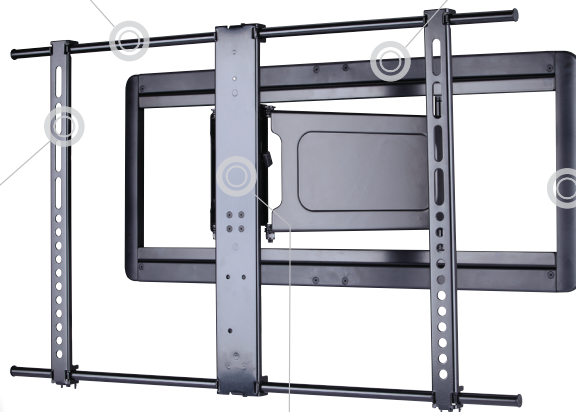

NEW SANUS Super Slim Full-Motion Mount

MODEL VLF410

Full-motion for your sleek TV

Introducing the all-new VLF410 Super Slim full-motion mount for 37"–84" TVs. Position your TV unbelievably close to the wall, while still enjoying full-motion capabilities at the touch of a finger. The new home position feature allows your flat-panel TV to sit just 1.2" from the wall when not in use. Post-install leveling ensures your TV is perfectly positioned and is always at the optimal viewing angle. Plus, an in-arm cable management system allows for a clean look, free of dangling and unsightly cables.

MODEL VLF410

EU MODEL VLF311-B2

Full-Motion Mount
for 37"–84" TVs

TV SIZE

37" – 84"

WEIGHT CAPACITY

125 lbs / 56.7 kg

PRODUCT DIMENSIONS

August 2012

Super Slim full-motion mount sits just 1.2" from wall to complement the sleek look of ultra-thin TVs

Post-install leveling ensures TV is perfectly positioned, even after hanging

Toolless adjustments: extend, tilt, retract and swivel with just your hands

Cable management guide keeps loose cables organized for a clean appearance without compromising TV movement

Extends 10" from wall

MOUNTING PATTERN

100x100 | 200x100 | 200x200 | 300x200 | 300x300 | 400x200 | 400x300 | 400x400 | 500x400 | 600x400 | 800x400 | Universal