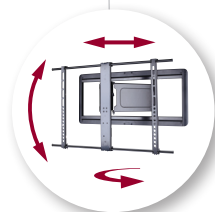

NEW SANUS Super Slim Full-Motion Mount

MODEL VLF410

Full-motion for your sleek TV

Introducing the all-new VLF410 Super Slim full-motion mount for 37"–84" TVs. Position your TV unbelievably close to the wall, while still enjoying full-motion capabilities at the touch of a finger. The new home position feature allows your flat-panel TV to sit just 1.2" from the wall when not in use. Post-install leveling ensures your TV is perfectly positioned and is always at the optimal viewing angle. Plus, an in-arm cable management system allows for a clean look, free of dangling and unsightly cables.

August 2012

Super Slim full-motion mount sits just 1.2" from wall to complement the sleek look of ultra-thin TVs

Post-install leveling ensures TV is perfectly positioned, even after hanging

Toolless adjustments: extend, tilt, retract and swivel with just your hands