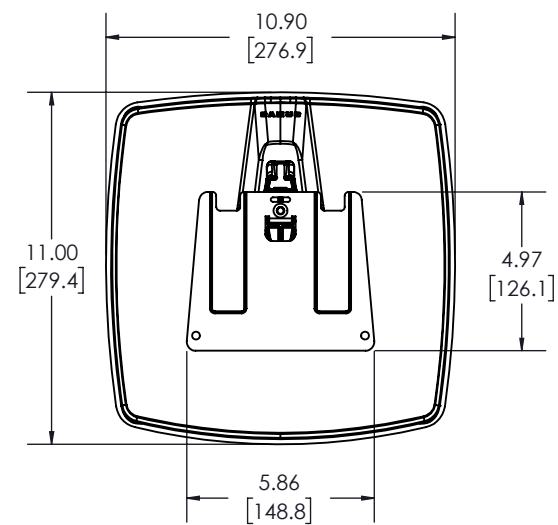

TOP VIEW

FIXED HEIGHT SPEAKER STAND 6805-002292

THE INFORMATION AND DESIGNS CONTAINED IN THIS DRAWING ARE CONFIDENTIAL AND THE PROPRIETARY PROPERTY OF MILESTONE AV TECHNOLOGIES NEITHER THIS DESIGN NOR ANY INFORMATION CONTAINED IN THIS DRAWING MAY BE REPRODUCED OR DISCLOSED TO OTHERS WITHOUT THE EXPRESS WRITTEN CONSENT OF MILESTONE AV TECHNOLOGIES. 本图纸所包含的信息和设计均系 Milestone 机密和知识产权，本图纸包含的设计和信
息在未经 Milestone 允许情况下均不得复制或泄露

FRONT VIEW**SIDE VIEW****3-D**