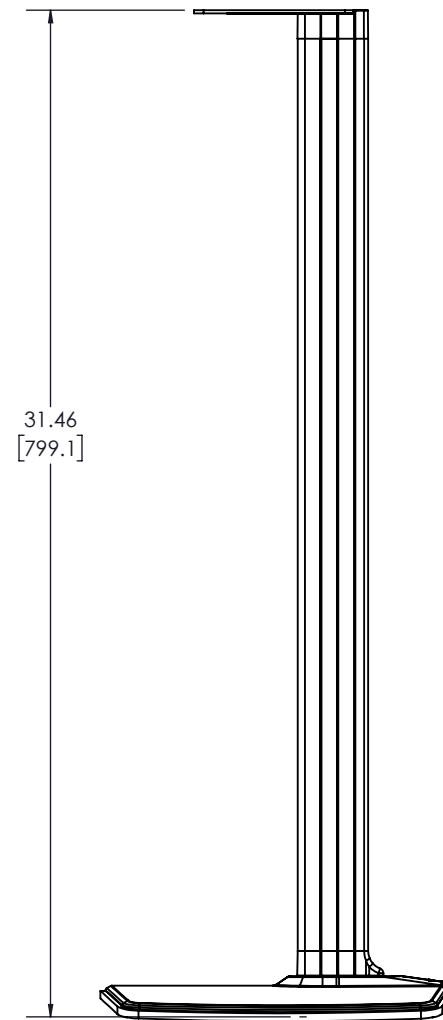

TOP VIEW

FIXED HEIGHT SPEAKER STAND 6805-002292

THE INFORMATION AND DESIGNS CONTAINED IN THIS DRAWING ARE CONFIDENTIAL AND THE PROPRIETARY PROPERTY OF MILESTONE AV TECHNOLOGIES NEITHER THIS DESIGN NOR ANY INFORMATION CONTAINED IN THIS DRAWING MAY BE REPRODUCED OR DISCLOSED TO OTHERS WITHOUT THE EXPRESS WRITTEN CONSENT OF MILESTONE AV TECHNOLOGIES. 本图纸所包含的信息和设计均系 Milestone 机密和知识产权，本图纸包含的设计和信
息在未经 Milestone 允许情况下均不得复制或泄露

FRONT VIEW**SIDE VIEW****3-D**