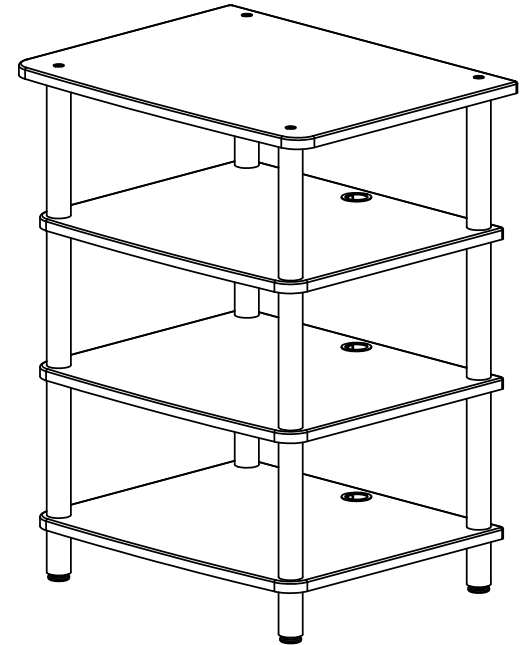

Top Shelf Capacity
100lbs.
Mid Shelf Capacity
75lbs.

3.43

	NAME	DATE	SANUS SYSTEMS	
DRAWN	NAS	9/27/05		
CHECKED			TITLE: AFAb	
ENG APPR.				
MFG APPR.				
Q.A.				
PROPRIETARY AND CONFIDENTIAL THE INFORMATION CONTAINED IN THIS DRAWING IS THE SOLE PROPERTY OF SANUS SYSTEMS. ANY REPRODUCTION IN PART OR AS A WHOLE WITHOUT THE WRITTEN PERMISSION OF SANUS SYSTEMS IS PROHIBITED.			Speaker Wall Mounts	