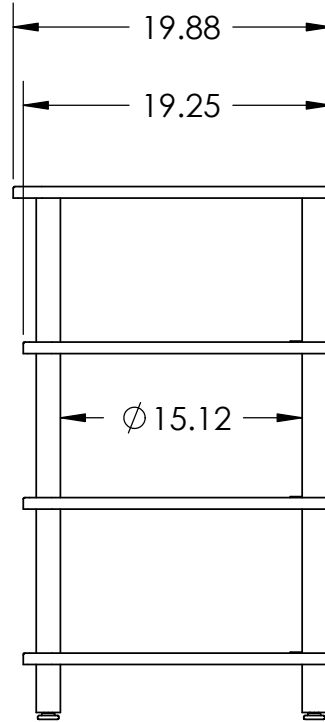

Top Shelf Capacity
100lbs.
Mid Shelf Capacity
75lbs.

3.43

	NAME	DATE	SANUS SYSTEMS	
DRAWN	NAS	9/27/05		
CHECKED			TITLE: AFAb	
ENG APPR.				
MFG APPR.				
Q.A.				
PROPRIETARY AND CONFIDENTIAL THE INFORMATION CONTAINED IN THIS DRAWING IS THE SOLE PROPERTY OF SANUS SYSTEMS. ANY REPRODUCTION IN PART OR AS A WHOLE WITHOUT THE WRITTEN PERMISSION OF SANUS SYSTEMS IS PROHIBITED.			Speaker Wall Mounts	