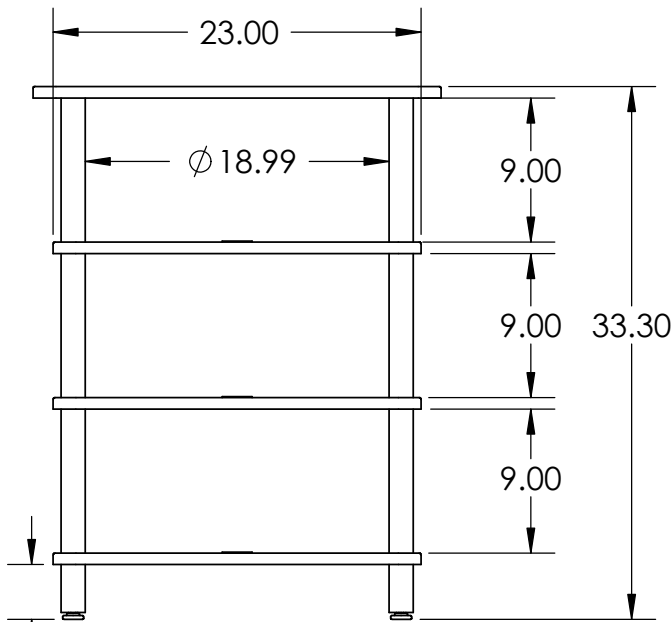

Top Shelf Capacity
100lbs.
Mid Shelf Capacity
75lbs.

3.43

	NAME	DATE	SANUS SYSTEMS	
DRAWN	NAS	9/27/05		
CHECKED			TITLE: AFAb	
ENG APPR.				
MFG APPR.				
Q.A.				
PROPRIETARY AND CONFIDENTIAL THE INFORMATION CONTAINED IN THIS DRAWING IS THE SOLE PROPERTY OF SANUS SYSTEMS. ANY REPRODUCTION IN PART OR AS A WHOLE WITHOUT THE WRITTEN PERMISSION OF SANUS SYSTEMS IS PROHIBITED.			Speaker Wall Mounts	