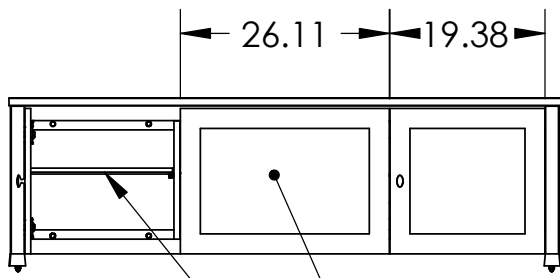

Top Shelf Capacity
275lbs.
Mid Shelf Capacity
50lbs.
Bottom Shelf Capacity
50lbs.

1 adjustable glass shelf per bay

Speaker Grill Cloth Panel

	NAME	DATE	SANUS SYSTEMS TITLE: <h1>CFV69</h1> SCALE: 1:24
DRAWN	NAS	9/28/05	
CHECKED			
ENG APPR.			
MFG APPR.			
Q.A.			
Component Furniture			SHEET 1 OF 1