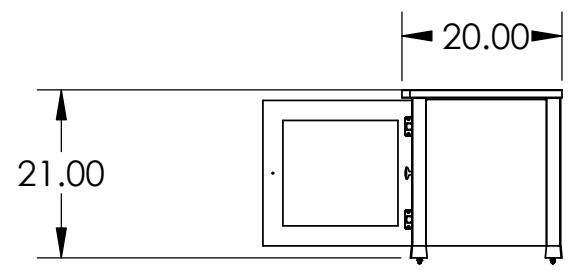

Top Shelf Capacity
275lbs.
Mid Shelf Capacity
50lbs.
Bottom Shelf Capacity
50lbs.

1 adjustable glass shelf per bay

Speaker Grill Cloth Panel

	NAME	DATE	SANUS SYSTEMS TITLE: <h1>CFV69</h1> SCALE: 1:24
DRAWN	NAS	9/28/05	
CHECKED			
ENG APPR.			
MFG APPR.			
Q.A.			
Component Furniture			SHEET 1 OF 1