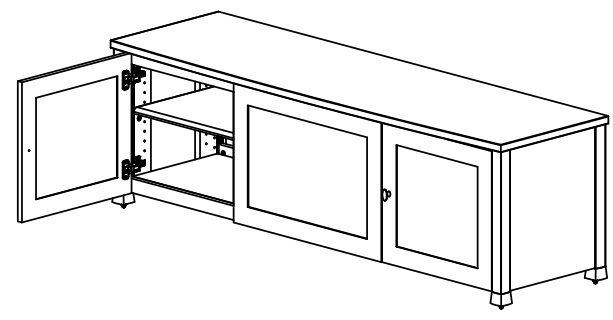

Top Shelf Capacity
275lbs.
Mid Shelf Capacity
50lbs.
Bottom Shelf Capacity
50lbs.

1 adjustable glass shelf per bay

Speaker Grill Cloth Panel

	NAME	DATE	SANUS SYSTEMS TITLE: <h1>CFV69</h1> SCALE: 1:24
DRAWN	NAS	9/28/05	
CHECKED			
ENG APPR.			
MFG APPR.			
Q.A.			
Component Furniture			SHEET 1 OF 1