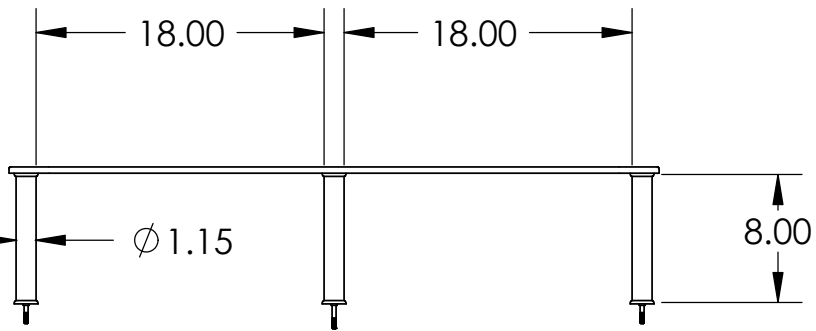

Top Shelf Capacity  
250lbs.  
Mid Shelf Capacity  
150lbs.

Accessories	Description
<i>EFP5</i>	5" High Pillars
<i>EFP12</i>	12" High Pillars

	NAME	DATE	<b>SANUS SYSTEMS</b>  TITLE:  <h1>EFVS-IIg</h1>
DRAWN	NAS	10/11/05	
CHECKED			
ENG APPR.			
MFG APPR.			
Q.A.			
Euro Furniture			
SCALE: 1:12			SHEET 1 OF 1