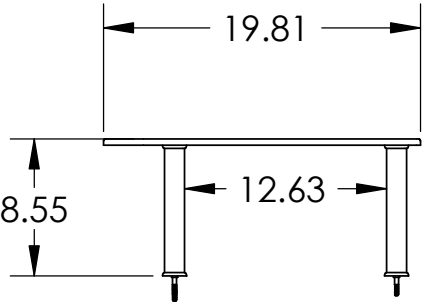

Top Shelf Capacity  
250lbs.  
Mid Shelf Capacity  
150lbs.

Accessories	Description
<i>EFP5</i>	5" High Pillars
<i>EFP12</i>	12" High Pillars

	NAME	DATE	<b>SANUS SYSTEMS</b>  TITLE:  <h1>EFVS-IIg</h1>
DRAWN	NAS	10/11/05	
CHECKED			
ENG APPR.			
MFG APPR.			
Q.A.			
Euro Furniture			
SCALE: 1:12			SHEET 1 OF 1