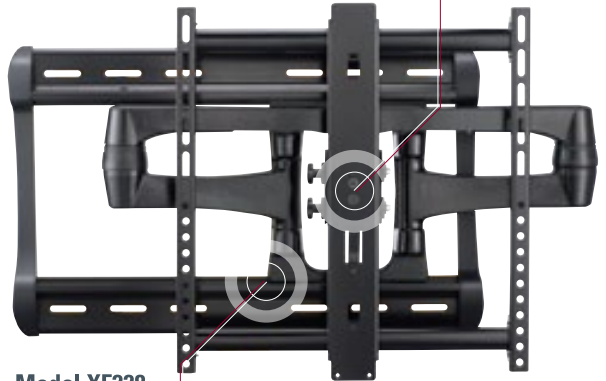

Easy Installation

QuickConnect™ system allows TV to snap securely onto mount with one movement and unlock with the push of a button

Flawless Finish

Revolutionary FollowThru™ channel conceals and protects cables, even through the elbow

Perfectly Positions TV

Easily adjust height and level after mounting with ProSet™ technology without re-drilling or removing TV

Model XF228