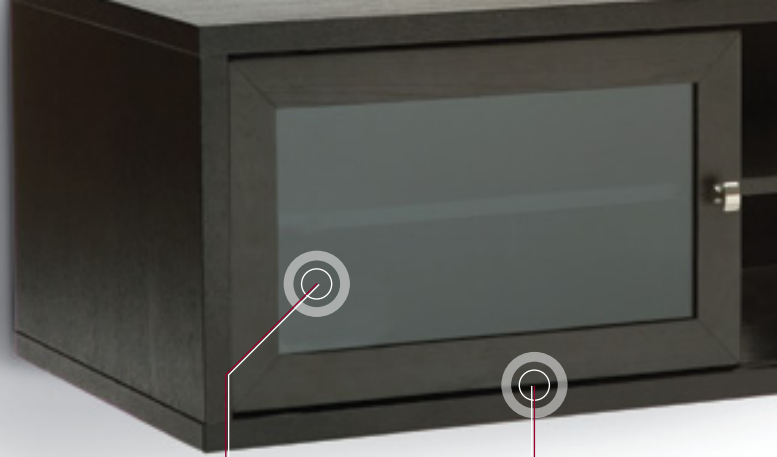

Clean, Flawless Finish
Generous rear cable management
channels keep cables hidden
and organized

Easy To Center On Wall
Design allows the unit to move left
and right after hanging to ensure
perfect placement

Intelligent beginnings. Stunning finishes.

SANUS FOUNDATIONS® AV FURNITURE OFFERS FLEXIBLE WAYS TO SHOWCASE FLAT-PANEL TVS. Start with innovative design, like rear cable management channels and spacious shelves. End with aesthetically-pleasing details, like sliding glass doors and rich hardwood. The versatile Java Series Model JFV60, shown here, can also be placed on the floor or mounted on the wall. Find this unique piece and many more at sanus.com.