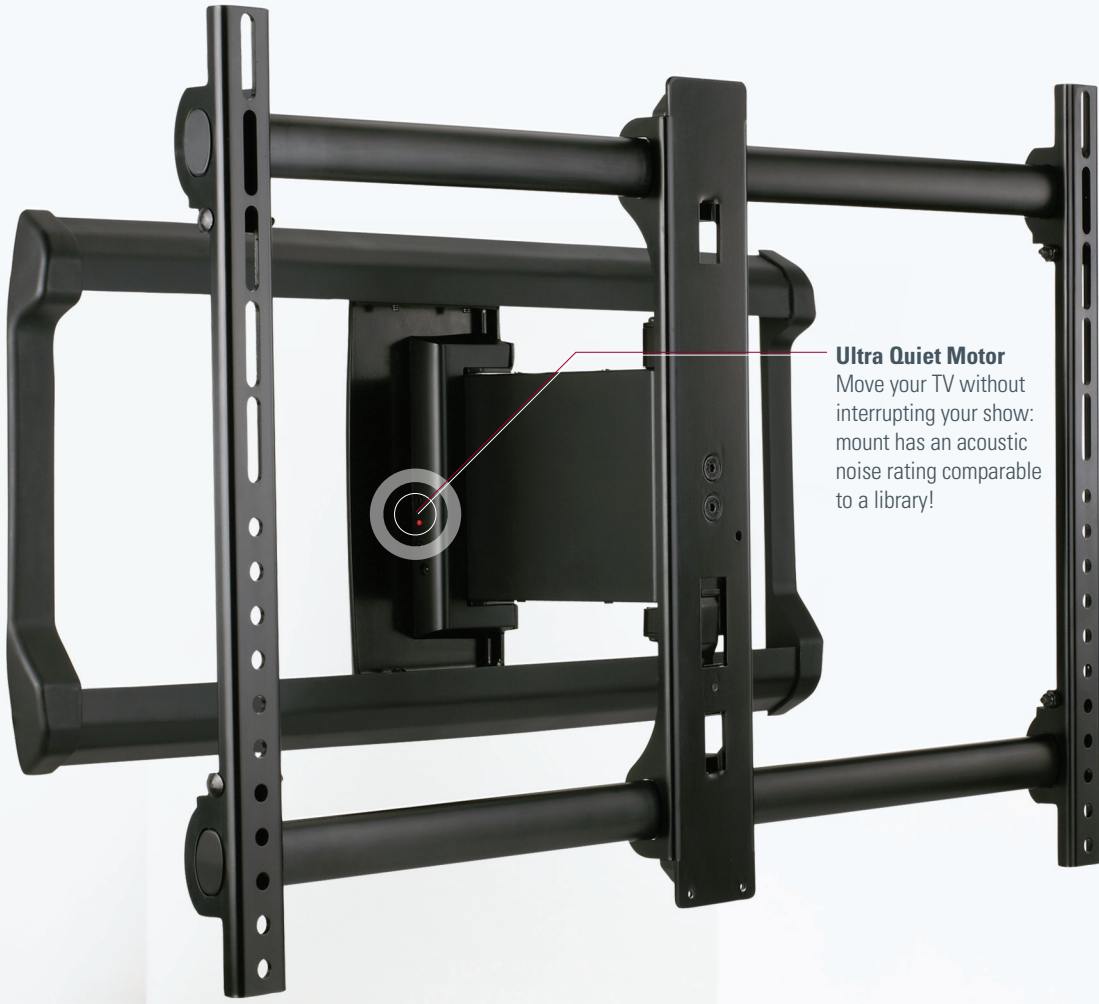

Model VLMF109

Ultra Quiet Motor
Move your TV without interrupting your show: mount has an acoustic noise rating comparable to a library!

Design Highlights Thin TVs
Mount retracts to just 2" from the wall in home position for a sleek, modern look