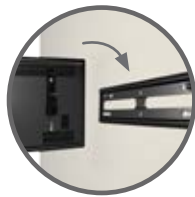

# Premium Fixed-Position Mount

**FOR EXTRA SPACE AND SAFETY / FOR TVs 40" – 50" AND UP TO 75 LBS**

The SANUS Premium Series VML5 fixed-position mount positions the TV as close to the wall as possible, saving space and adding safety to any room. Featuring post-install leveling and adjustments, this mount is perfect for TV viewing at eye-level. Single-person installation is as easy as possible with tool-free mount assembly and a built-in keyhole wall plate. Designed for flat-panel TVs 40" – 50" and up to 75 lbs.

Tool-free mount assembly ensures a quick installation

Allows fine-tuning adjustments after installation

Built-in keyhole in wall plate allows for simple, single-person installation

Slide TV side-to-side for perfect positioning on the wall

ClickStand™ holds TV away from wall for easy cable access, then secures TV to wall plate

Safety tab provides a safe and easy connection you can hear

**TV SIZE RANGE**

40"–50" / 101.6 –127 cm

**WEIGHT CAPACITY**