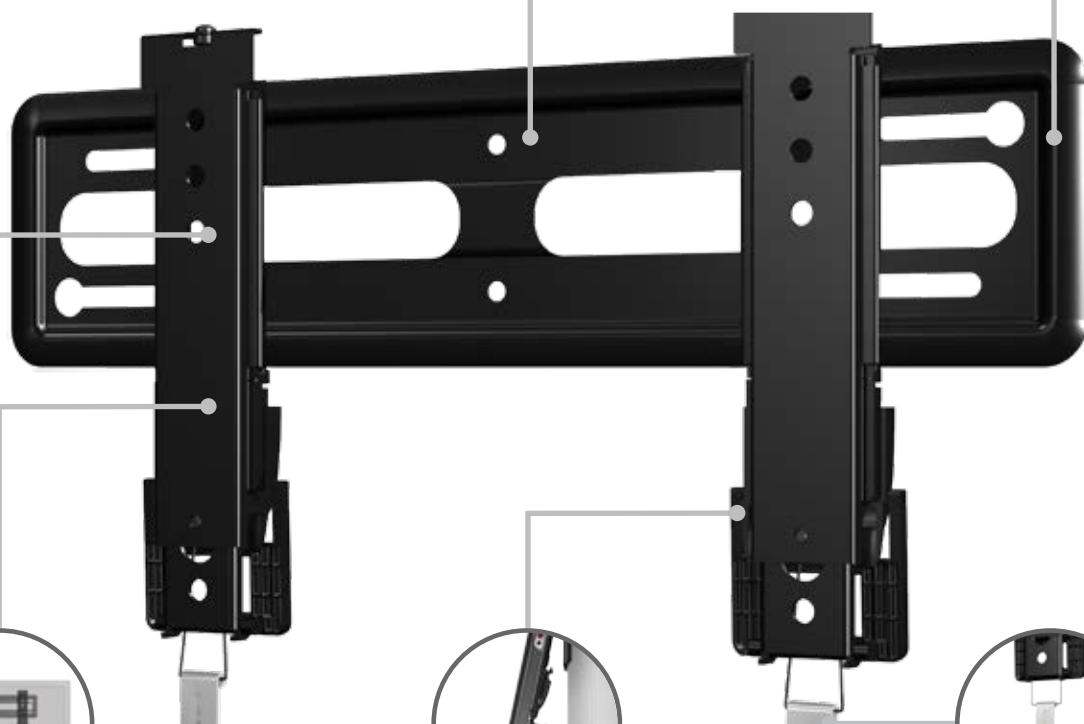

# Premium Fixed-Position Mount

**FOR EXTRA SPACE AND SAFETY / FOR TVs 40" – 50" AND UP TO 75 LBS**

The SANUS Premium Series VML5 fixed-position mount positions the TV as close to the wall as possible, saving space and adding safety to any room. Featuring post-install leveling and adjustments, this mount is perfect for TV viewing at eye-level. Single-person installation is as easy as possible with tool-free mount assembly and a built-in keyhole wall plate. Designed for flat-panel TVs 40" – 50" and up to 75 lbs.

Tool-free mount assembly ensures a quick installation

Allows fine-tuning adjustments after installation

Built-in keyhole in wall plate allows for simple, single-person installation

Slide TV side-to-side for perfect positioning on the wall

ClickStand™ holds TV away from wall for easy cable access, then secures TV to wall plate

Safety tab provides a safe and easy connection you can hear

**TV SIZE RANGE**

40"–50" / 101.6 –127 cm

**WEIGHT CAPACITY**

75 lbs / 34 kg

**DIMENSIONS (W X D X H)**

21.3" x 1.25" x 18.7" / 54.1 x 3.1 x 47.5 cm

**UPC & MSRP**

793795526205  
\$69.99

**MOUNTING PATTERNS**

200 x 200 | 300 x 200 | 300 x 300 | 400 x 200 | 400 x 300 | 400 x 400 | Universal