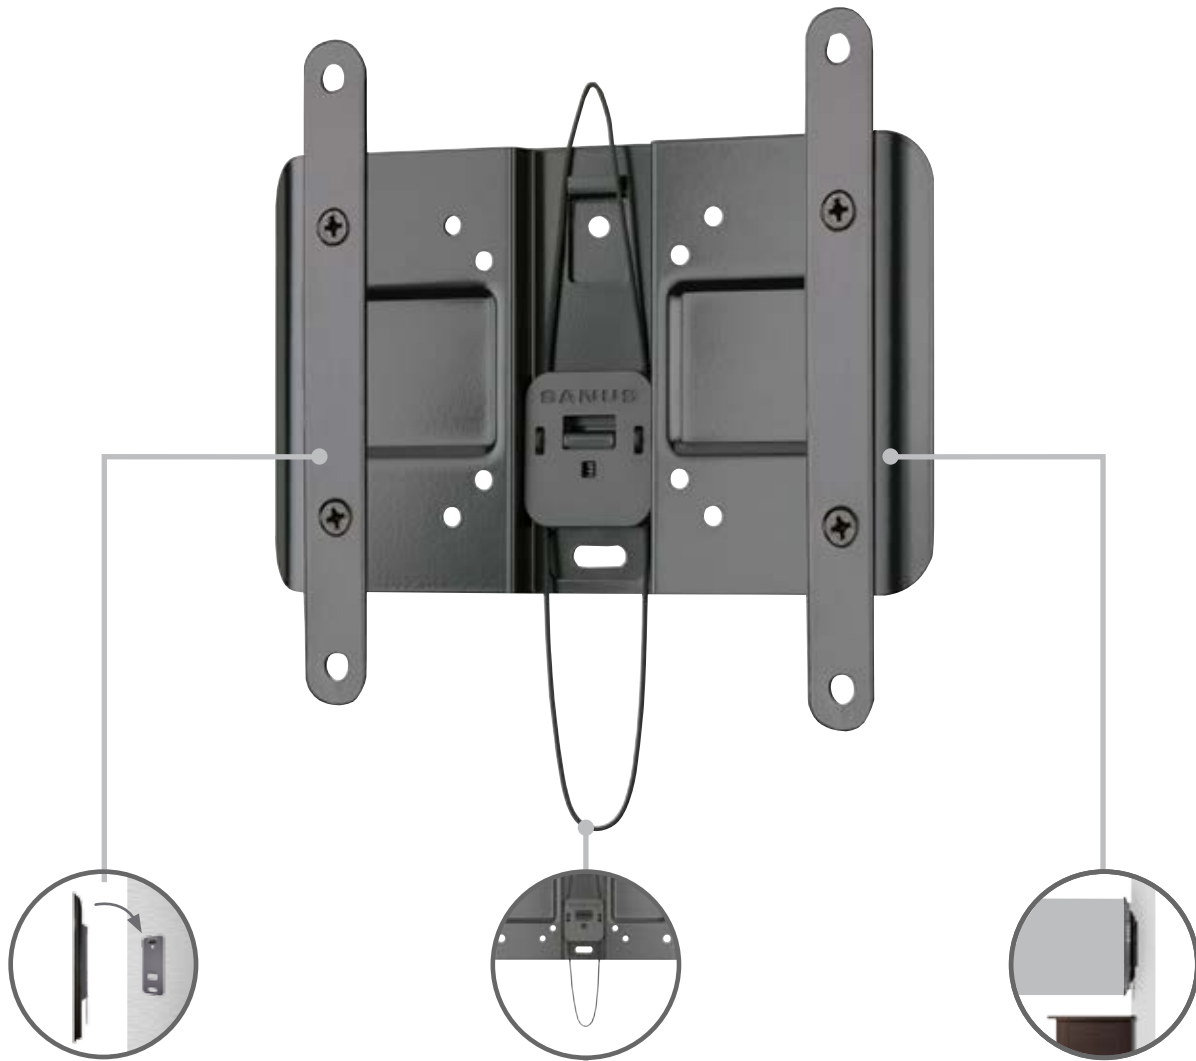

Premium Fixed-Position Mount

FOR EXTRA SPACE AND SAFETY / FOR TVs 13" – 39" AND UP TO 50 LBS

The SANUS Premium Series VSL4 fixed-position mount is a simple and easy mounting solution that's perfect for viewing at eye-level. Installation is a breeze with tool-free mount assembly. A safety lock provides a safe and easy connection. This mount is perfect for securing TVs tight against the wall. Designed for flat-panel TVs 13"–39" and up to 50 lbs.

Tool-free mount assembly ensures a quick installation

Safety lock mechanism provides a safe and easy connection

Perfect for viewing TV at eye level

TV SIZE RANGE

13"–39" / 33 – 99 cm

WEIGHT CAPACITY

50 lbs / 22.6 kg

DIMENSIONS (W X D X H)

10" x 0.6" x 6" / 25.4 x 1.5 x 15.2 cm

UPC & MSRP

793795527189

\$29.99

MOUNTING PATTERNS

75 x 75 | 100 x 100 | 200 x 100 | 200 x 200