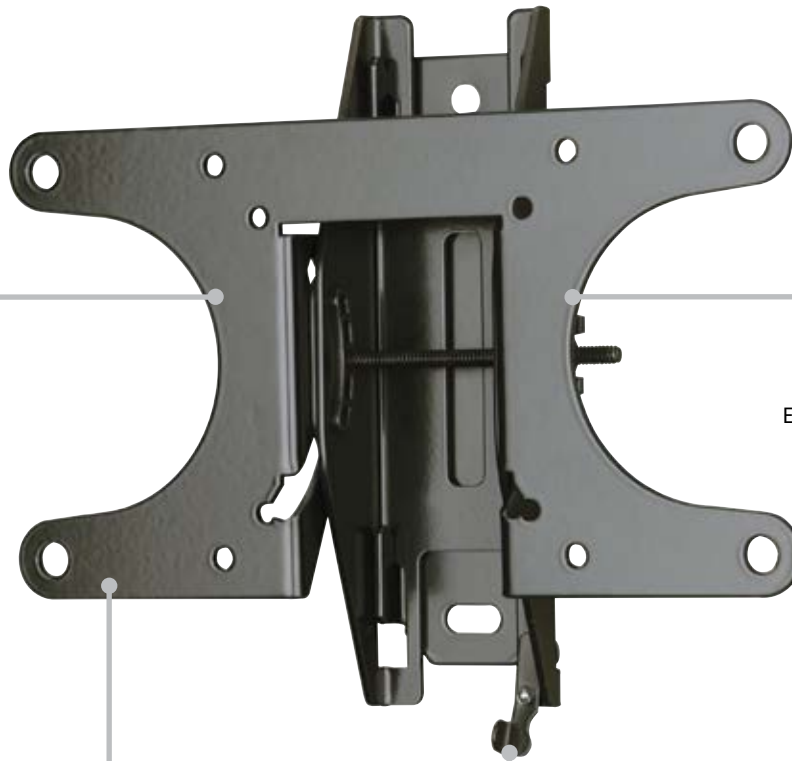

# Premium Tilting Mount

**THE RIGHT ANGLE EVERY TIME** FOR TVs 13"–39" AND UP TO 50 LBS

The SANUS Premium Series VST4 tilting mount tilts 12° up and down to offer the best view from the floor or couch by reducing glare from lights and windows. This mount features tool-free assembly for easy installation, a safety latch for increased security, and easy fingertip adjustments for TV tilting. Designed for flat-panel TVs 13"–39" and up to 50 lbs.

Tool-free mount assembly ensures a quick installation

Easily adjust TV without tools

VESA-compatible faceplate fits most 13"–39" flat-panel TVs

Safety latch provides a safe and easy connection

**TV SIZE RANGE**

13"–39" / 33–99.1 cm

**WEIGHT CAPACITY**

50 lbs / 22.6 kg

**DIMENSIONS (W X D X H)**

8.7" x 1.8" x 7.5" / 22.1 x 4.5 x 19 cm

**TILT**

+/-12°

**UPC & MSRP**