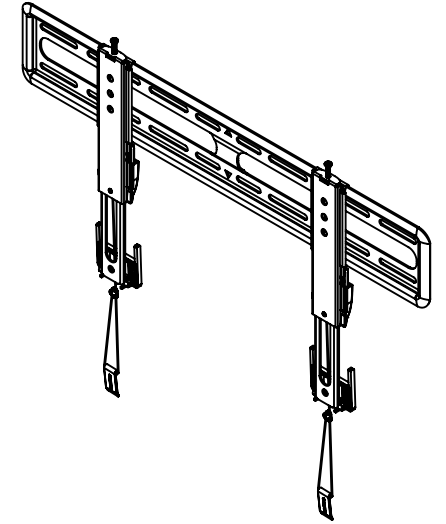

### TV INTERFACE

## Large Low Profile Mount

THE INFORMATION AND DESIGNS CONTAINED IN THIS DRAWING ARE CONFIDENTIAL AND THE PROPRIETARY PROPERTY OF MILESTONE AV TECHNOLOGIES NEITHER THIS DESIGN NOR ANY INFORMATION CONTAINED IN THIS DRAWING MAY BE REPRODUCED OR DISCLOSED TO OTHERS WITHOUT THE EXPRESS WRITTEN CONSENT OF MILESTONE AV TECHNOLOGIES. 本图纸所包含的信息和设计均系 Milestone 机密和知识产权，本图纸包含的设计和信息在未经 Milestone 允许情况下均不得复制或泄露

### WALL PLATE