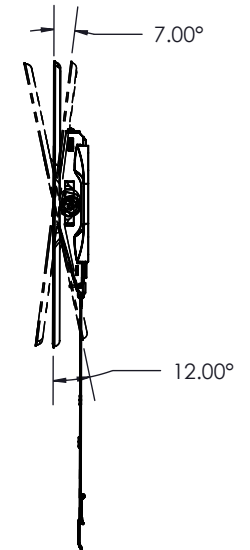

TV INTERFACE

Medium Tilt Mount

THE INFORMATION AND DESIGNS CONTAINED IN THIS DRAWING ARE CONFIDENTIAL AND THE PROPRIETARY PROPERTY OF MILESTONE AV TECHNOLOGIES NEITHER THIS DESIGN NOR ANY INFORMATION CONTAINED IN THIS DRAWING MAY BE REPRODUCED OR DISCLOSED TO OTHERS WITHOUT THE EXPRESS WRITTEN CONSENT OF MILESTONE AV TECHNOLOGIES. 本图纸所包含的信息和设计均系 Milestone 机密和知识产权，本图纸包含的设计和信息在未经 Milestone 允许情况下均不得复制或泄露

3-D

WALL PLATE

TOP VIEW - EXTENDED

SIDE VIEW - EXTENDED

FULLY ASSEMBLED MOUNT

TOP VIEW - RETRACTED

SIDE VIEW - RETRACTED