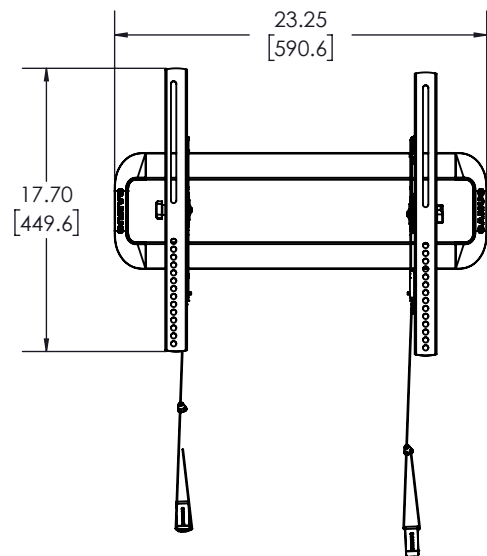

3-D

WALL PLATE

TOP VIEW - EXTENDED

SIDE VIEW - EXTENDED

FULLY ASSEMBLED MOUNT

TOP VIEW - RETRACTED

SIDE VIEW - RETRACTED