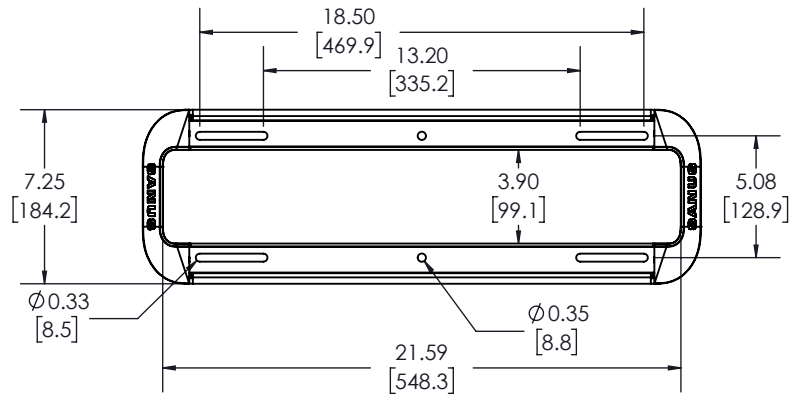

TV INTERFACE

Medium Tilt Mount

THE INFORMATION AND DESIGNS CONTAINED IN THIS DRAWING ARE CONFIDENTIAL AND THE PROPRIETARY PROPERTY OF MILESTONE AV TECHNOLOGIES NEITHER THIS DESIGN NOR ANY INFORMATION CONTAINED IN THIS DRAWING MAY BE REPRODUCED OR DISCLOSED TO OTHERS WITHOUT THE EXPRESS WRITTEN CONSENT OF MILESTONE AV TECHNOLOGIES. 本图纸所包含的信息和设计均系 Milestone 机密和知识产权，本图纸包含的设计和信息在未经 Milestone 允许情况下均不得复制或泄露

3-D

WALL PLATE

TOP VIEW - EXTENDED

SIDE VIEW - EXTENDED

FULLY ASSEMBLED MOUNT

TOP VIEW - RETRACTED

SIDE VIEW - RETRACTED