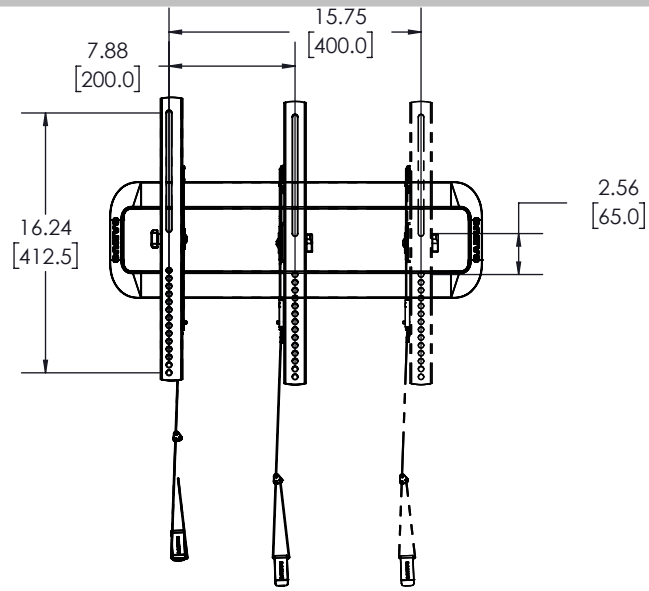

TV INTERFACE

Medium Tilt Mount

THE INFORMATION AND DESIGNS CONTAINED IN THIS DRAWING ARE CONFIDENTIAL AND THE PROPRIETARY PROPERTY OF MILESTONE AV TECHNOLOGIES NEITHER THIS DESIGN NOR ANY INFORMATION CONTAINED IN THIS DRAWING MAY BE REPRODUCED OR DISCLOSED TO OTHERS WITHOUT THE EXPRESS WRITTEN CONSENT OF MILESTONE AV TECHNOLOGIES. 本图纸所包含的信息和设计均系 Milestone 机密和知识产权，本图纸包含的设计和信息在未经 Milestone 允许情况下均不得复制或泄露

3-D

WALL PLATE

TOP VIEW - EXTENDED

SIDE VIEW - EXTENDED

FULLY ASSEMBLED MOUNT

TOP VIEW - RETRACTED

SIDE VIEW - RETRACTED