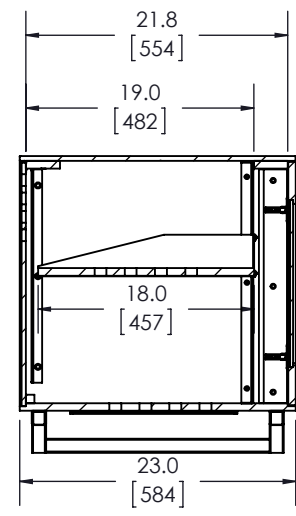

SECTION B-B

THE INFORMATION AND DESIGNS CONTAINED IN THIS DRAWING ARE CONFIDENTIAL AND THE PROPRIETARY PROPERTY OF MILESTONE AV TECHNOLOGIES NEITHER THIS DESIGN NOR ANY INFORMATION CONTAINED IN THIS DRAWING MAY BE REPRODUCED OR DISCLOSED TO OTHERS WITHOUT THE EXPRESS WRITTEN CONSENT OF MILESTONE AV TECHNOLOGIES. 本图纸所包含的信息和设计均系 Milestone 机密和知识产权，本图纸包含的设计和信在未经 Milestone 允许情况下均不得复制或泄露

CAD GENERATED DRAWING. DO NOT MANUALLY UPDATE. CAD 制作图，非手工更新			SANUS 6436 CITY WEST PKWY EDEN PRAIRIE MN, 55344 PHONE: 866-977-3901 FAX: 877-894-6918	
DRAWN BY 绘图者	JA	7/17/2013		
ENG APPROVAL 工程批准				
MFG APPROVAL 制造批准				
QA APPROVAL 品质批准			DESCRIPTION 描述 CADENZA 75 TV STAND	
SHEET 清 1 OF 单 1	SCALE 比例 1:16	SIZER 寸 A	DWG. NO. 图纸编号 6805-002099-XXX	REV 修订 00

A

A