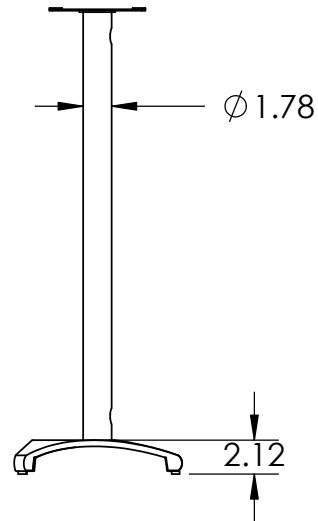

Maximum Speaker Capacity 25lbs (9.3kg)

Model	Height (in)
EF20	20
EF24	24
EF28	28

	NAME	DATE
DRAWN	NAS	9/27/05
CHECKED		
ENG APPR.		
MFG APPR.		
Q.A.		

SANUS SYSTEMS

TITLE:

EF20, EF24, EF28

PROPRIETARY AND CONFIDENTIAL
THE INFORMATION CONTAINED IN THIS DRAWING IS THE SOLE PROPERTY OF SANUS SYSTEMS. ANY REPRODUCTION IN PART OR AS A WHOLE WITHOUT THE WRITTEN PERMISSION OF SANUS SYSTEMS IS PROHIBITED.

Euro Foundations

SCALE: 1:12

SHEET 1 OF 1