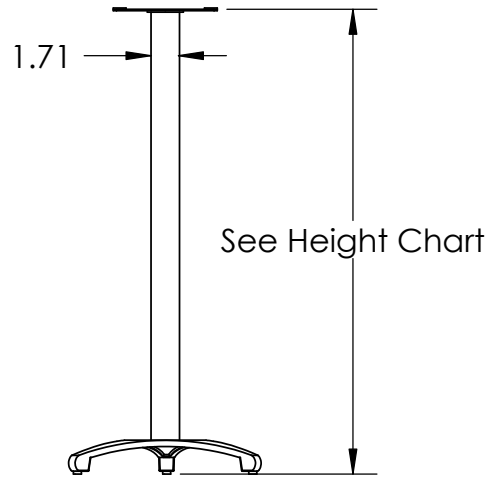

Maximum Speaker Capacity 25lbs (9.3kg)

Model	Height (in)
EF20	20
EF24	24
EF28	28

	NAME	DATE
DRAWN	NAS	9/27/05
CHECKED		
ENG APPR.		
MFG APPR.		
Q.A.		

SANUS SYSTEMS

TITLE:

EF20, EF24, EF28

PROPRIETARY AND CONFIDENTIAL
THE INFORMATION CONTAINED IN THIS DRAWING IS THE SOLE PROPERTY OF SANUS SYSTEMS. ANY REPRODUCTION IN PART OR AS A WHOLE WITHOUT THE WRITTEN PERMISSION OF SANUS SYSTEMS IS PROHIBITED.

Euro Foundations

SCALE: 1:12

SHEET 1 OF 1