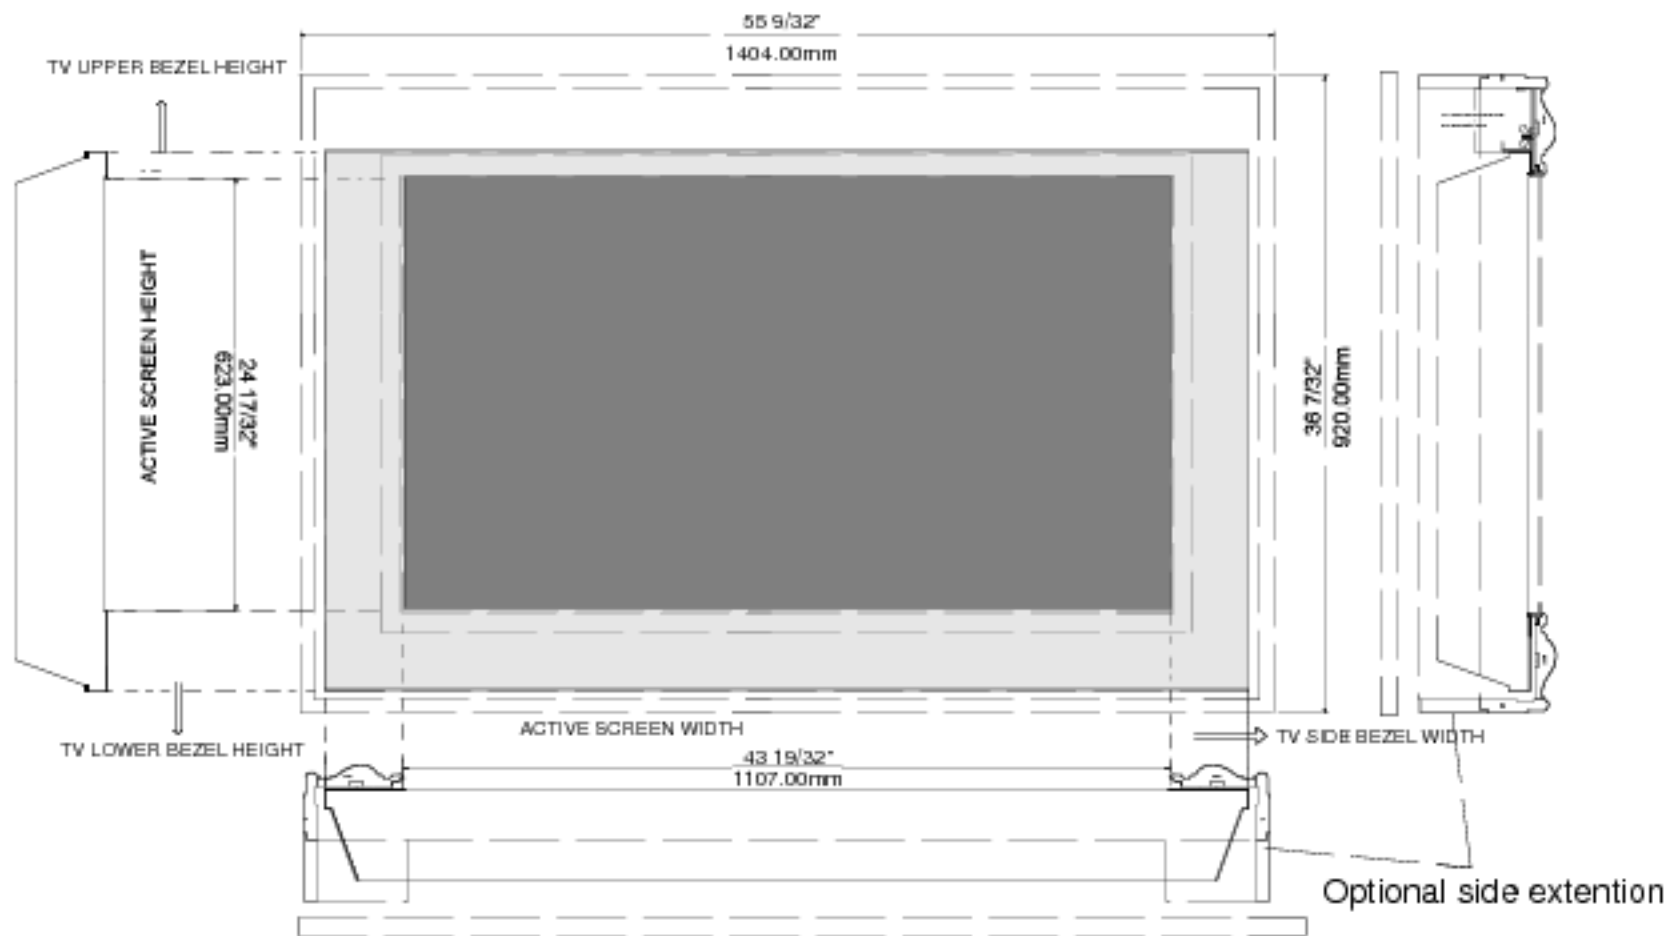

50" TELEVISION

CHIEF MANUFACTURING INC.
MOUNT ORDER NUMBER IS
PHONE: 1-800-582-6480

Sanus/Systems
MOUNT ORDER NUMBER IS
PHONE: 1-800-359-5520

THE INFORMATION AND DESIGNS CONTAINED
IN THIS DRAWING ARE CONFIDENTIAL AND THE
PROPRIETARY PROPERTY OF CSAV, INC.
NEITHER THIS DESIGN NOR ANY INFORMATION
CONTAINED IN THIS DRAWING MAY BE
REPRODUCED OR DISCLOSED TO OTHERS
WITHOUT THE EXPRESS WRITTEN CONSENT OF
CSAV, INC.

TITLE
CUSTOMER PRINT
50" Decorative Frame

PART NUMBER
B **DFK and F Series**