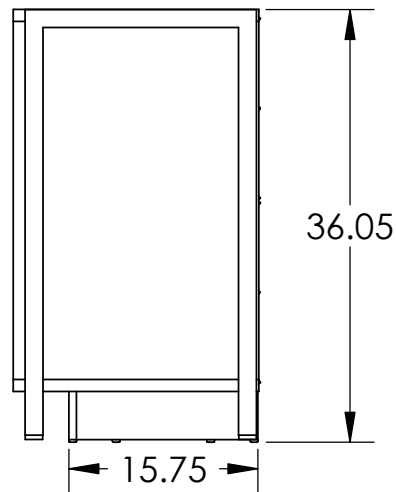

Top Shelf Capacity
100lbs.
Mid Shelf Capacity
50lbs.

	NAME	DATE	SANUS SYSTEMS	
DRAWN	NAS	10/11/05		
CHECKED			TITLE: JFA36	
ENG APPR.				
MFG APPR.				
Q.A.				
PROPRIETARY AND CONFIDENTIAL THE INFORMATION CONTAINED IN THIS DRAWING IS THE SOLE PROPERTY OF SANUS SYSTEMS. ANY REPRODUCTION IN PART OR AS A WHOLE WITHOUT THE WRITTEN PERMISSION OF SANUS SYSTEMS IS PROHIBITED.			Java Furniture	
			SCALE: 1:16	