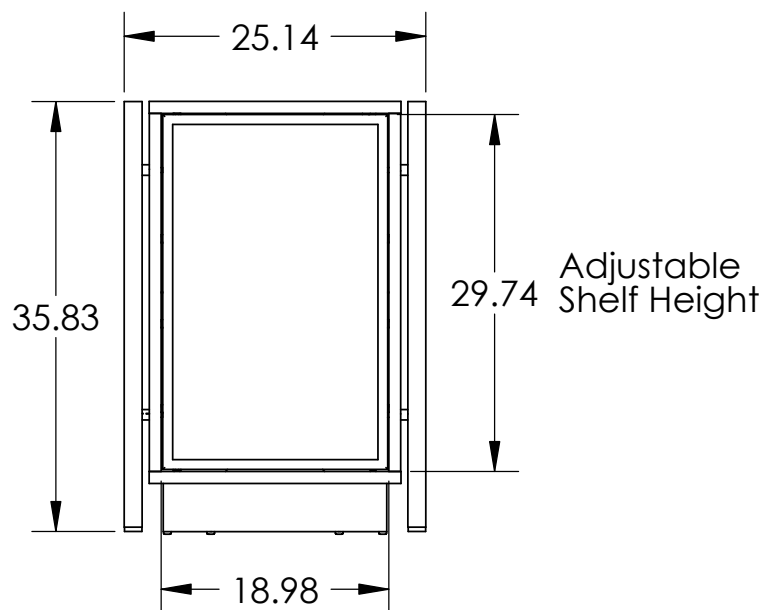

Top Shelf Capacity
100lbs.
Mid Shelf Capacity
50lbs.

	NAME	DATE	SANUS SYSTEMS	
DRAWN	NAS	10/11/05		
CHECKED			TITLE: JFA36	
ENG APPR.				
MFG APPR.				
Q.A.				
PROPRIETARY AND CONFIDENTIAL THE INFORMATION CONTAINED IN THIS DRAWING IS THE SOLE PROPERTY OF SANUS SYSTEMS. ANY REPRODUCTION IN PART OR AS A WHOLE WITHOUT THE WRITTEN PERMISSION OF SANUS SYSTEMS IS PROHIBITED.			Java Furniture	
			SCALE: 1:16	