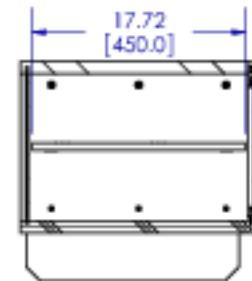

ON WALL CONFIGURATION

FLOOR CONFIGURATION

WIRE MANAGEMENT

SECTION A-A

<p>PROPRIETARY AND CONFIDENTIAL</p> <p>THE INFORMATION CONTAINED IN THIS DRAWING IS THE SOLE PROPERTY OF SANUS SYSTEMS, A PRODUCT DIVISION OF MILSTONE AV TECHNOLOGIES. ANY REPRODUCTION IN PART OR AS A WHOLE WITHOUT THE WRITTEN PERMISSION OF SANUS SYSTEMS IS PROHIBITED.</p> <p>专有且机密资料</p> <p>本信息属 SANUS SYSTEMS 公司专属财产, 未经 SANUS SYSTEMS 书面许可, 严禁复制或其中任何内容</p>	NAME 姓名	DATE 日期	<p>SANUS S Y S T E M S</p> <p>DESCRIPTION 描述: 60" On Wall Furniture</p>	
	ENGINEER 工程师	JKV		4/24/2009
	DESIGNER 设计师	MNR		4/24/2009
	APPROVED 核准	DDG		4/24/2009
NOTES 注释:				
TEMPLATE REV 模板修订版: 06	SCALE 比例: 1:16	SHEET 1 OF 1	<p>SIZE 尺寸</p> <p>A</p>	
		<p>DWG. NO. 图样编号</p> <p>JFV60</p>	<p>REV 修订</p> <p>A</p>	