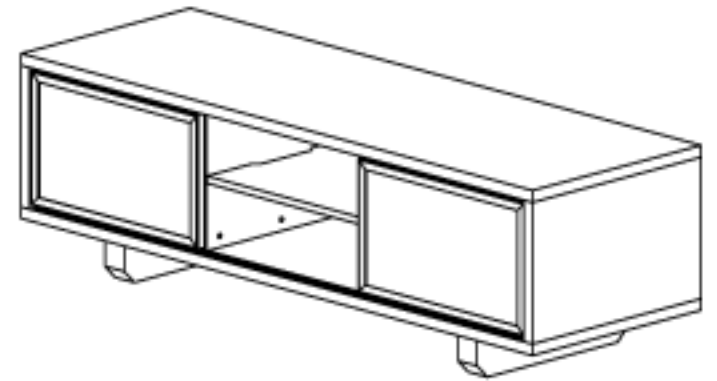

ON WALL CONFIGURATION

FLOOR CONFIGURATION

WIRE MANAGEMENT

SECTION A-A

<p>PROPRIETARY AND CONFIDENTIAL</p> <p>THE INFORMATION CONTAINED IN THIS DRAWING IS THE SOLE PROPERTY OF SANUS SYSTEMS, A PRODUCT DIVISION OF MILSTONE AV TECHNOLOGIES. ANY REPRODUCTION IN PART OR AS A WHOLE WITHOUT THE WRITTEN PERMISSION OF SANUS SYSTEMS IS PROHIBITED.</p> <p>专有且机密资料</p> <p>本信息属 SANUS SYSTEMS 公司专属财产, 未经 SANUS SYSTEMS 书面许可, 严禁复制或其中任何内容</p>	NAME 姓名	DATE 日期	<p>SANUS S Y S T E M S</p> <p>DESCRIPTION 描述: 60" On Wall Furniture</p>	
	ENGINEER 工程师	JKV		4/24/2009
	DESIGNER 设计师	MNR		4/24/2009
	APPROVED 核准	DDG		4/24/2009
NOTES 注释:				
TEMPLATE REV 模板修订版: 06	SCALE 比例: 1:16	SHEET 1 OF 1	<p>SIZE 尺寸</p> <p>A</p>	
		<p>DWG. NO. 图样编号</p> <p>JFV60</p>	<p>REV 修订</p> <p>A</p>	