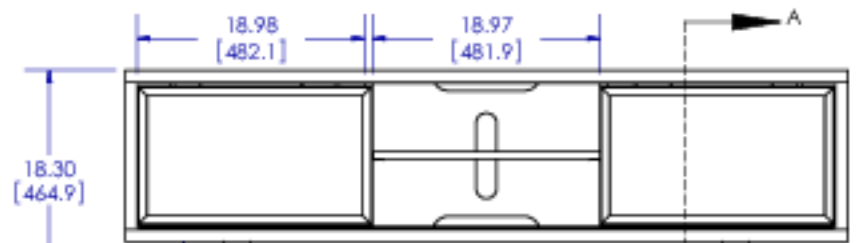

ON WALL CONFIGURATION

FLOOR CONFIGURATION

WIRE MANAGEMENT

SECTION A-A

<p>PROPRIETARY AND CONFIDENTIAL</p> <p>THE INFORMATION CONTAINED IN THIS DRAWING IS THE SOLE PROPERTY OF SANUS SYSTEMS, A PRODUCT DIVISION OF MILSTONE AV TECHNOLOGIES. ANY REPRODUCTION IN PART OR AS A WHOLE WITHOUT THE WRITTEN PERMISSION OF SANUS SYSTEMS IS PROHIBITED.</p> <p>专有且机密资料</p> <p>本信息属 SANUS SYSTEMS 公司专属财产, 未经 SANUS SYSTEMS 书面许可, 严禁复制或其中任何内容</p>	NAME 姓名	DATE 日期	<p>SANUS S Y S T E M S</p> <p>DESCRIPTION 描述: 60" On Wall Furniture</p>	
	ENGINEER 工程师	JKV		4/24/2009
	DESIGNER 设计师	MNR		4/24/2009
	APPROVED 核准	DDG		4/24/2009
NOTES 注释:				
TEMPLATE REV 模板修订版: 06	SCALE 比例: 1:16	SHEET 1 OF 1	<p>SIZE 尺寸</p> <p>A</p>	
		<p>DWG. NO. 图样编号</p> <p>JFV60</p>	<p>REV 修订</p> <p>A</p>	