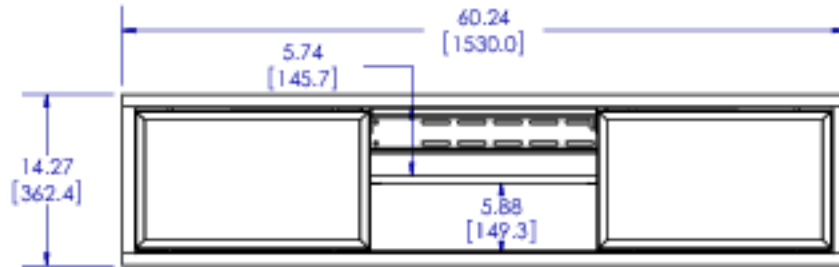

ON WALL CONFIGURATION

FLOOR CONFIGURATION

WIRE MANAGEMENT

SECTION A-A

<p>PROPRIETARY AND CONFIDENTIAL</p> <p>THE INFORMATION CONTAINED IN THIS DRAWING IS THE SOLE PROPERTY OF SANUS SYSTEMS, A PRODUCT DIVISION OF MILSTONE AV TECHNOLOGIES. ANY REPRODUCTION IN PART OR AS A WHOLE WITHOUT THE WRITTEN PERMISSION OF SANUS SYSTEMS IS PROHIBITED.</p> <p>专有且机密资料</p> <p>本信息属 SANUS SYSTEMS 公司专属财产, 未经 SANUS SYSTEMS 书面许可, 严禁复制或其中任何内容</p>	NAME 姓名	DATE 日期	<p>SANUS S Y S T E M S</p> <p>DESCRIPTION 描述: 60" On Wall Furniture</p>	
	ENGINEER 工程师	JKV		4/24/2009
	DESIGNER 设计师	MNR		4/24/2009
	APPROVED 核准	DDG		4/24/2009
NOTES 注释:				
TEMPLATE REV 模板修订版: 06	SCALE 比例: 1:16	SHEET 1 OF 1	<p>SIZE 尺寸</p> <p>A</p>	
		<p>DWG. NO. 图样编号</p> <p>JFV60</p>	<p>REV 修订</p> <p>A</p>	