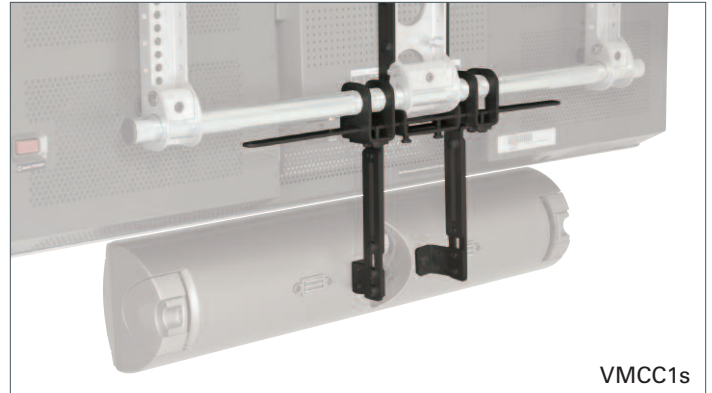

NEW VISIONMOUNT™ SPEAKER MOUNTS

Model LAS1Ab in use

Models XAS1Ab and VMCC1b in use

LAS1Ab

XAS1Ab

VMCC1b

New VisionMount™ side speaker mounts are a stylish way to save space and improve sound quality

The LAS1A, XAS1A and VMCC1 speaker mounts easily attach to VisionMount large and extra-large full-motion flat-panel TV mounts, allowing the speakers to move with the TV – so the sound is always pointed at the listener. Both side and center-channel speaker mounts feature universal mounting brackets to fit most speaker sizes. Models LAS1A and XAS1A extend up to 12" horizontally and the VMCC1 extends 8" vertically to accommodate a wide variety of TV and speaker widths.

NEW VISIONMOUNT™ SPEAKER MOUNTS

XAS1Ab

VMCC1s

« VMCC1 extends up to 8" vertically for perfect placement below TV

« Universal mounting bracket fits most flat panel speakers

« Wire management channels conceal wires

« Easily extend LAS1A and XAS1A up to 12" to accommodate a wide variety of speakers

MODEL
LAS1A-B1
LAS1A-S1

DESCRIPTION

Side speaker mount for large full-motion mounts

Compatible with VMSA, VMAA18, VMAA26, VMCM1, LC1A, LC2A and LRF118

MSRP

\$99.99

UPC

LAS1A-S1 Silver 793795362872
LAS1A-B1 Black 793795362865

MODEL
XAS1A-B1
XAS1A-S1

DESCRIPTION

Side speaker mount for extra-large full-motion mounts

Compatible with VMDD26