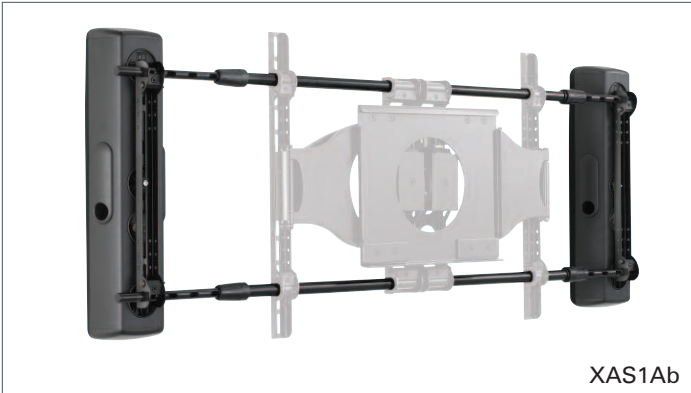

NEW VISIONMOUNT™ SPEAKER MOUNTS

Model LAS1Ab in use

Models XAS1Ab and VMCC1b in use

LAS1Ab

XAS1Ab

VMCC1b

New VisionMount™ side speaker mounts are a stylish way to save space and improve sound quality

The LAS1A, XAS1A and VMCC1 speaker mounts easily attach to VisionMount large and extra-large full-motion flat-panel TV mounts, allowing the speakers to move with the TV – so the sound is always pointed at the listener. Both side and center-channel speaker mounts feature universal mounting brackets to fit most speaker sizes. Models LAS1A and XAS1A extend up to 12" horizontally and the VMCC1 extends 8" vertically to accommodate a wide variety of TV and speaker widths.

NEW VISIONMOUNT™ SPEAKER MOUNTS

XAS1Ab

VMCC1s

« VMCC1 extends up to 8" vertically for perfect placement below TV

« Universal mounting bracket fits most flat panel speakers

« Wire management channels conceal wires

« Easily extend LAS1A and XAS1A up to 12" to accommodate a wide variety of speakers

MODEL
LAS1A-B1
LAS1A-S1

DESCRIPTION

Side speaker mount for large full-motion mounts

Compatible with VMSA, VMAA18, VMAA26, VMCM1, LC1A, LC2A and LRF118

MSRP

\$99.99

UPC

LAS1A-S1 Silver 793795362872
LAS1A-B1 Black 793795362865

MODEL
XAS1A-B1
XAS1A-S1

DESCRIPTION

Side speaker mount for extra-large full-motion mounts

Compatible with VMDD26