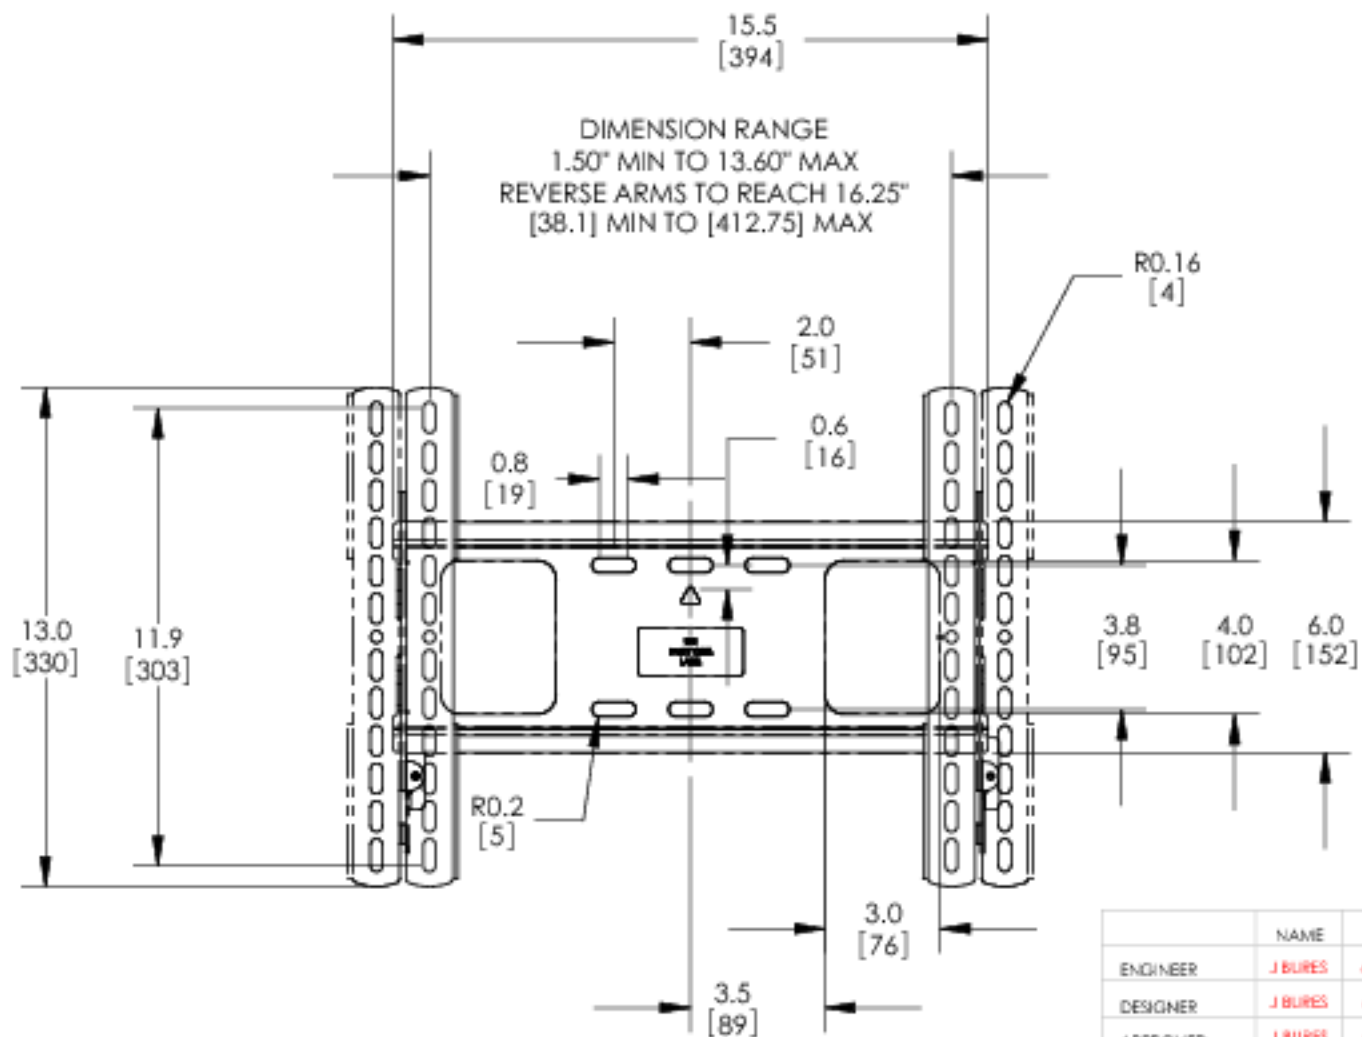

MAXIMUM WEIGHT CAPACITY:
100 LBS.

	NAME	DATE
ENGINEER	J BURES	6/2/08
DESIGNER	J BURES	6/2/08
APPROVED	J BURES	6/2/08

NOTES:

SANUS SYSTEMS

TITLE:

**ML22 MEDIUM
LOW PROFILE
LCD MOUNT**

PROPRIETARY AND CONFIDENTIAL

THE INFORMATION CONTAINED IN THIS DRAWING IS THE SOLE PROPERTY OF SANUS SYSTEMS, A PRODUCT DIVISION OF MILESTONE AV TECHNOLOGIES. ANY REPRODUCTION IN PART OR AS A WHOLE WITHOUT THE WRITTEN PERMISSION OF SANUS SYSTEMS IS PROHIBITED.