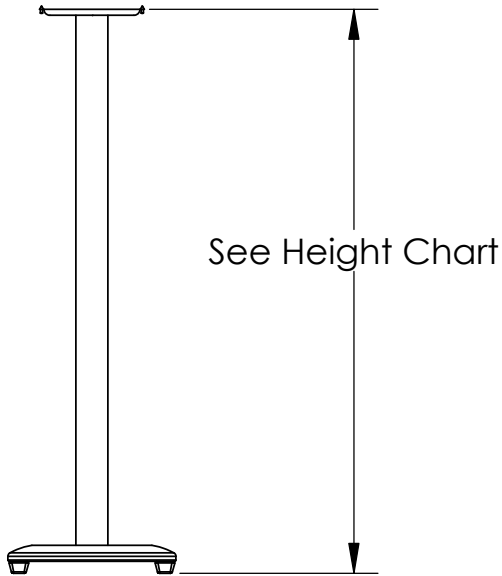

Maximum Speaker Capacity: 25lbs.

Model	Height (in)
NF30	30
NF36	36

	NAME	DATE	SANUS SYSTEMS TITLE: NF30 and NF36
DRAWN	NAS	9/27/05	
CHECKED			
ENG APPR.			
MFG APPR.			
Q.A.			
PROPRIETARY AND CONFIDENTIAL THE INFORMATION CONTAINED IN THIS DRAWING IS THE SOLE PROPERTY OF SANUS SYSTEMS. ANY REPRODUCTION IN PART OR AS A WHOLE WITHOUT THE WRITTEN PERMISSION OF SANUS SYSTEMS IS PROHIBITED.			Natural Foundations SCALE: 1:12
			SHEET 1 OF 1