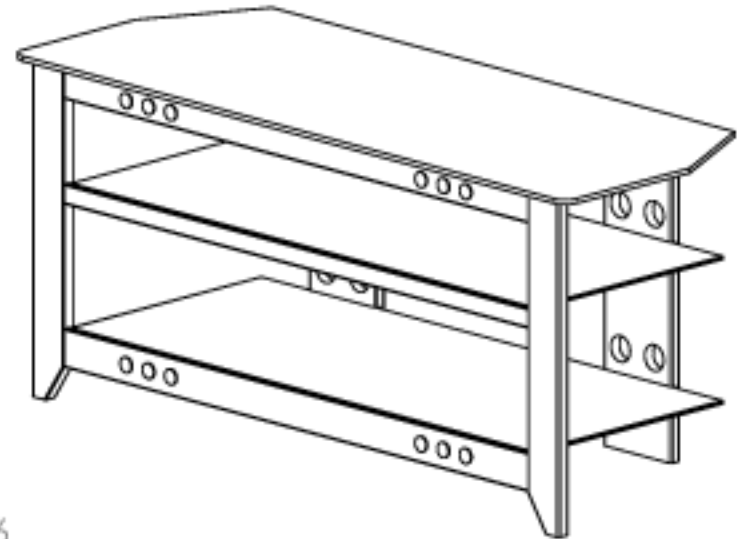

TOP SHELF CAPACITY  
150LBS  
MID SHELF CAPACITY  
60LBS  
BOTTOM SHELF CAPACITY  
80 LBS

	NAME	DATE	<b>SANUS</b> SYSTEMS
ENGINEER	JKV	11/14/07	
DESIGNER			TITLE: <b>NFV249</b>
APPROVED			
NOTES:			
TEMPLATE REV.: 04			SHEET 1 OF 1