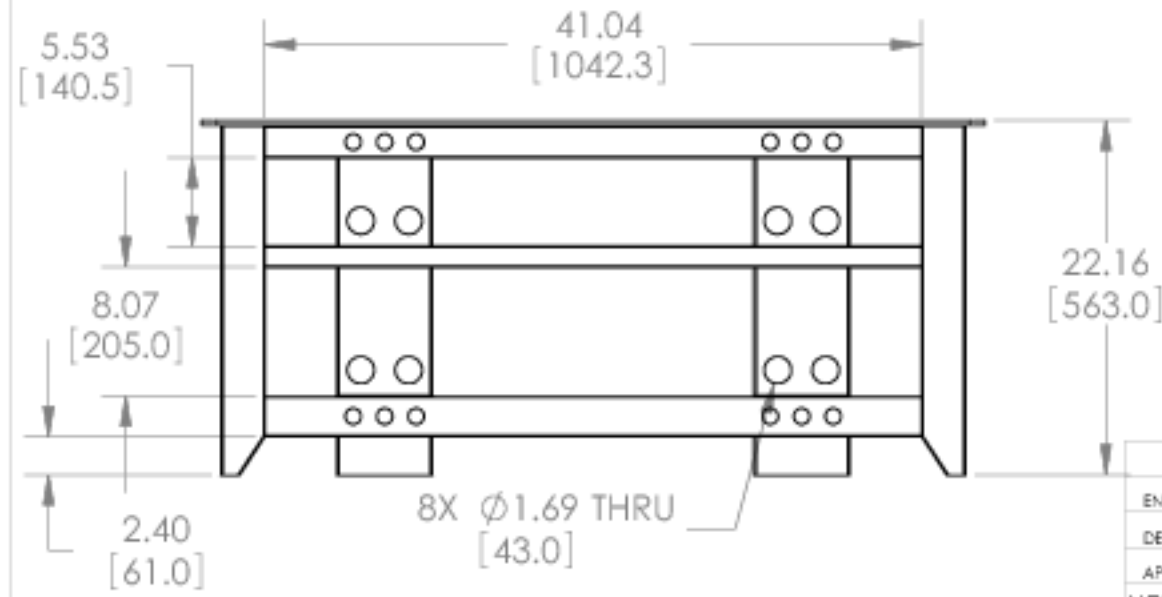

TOP SHELF CAPACITY  
150LBS  
MID SHELF CAPACITY  
60LBS  
BOTTOM SHELF CAPACITY  
80 LBS

	NAME	DATE	<b>SANUS</b> SYSTEMS
ENGINEER	JKV	11/14/07	
DESIGNER			TITLE: <b>NFV249</b>
APPROVED			
NOTES:			
TEMPLATE REV.: 04			SHEET 1 OF 1