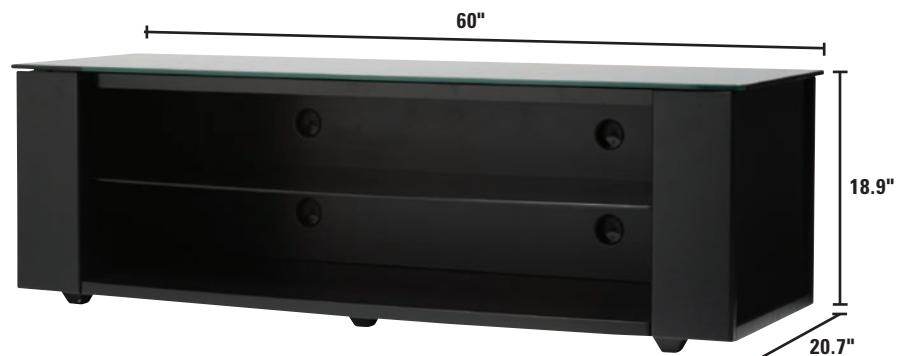

LIST PRICE

\$329.99

PFV48-B1

- Extra-large cable management channels conceal and route complex cable arrangements
- Open architecture allows unrestricted airflow to keep components cool
- Adjustable tempered-glass shelf holds up to 50 lbs to provide added strength and safety
- Sleek smoked glass and black powder-coated finish make this modern piece a great addition to any home theater

DESCRIPTION

Three-shelf video/AV stand; available in powder-coated black.

PRODUCT DIMENSIONS (w x d x h)

60" x 20.7" x 18.9"
152.4 x 52.5 x 48 cm

PACKAGE DIMENSIONS (w x d x h) / WEIGHT

63" x 23.8" x 3.9" / 139 lbs
160.02 x 60.45 x 9.9 cm / 63.05 kg

MASTER PACK QUANTITY

1

TOP SHELF SIZE/CAPACITY

60" x 20.7" / 150 lbs
152.4 x 52.5 cm / 68 kg

MID SHELF SIZE/CAPACITY

46.9 x 17.7" / 60 lbs
119.1 x 45 cm / 27 kg

BOTTOM SHELF SIZE/CAPACITY

46.9 x 17.7" / 100 lbs
119.1 x 45 cm / 45 kg

LIST PRICE

\$349.99

PFV60-B1

- Extra-large cable management channels conceal and route complex cable arrangements
- Open architecture allows unrestricted airflow to keep components cool
- Adjustable tempered-glass shelf holds up to 60 lbs to provide added strength and safety
- Sleek smoked glass and black powder-coated finish make this modern piece a great addition to any home theater