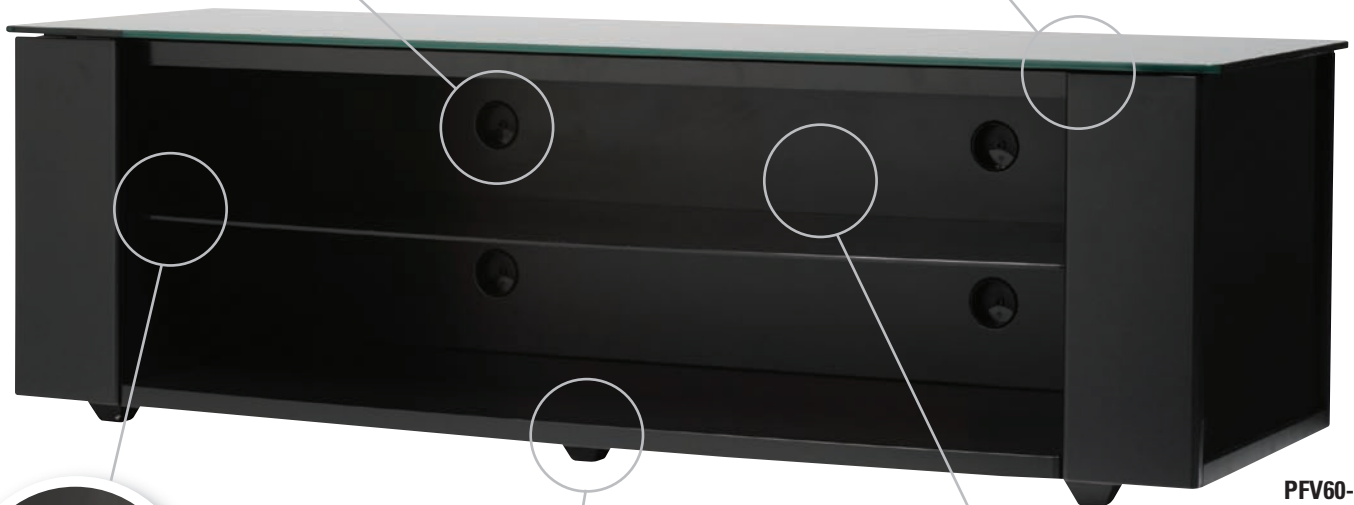

NEW SANUS® AV FOUNDATIONS® PLATINUM SERIES FURNITURE

Introducing the latest addition to the Platinum Foundations family

New Platinum Series PFV60, PFV48 and PFAV30 AV stands feature a sleek, modern design to accommodate large flat-panel TVs and AV components with style. Available in a durable black powder-coated finish, each piece offers strong tempered-glass shelves and extra-large cable management channels to conceal and route even the most complex cable arrangements. Smoked glass side panels offer an enclosed feel while open architecture allows unrestricted airflow, keeping components cool for optimal performance.

model PFV60-B1 shown

Extra-large cable management channels conceal and route complex cable arrangements

Sleek smoked glass and black powder-coated finish make this modern piece a great addition to any home theater

PFV60-B1

Adjustable tempered-glass shelves provide added strength and safety

Feet designed to glide easily over any surface

Open architecture allows unrestricted airflow to keep components cool

NEW SANUS® AV FOUNDATIONS® PLATINUM SERIES FURNITURE

MODEL: PFAV30-B1

DESCRIPTION

Four-shelf video/AV stand; available in powder-coated black.

PRODUCT DIMENSIONS (w x d x h)

30.75" x 20.67" x 31.29"
78.1 x 52.5 x 79.48 cm

PACKAGE DIMENSIONS (w x d x h) / WEIGHT