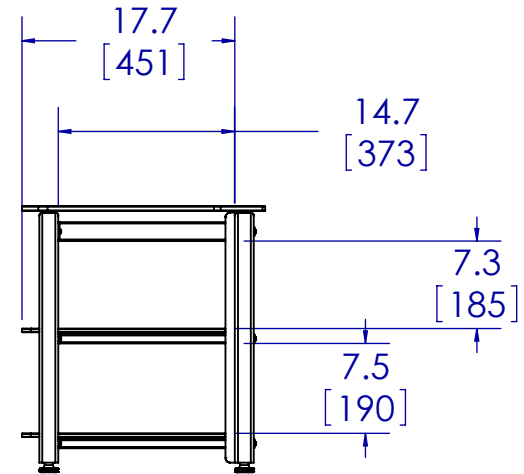

TOP SHELF CAPACITY
150 LBS
MID SHELF CAPACITY
100 LBS
BOTTOM SHELF CAPACITY
100 LBS

	NAME	DATE	SANUS SYSTEMS
ENGINEER	JKV	4/25/2008	
DESIGNER	-	-	
APPROVED	-	-	
NOTES:			TITLE: SFV265
TEMPLATE REV.:	05		SHEET 1 OF 1