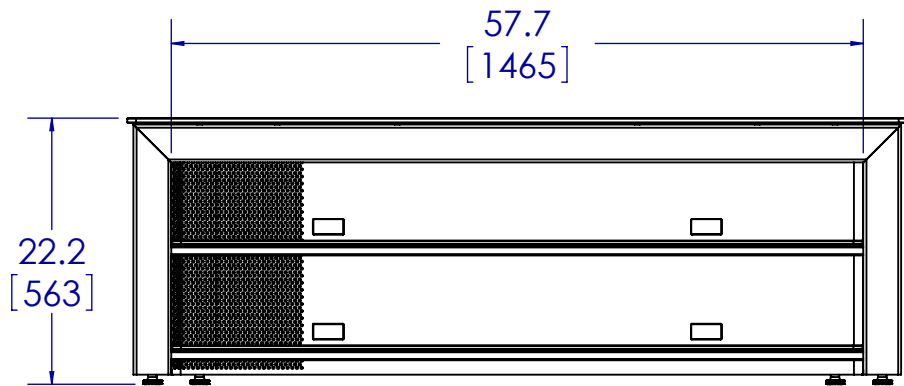

TOP SHELF CAPACITY
150 LBS
MID SHELF CAPACITY
100 LBS
BOTTOM SHELF CAPACITY
100 LBS

	NAME	DATE	SANUS SYSTEMS
ENGINEER	JKV	4/25/2008	
DESIGNER	-	-	
APPROVED	-	-	
NOTES:			TITLE: SFV265
TEMPLATE REV.:	05		SHEET 1 OF 1