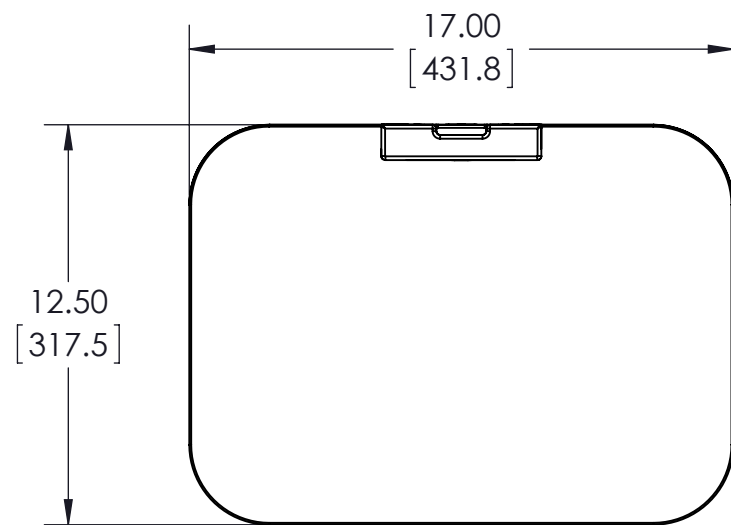

TOP VIEW

SINGLE SHELF 6805-002241

THE INFORMATION AND DESIGNS CONTAINED IN THIS DRAWING ARE CONFIDENTIAL AND THE PROPRIETARY PROPERTY OF MILESTONE AV TECHNOLOGIES NEITHER THIS DESIGN NOR ANY INFORMATION CONTAINED IN THIS DRAWING MAY BE REPRODUCED OR DISCLOSED TO OTHERS WITHOUT THE EXPRESS WRITTEN CONSENT OF MILESTONE AV TECHNOLOGIES. 本图纸所包含的信息和设计均系 Milestone 机密和知识产权，本图纸包含的设计和信
息在未经 Milestone 允许情况下均不得复制或泄露

3-D

3-D (REAR)

FRONT VIEW

SIDE VIEW