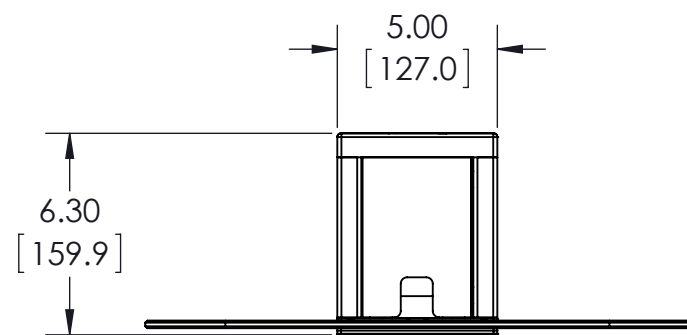

TOP VIEW

SINGLE SHELF 6805-002241

THE INFORMATION AND DESIGNS CONTAINED IN THIS DRAWING ARE CONFIDENTIAL AND THE PROPRIETARY PROPERTY OF MILESTONE AV TECHNOLOGIES NEITHER THIS DESIGN NOR ANY INFORMATION CONTAINED IN THIS DRAWING MAY BE REPRODUCED OR DISCLOSED TO OTHERS WITHOUT THE EXPRESS WRITTEN CONSENT OF MILESTONE AV TECHNOLOGIES. 本图纸所包含的信息和设计均系 Milestone 机密和知识产权，本图纸包含的设计和信
息在未经 Milestone 允许情况下均不得复制或泄露

3-D

3-D (REAR)

FRONT VIEW

SIDE VIEW