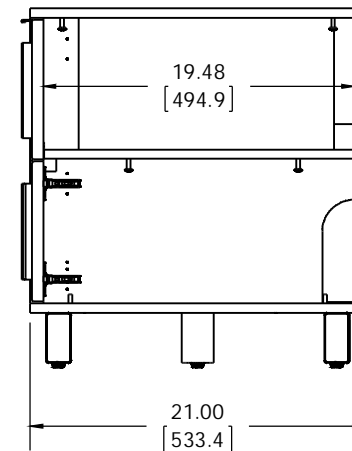

STATUS 状态:
Prerelease

6805-002097-XXX

THE INFORMATION AND DESIGNS CONTAINED IN THIS DRAWING ARE CONFIDENTIAL AND THE PROPRIETARY PROPERTY OF MILESTONE AV TECHNOLOGIES NEITHER THIS DESIGN NOR ANY INFORMATION CONTAINED IN THIS DRAWING MAY BE REPRODUCED OR DISCLOSED TO OTHERS WITHOUT THE EXPRESS WRITTEN CONSENT OF MILESTONE AV TECHNOLOGIES. 本图纸所包含的信息和设计均系 Milestone 机密和知识产权, 本图纸包含的设计和信息在未经 Milestone 允许情况下均不得复制或泄露

CAD GENERATED DRAWING.
DO NOT MANUALLY UPDATE.
C A D 制作图, 非手工更新

DRAWN BY 绘图者	RH	1/31/2013
ENG APPROVAL 工程批准		
MFG APPROVAL 制造批准		
QA APPROVAL 品质批准		

SANUS 6436 CITY WEST PKWY
EDEN PRAIRIE MN, 55344
PHONE: 866-977-3901
FAX: 877-894-6918

DESCRIPTION 描述
TRILLIUM 53

SHEET 清 1 OF 单 1	SCALE 比例 1:16	SIZE 尺寸 A	DWG. NO. 图纸编号 6805-002097-XXX	REV. 修