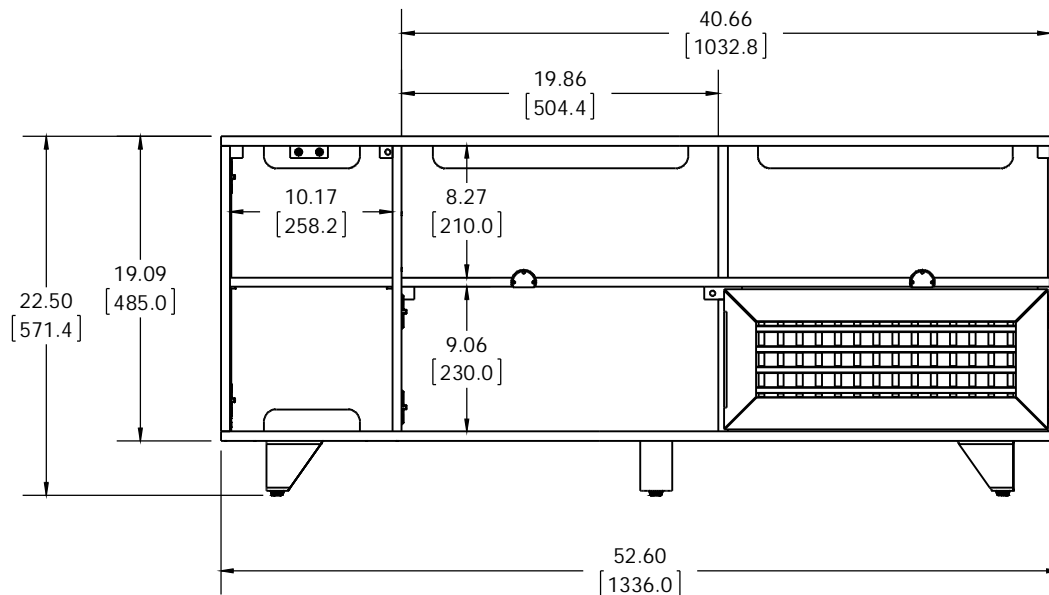

STATUS 状态:
Prerelease

6805-002097-XXX

THE INFORMATION AND DESIGNS CONTAINED IN THIS DRAWING ARE CONFIDENTIAL AND THE PROPRIETARY PROPERTY OF MILESTONE AV TECHNOLOGIES NEITHER THIS DESIGN NOR ANY INFORMATION CONTAINED IN THIS DRAWING MAY BE REPRODUCED OR DISCLOSED TO OTHERS WITHOUT THE EXPRESS WRITTEN CONSENT OF MILESTONE AV TECHNOLOGIES. 本图纸所包含的信息和设计均系 Milestone 机密和知识产权, 本图纸包含的设计和信息在未经 Milestone 允许情况下均不得复制或泄露

CAD GENERATED DRAWING.
DO NOT MANUALLY UPDATE.
C A D 制作图, 非手工更新

DRAWN BY 绘图者	RH	1/31/2013
ENG APPROVAL 工程批准		
MFG APPROVAL 制造批准		
QA APPROVAL 品质批准		

SANUS 6436 CITY WEST PKWY
EDEN PRAIRIE MN, 55344
PHONE: 866-977-3901
FAX: 877-894-6918

DESCRIPTION 描述
TRILLIUM 53

SHEET 清 1 OF 单 1	SCALE 比例 1:16	SIZE 尺寸 A	DWG. NO. 图纸编号 6805-002097-XXX	REV. 修