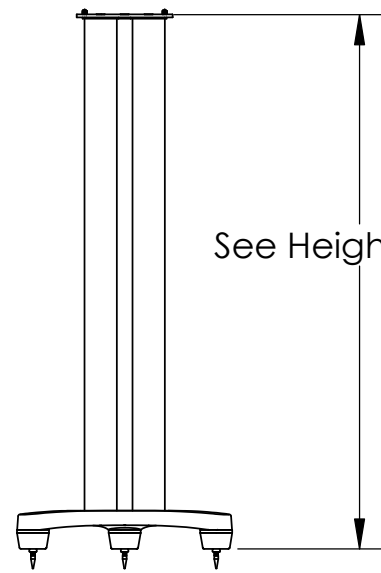

Maximum Speaker Capacity: See Chart

UF34

See Height Chart

Model	Height (in)	Max. Capacity
UF22	22	35lbs.
UF26	24	35lbs.
UF30	30	25lbs.
UF34	34	25lbs.

	NAME	DATE
DRAWN	NAS	9/27/05
CHECKED		
ENG APPR.		
MFG APPR.		
Q.A.		

Ultimate Foundations

SCALE: 1:12

SHEET 1 OF 1