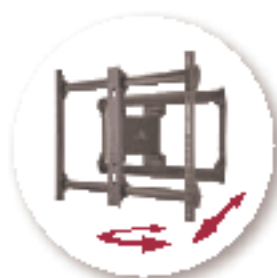

NEW VISIONMOUNT® MOTORIZED FULL-MOTION MOUNT

MODEL VLMF109-B1

Change the channel... and the position of your flat-panel TV

The new VLMF109 motorized full-motion mount makes it easy to find the perfect viewing angle without leaving your seat. It offers ultra-quiet, fully automated extension up to 9" from the wall and up to 60° of swivel with the touch of a button. The VLMF109 features a low-profile design that retracts to just 2" from the wall for a flush appearance, and its open wall plate design allows generous room for cable management behind the TV. The easy-to-install VLMF109 can shift left and right after mounting to ensure perfect TV placement, even with off-center studs.

Open design provides generous space for cable management

MODEL VLMF109-B1

Includes remote control for easy extend and swivel movements with the push of a button

Mount can slide left and right on wall plate to ensure TV is centered with surroundings — even with off-center wall studs

LIST PRICE

\$429.00

AVAILABLE

March 2010

UPC

79379520748

VLMF109-B1 SHOWN

- Smooth, motorized motion quietly moves TV up to 9" from wall for viewing angles anywhere in a room — also swivels 80°
- Retracts to just 2" from wall in home position for a clean, low-profile appearance
- Mount can slide left and right on wall plate to ensure TV is centered with surroundings — even with off-center wall studs
- Includes remote control for easy extend and swivel movements with the push of a button
- Open design provides generous space for cable management

MOUNTING PATTERN	100x100	200x100	200x200	300x200	300x300	400x200	400x300	400x400	600x400	800x400	800x600	300x500	Universal	Width: 120 - 305 mm	Height: 33 - 490 mm
	✓	✓	✓	✓	✓	✓	✓	✓	✓	✓	✓	✓	✓		

Smooth, quiet motorized motion