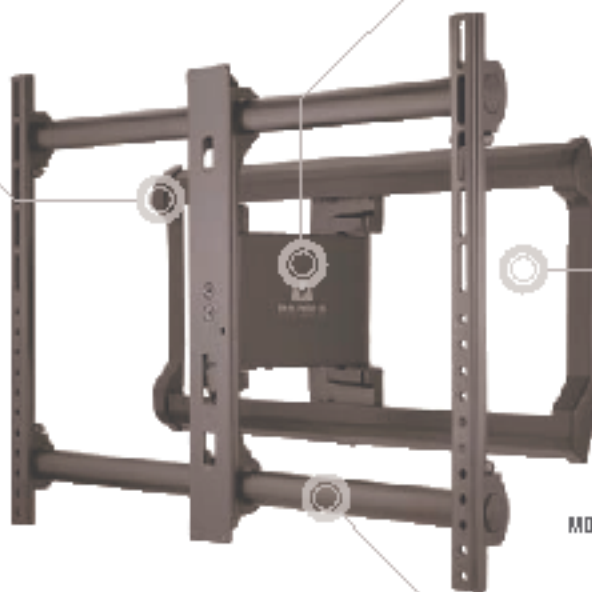

NEW VISIONMOUNT® MOTORIZED FULL-MOTION MOUNT

MODEL VLMF109-B1

Change the channel... and the position of your flat-panel TV

The new VLMF109 motorized full-motion mount makes it easy to find the perfect viewing angle without leaving your seat. It offers ultra-quiet, fully automated extension up to 9" from the wall and up to 60° of swivel with the touch of a button. The VLMF109 features a low-profile design that retracts to just 2" from the wall for a flush appearance, and its open wall plate design allows generous room for cable management behind the TV. The easy-to-install VLMF109 can shift left and right after mounting to ensure perfect TV placement, even with off-center studs.

VLMF109-B1 shown

Smooth, motorized motion quietly moves TV up to 9" from wall for viewing angles anywhere in a room — also swivels 60°

Retracts to just 2" from wall in home position for a clean, low-profile appearance

Open design provides generous space for cable management

MODEL VLMF109-B1

Includes remote control for easy extend and swivel movements with the push of a button

Mount can slide left and right on wall plate to ensure TV is centered with surroundings — even with off-center wall studs

LIST PRICE

\$429.00

AVAILABLE

March 2010

UPC

79379520748

VLMF109-B1 SHOWN

- Smooth, motorized motion quietly moves TV up to 9" from wall for viewing angles anywhere in a room — also swivels 80°
- Retracts to just 2" from wall in home position for a clean, low-profile appearance
- Mount can slide left and right on wall plate to ensure TV is centered with surroundings — even with off-center wall studs
- Includes remote control for easy extend and swivel movements with the push of a button
- Open design provides generous space for cable management