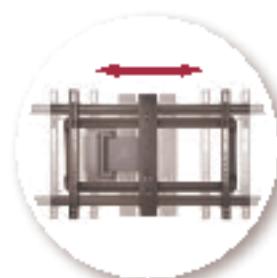

Open design provides generous space for cable management

MODEL VLMF109-B1

Includes remote control for easy extend and swivel movements with the push of a button

Mount can slide left and right on wall plate to ensure TV is centered with surroundings — even with off-center wall studs

LIST PRICE

\$429.00

AVAILABLE

March 2010

UPC

79379520748

VLMF109-B1 SHOWN

- Smooth, motorized motion quietly moves TV up to 9" from wall for viewing angles anywhere in a room — also swivels 80°
- Retracts to just 2" from wall in home position for a clean, low-profile appearance
- Mount can slide left and right on wall plate to ensure TV is centered with surroundings — even with off-center wall studs
- Includes remote control for easy extend and swivel movements with the push of a button
- Open design provides generous space for cable management

MOUNTING PATTERN	100x100	200x100	200x200	300x200	300x300	400x200	400x300	400x400	600x400	800x400	800x600	300x500	Universal	Width: 120 - 305 mm	Height: 33 - 490 mm
	✓	✓	✓	✓	✓	✓	✓	✓	✓	✓	✓	✓	✓		

Smooth, quiet motorized motion

Low-profile appearance

Lateral shift

Includes remote control

Open wall plate