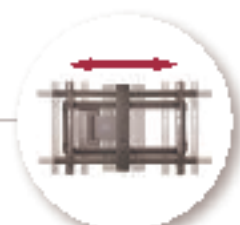

NEW VISIONMOUNT® MOTORIZED FULL-MOTION MOUNT

MODEL VLMF109-B1

Change the channel... and the position of your flat-panel TV

The new VLMF109 motorized full-motion mount makes it easy to find the perfect viewing angle without leaving your seat. It offers ultra-quiet, fully automated extension up to 9" from the wall and up to 60° of swivel with the touch of a button. The VLMF109 features a low-profile design that retracts to just 2" from the wall for a flush appearance, and its open wall plate design allows generous room for cable management behind the TV. The easy-to-install VLMF109 can shift left and right after mounting to ensure perfect TV placement, even with off-center studs.

VLMF109-B1 shown

Smooth, motorized motion quietly moves TV up to 9" from wall for viewing angles anywhere in a room — also swivels 60°

Retracts to just 2" from wall in home position for a clean, low-profile appearance

Open design provides generous space for cable management

MODEL VLMF109-B1

Includes remote control for easy extend and swivel movements with the push of a button

Mount can slide left and right on wall plate to ensure TV is centered with surroundings — even with off-center wall studs

SANUS
VISIONMOUNT

www.sanus.com • 800.359.5520

NEW VISIONMOUNT® MOTORIZED FULL-MOTION MOUNT

MODEL VLMF109 Motorized FullMotion Mount for 37" - 58" TVs

PRODUCT DIMENSIONS (w x d x h)

33.7" x 21.9" x 20.7"
84.3 x 51.22.9 x 52.8 cm