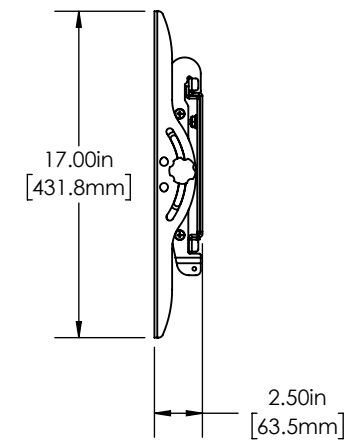

3-D - COLLAPSED VIEW

3-D - EXPANDED VIEW

MEDIUM LOW PROFILE TILT 6805-002379-XXX

THE INFORMATION AND DESIGNS CONTAINED IN THIS DRAWING ARE CONFIDENTIAL AND THE PROPRIETARY PROPERTY OF LEGRAND | AV. NEITHER THIS DESIGN NOR ANY INFORMATION CONTAINED IN THIS DRAWING MAY BE REPRODUCED OR DISCLOSED TO OTHERS WITHOUT THE EXPRESS WRITTEN CONSENT OF LEGRAND | AV.
柏 堯 翡 振 吮 啓 瞭 健 僑 嗚 賤 賊 邊 縵 LEGRAND | AV
档 峯 嗚 礎 膠 俐 柒 0 柏 堯 翡 吮 啓 瞭 賤 賊 嗚 健 僑 恒 翻 LEGRAND | AV
侏 颯 唵 戶 壘 伶 倫 娶 卞 挿 腰 源 顛 产 僂 侯

FULLY ASSEMBLED MOUNT - COLLAPSED

WALL PLATE - COLLAPSED

SIDE VIEW

FULLY ASSEMBLED MOUNT - EXPANDED

WALL PLATE - EXPANDED

SIDE VIEW - TILT