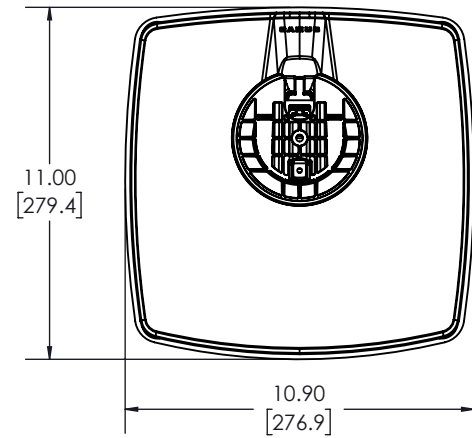

TOP VIEW

ADJUSTABLE HEIGHT SPEAKER STAND 6805-002466-XXX

THE INFORMATION AND DESIGNS CONTAINED IN THIS DRAWING ARE CONFIDENTIAL AND THE PROPRIETARY PROPERTY OF LEGRAND | AV. NEITHER THIS DESIGN NOR ANY INFORMATION CONTAINED IN THIS DRAWING MAY BE REPRODUCED OR DISCLOSED TO OTHERS WITHOUT THE EXPRESS WRITTEN CONSENT OF LEGRAND | AV.
本图纸所包含的信息和设计均系 LEGRAND | AV 机密和知识产权。本图纸包含的设计和信息未经 LEGRAND | AV 书面同意均不得复制或 者泄露给他人

FRONT VIEW

SIDE VIEW

3-D

ADJUSTABLE HEIGHT SPEAKER STAND 6805-002466-XXX