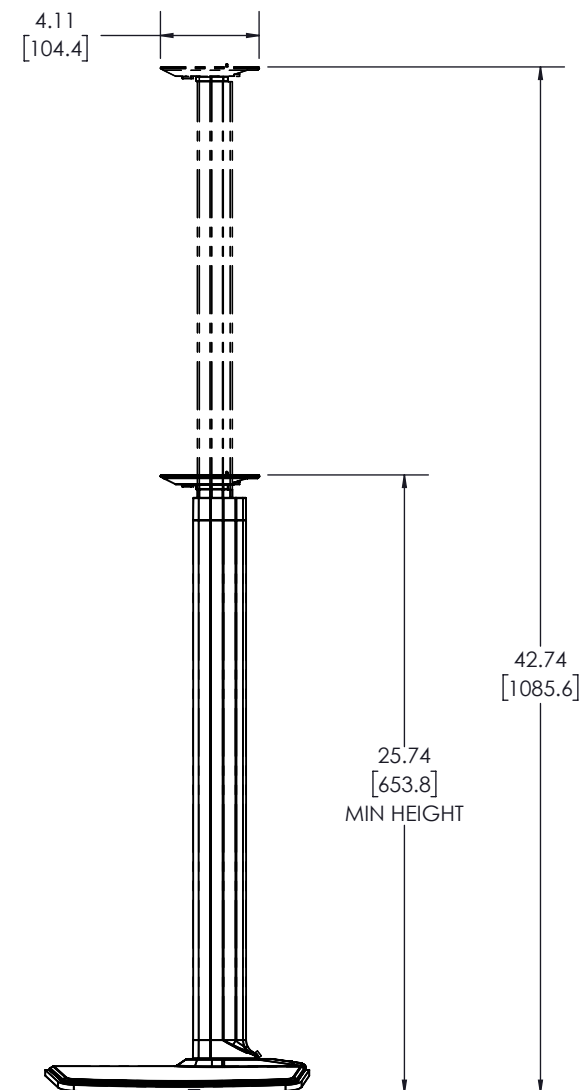

TOP VIEW

ADJUSTABLE HEIGHT SPEAKER STAND 6805-002466-XXX

THE INFORMATION AND DESIGNS CONTAINED IN THIS DRAWING ARE CONFIDENTIAL AND THE PROPRIETARY PROPERTY OF LEGRAND | AV. NEITHER THIS DESIGN NOR ANY INFORMATION CONTAINED IN THIS DRAWING MAY BE REPRODUCED OR DISCLOSED TO OTHERS WITHOUT THE EXPRESS WRITTEN CONSENT OF LEGRAND | AV.
本图纸所包含的信息和设计均系 LEGRAND | AV 机密和知识产权。本图纸包含的设计和信息未经 LEGRAND | AV 书面同意均不得复制或 者泄露给他人

FRONT VIEW

SIDE VIEW

3-D

ADJUSTABLE HEIGHT SPEAKER STAND 6805-002466-XXX