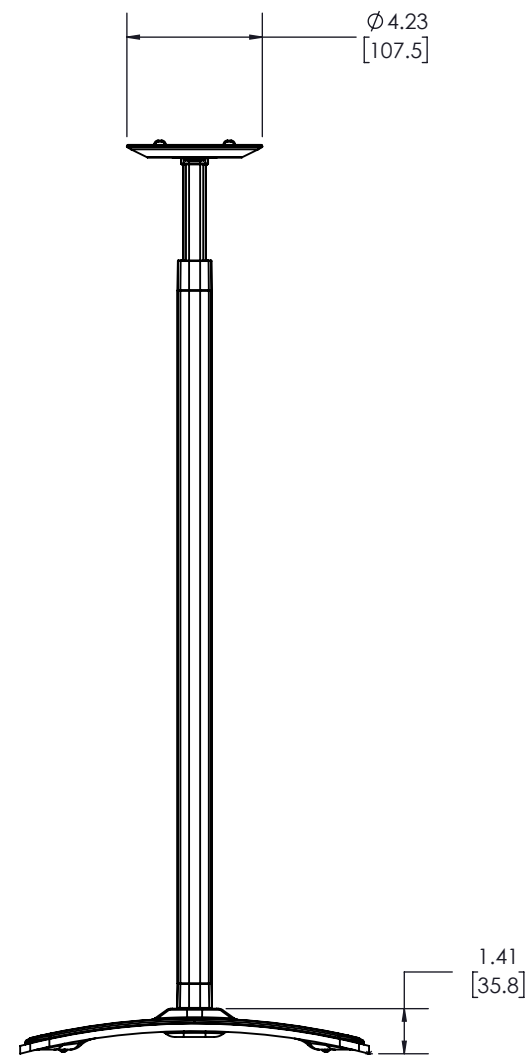

TOP VIEW

ADJUSTABLE HEIGHT SPEAKER STAND 6805-002466-XXX

THE INFORMATION AND DESIGNS CONTAINED IN THIS DRAWING ARE CONFIDENTIAL AND THE PROPRIETARY PROPERTY OF LEGRAND | AV. NEITHER THIS DESIGN NOR ANY INFORMATION CONTAINED IN THIS DRAWING MAY BE REPRODUCED OR DISCLOSED TO OTHERS WITHOUT THE EXPRESS WRITTEN CONSENT OF LEGRAND | AV.
本图纸所包含的信息和设计均系 LEGRAND | AV 机密和知识产权。本图纸包含的设计和信息未经 LEGRAND | AV 书面同意均不得复制或 者泄露给他人

FRONT VIEW

SIDE VIEW

3-D

ADJUSTABLE HEIGHT SPEAKER STAND 6805-002466-XXX