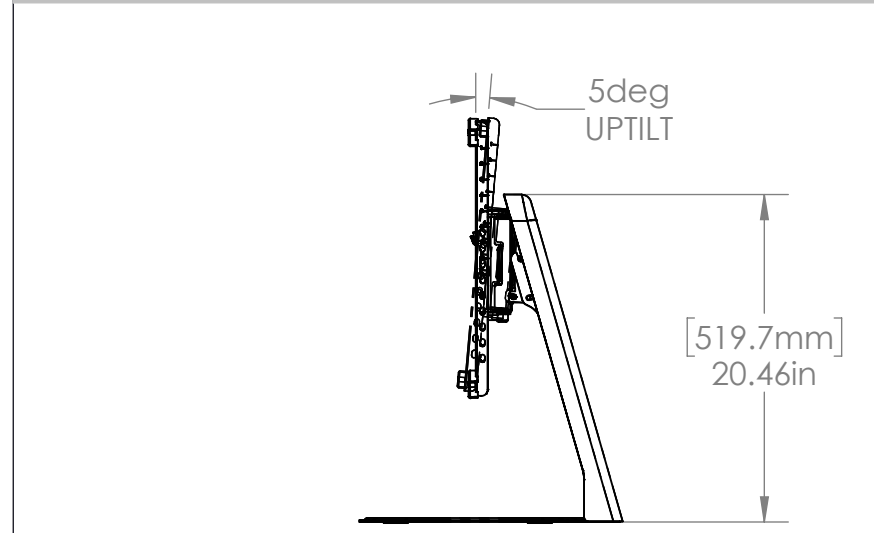

3-D

WALL PLATE

TOP VIEW - EXTENDED

SIDE VIEW - EXTENDED

FULLY ASSEMBLED MOUNT

TOP VIEW - RETRACTED

FRONT VIEW - HEIGHT ADJUST