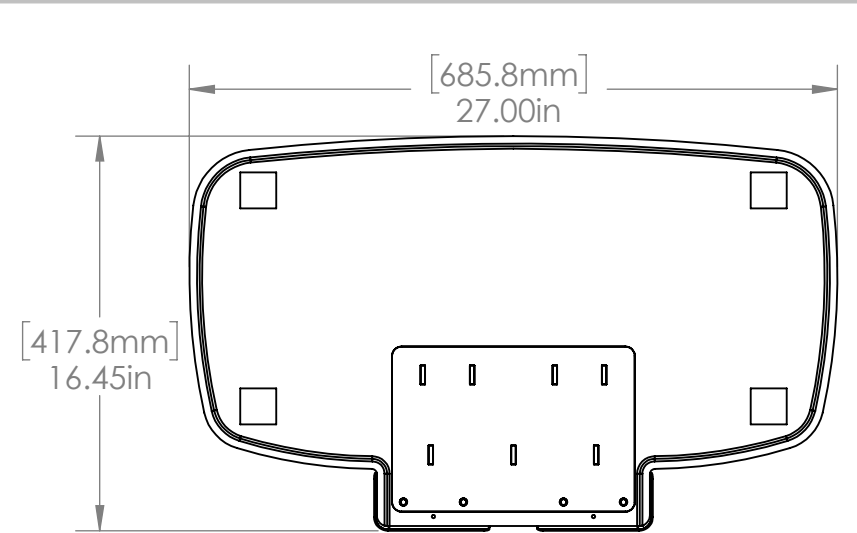

TV INTERFACE

Swivel TV Base 6805-002216

THE INFORMATION AND DESIGNS CONTAINED IN THIS DRAWING ARE CONFIDENTIAL AND THE PROPRIETARY PROPERTY OF MILESTONE AV TECHNOLOGIES NEITHER THIS DESIGN NOR ANY INFORMATION CONTAINED IN THIS DRAWING MAY BE REPRODUCED OR DISCLOSED TO OTHERS WITHOUT THE EXPRESS WRITTEN CONSENT OF MILESTONE AV TECHNOLOGIES. 本图纸所包含的信息和设计均系Milestone机密和知识产权，本图纸包含的设计和信息的在未经Milestone允许情况下均不得复制或泄露

3-D

WALL PLATE

TOP VIEW - EXTENDED

SIDE VIEW - EXTENDED

FULLY ASSEMBLED MOUNT

TOP VIEW - RETRACTED

FRONT VIEW - HEIGHT ADJUST