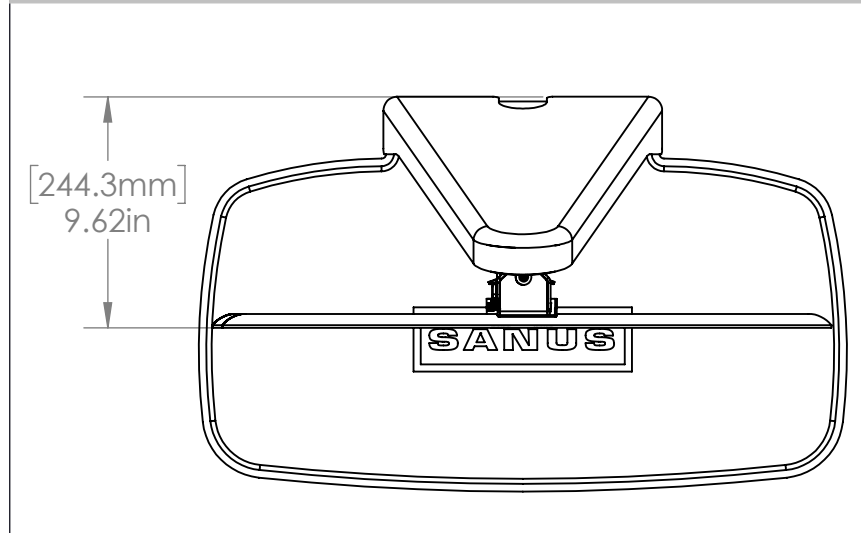

TV INTERFACE

Swivel TV Base 6805-002216

THE INFORMATION AND DESIGNS CONTAINED IN THIS DRAWING ARE CONFIDENTIAL AND THE PROPRIETARY PROPERTY OF MILESTONE AV TECHNOLOGIES NEITHER THIS DESIGN NOR ANY INFORMATION CONTAINED IN THIS DRAWING MAY BE REPRODUCED OR DISCLOSED TO OTHERS WITHOUT THE EXPRESS WRITTEN CONSENT OF MILESTONE AV TECHNOLOGIES. 本图纸所包含的信息和设计均系Milestone机密和知识产权，本图纸包含的设计和信息的在未经Milestone允许情况下均不得复制或泄露

3-D

WALL PLATE

TOP VIEW - EXTENDED

SIDE VIEW - EXTENDED

FULLY ASSEMBLED MOUNT

TOP VIEW - RETRACTED

FRONT VIEW - HEIGHT ADJUST