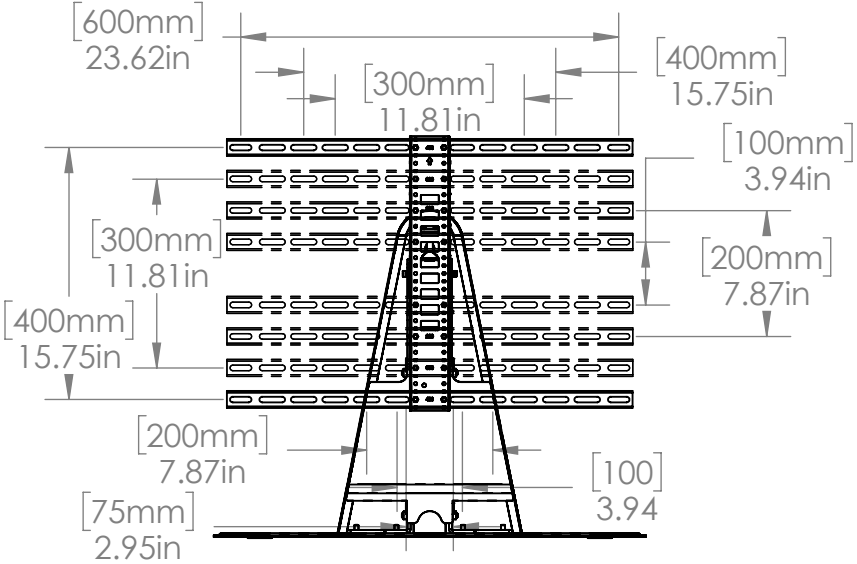

TV INTERFACE

Swivel TV Base 6805-002216

THE INFORMATION AND DESIGNS CONTAINED IN THIS DRAWING ARE CONFIDENTIAL AND THE PROPRIETARY PROPERTY OF MILESTONE AV TECHNOLOGIES NEITHER THIS DESIGN NOR ANY INFORMATION CONTAINED IN THIS DRAWING MAY BE REPRODUCED OR DISCLOSED TO OTHERS WITHOUT THE EXPRESS WRITTEN CONSENT OF MILESTONE AV TECHNOLOGIES. 本图纸所包含的信息和设计均系Milestone机密和知识产权，本图纸包含的设计和信息的在未经Milestone允许情况下均不得复制或泄露

3-D

WALL PLATE

TOP VIEW - EXTENDED

SIDE VIEW - EXTENDED

FULLY ASSEMBLED MOUNT

TOP VIEW - RETRACTED

FRONT VIEW - HEIGHT ADJUST