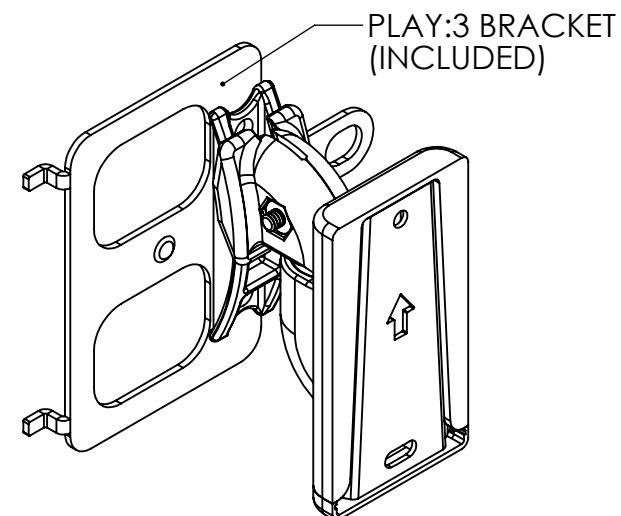

SPEAKER INTERFACE

SANUS[®]

SPEAKER MOUNT 6805-002228-XXX

THE INFORMATION AND DESIGNS CONTAINED IN THIS DRAWING ARE CONFIDENTIAL AND THE PROPRIETARY PROPERTY OF MILESTONE AV TECHNOLOGIES NEITHER THIS DESIGN NOR ANY INFORMATION CONTAINED IN THIS DRAWING MAY BE REPRODUCED OR DISCLOSED TO OTHERS WITHOUT THE EXPRESS WRITTEN CONSENT OF MILESTONE AV TECHNOLOGIES. 本图纸所包含的信息和设计均系Milestone机密和知识产权，本图纸包含的设计和信在未经Milestone允许情况下均不得复制或泄露

3-D

WALL PLATE

TOP VIEW - SONOS PLAY:1

SIDE VIEW - SONOS PLAY:1

SIDE VIEW - NO SPEAKER

TOP VIEW - SONOS PLAY:3

SIDE VIEW - SONOS PLAY:3