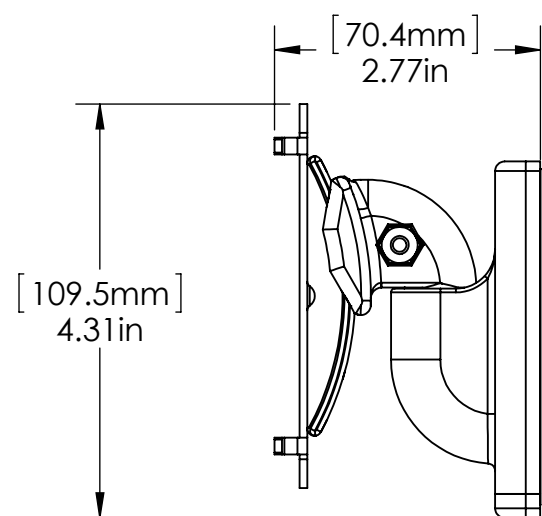

3-D

WALL PLATE

TOP VIEW - SONOS PLAY:1

SIDE VIEW - SONOS PLAY:1

SIDE VIEW - NO SPEAKER

TOP VIEW - SONOS PLAY:3

SIDE VIEW - SONOS PLAY:3