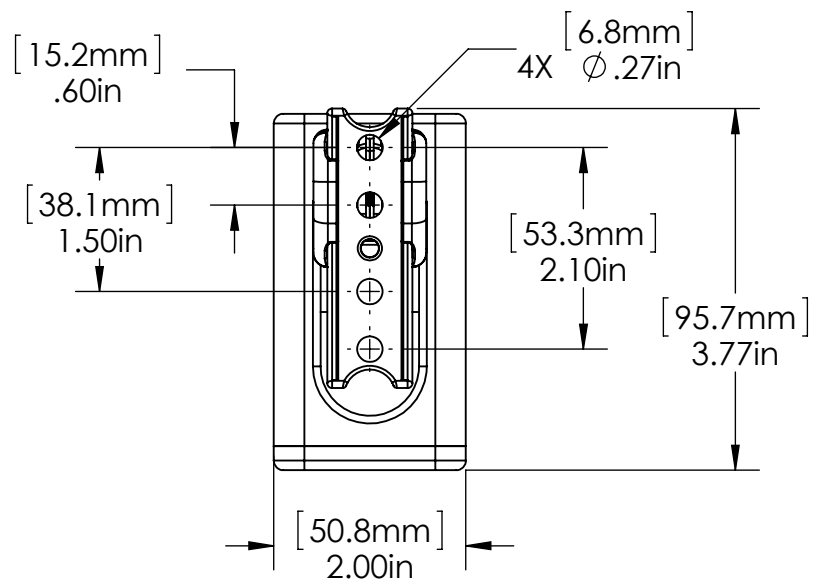

SPEAKER INTERFACE

SANUS[®]

SPEAKER MOUNT 6805-002228-XXX

THE INFORMATION AND DESIGNS CONTAINED IN THIS DRAWING ARE CONFIDENTIAL AND THE PROPRIETARY PROPERTY OF MILESTONE AV TECHNOLOGIES NEITHER THIS DESIGN NOR ANY INFORMATION CONTAINED IN THIS DRAWING MAY BE REPRODUCED OR DISCLOSED TO OTHERS WITHOUT THE EXPRESS WRITTEN CONSENT OF MILESTONE AV TECHNOLOGIES. 本图纸所包含的信息和设计均系Milestone机密和知识产权，本图纸包含的设计和信在未经Milestone允许情况下均不得复制或泄露

3-D

WALL PLATE

TOP VIEW - SONOS PLAY:1

SIDE VIEW - SONOS PLAY:1

SIDE VIEW - NO SPEAKER

TOP VIEW - SONOS PLAY:3

SIDE VIEW - SONOS PLAY:3