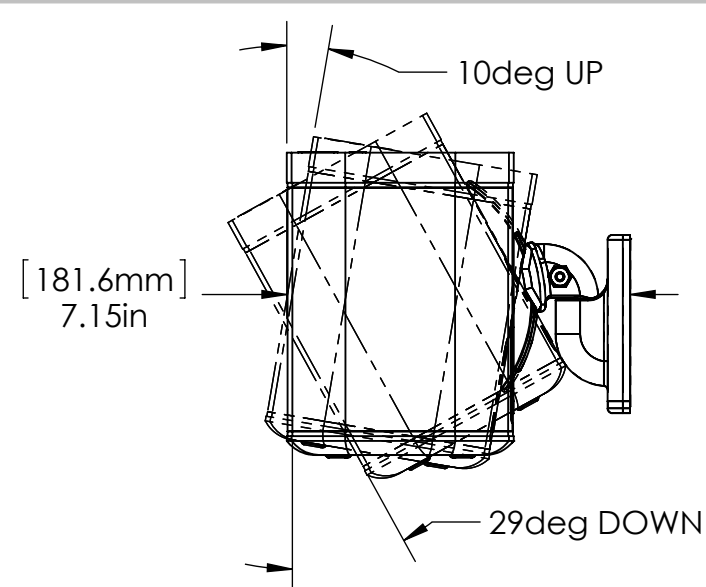

3-D

WALL PLATE

TOP VIEW - SONOS PLAY:1

SIDE VIEW - SONOS PLAY:1

SIDE VIEW - NO SPEAKER

TOP VIEW - SONOS PLAY:3

SIDE VIEW - SONOS PLAY:3