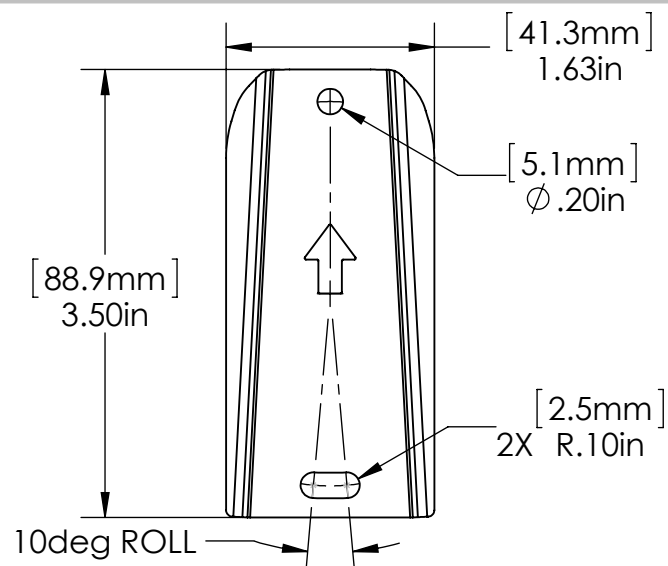

3-D

WALL PLATE

TOP VIEW - SONOS PLAY:1

SIDE VIEW - SONOS PLAY:1

SIDE VIEW - NO SPEAKER

TOP VIEW - SONOS PLAY:3

SIDE VIEW - SONOS PLAY:3