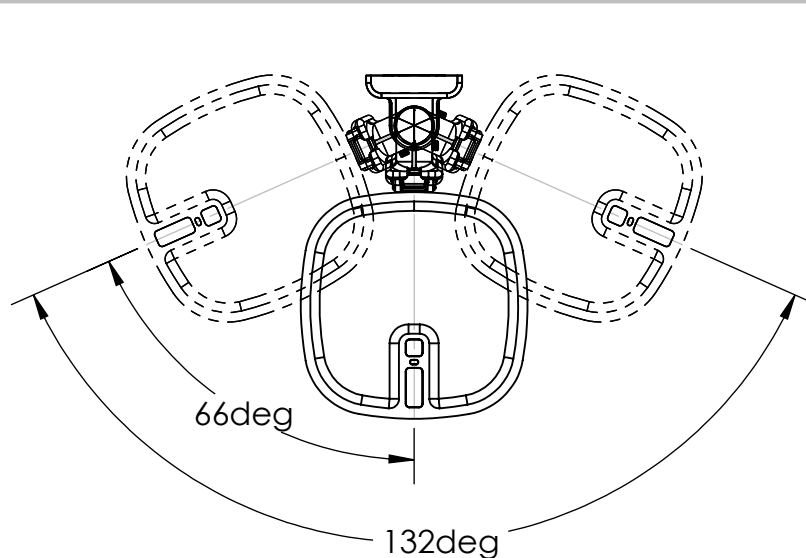

SPEAKER INTERFACE

SANUS[®]

SPEAKER MOUNT 6805-002228-XXX

THE INFORMATION AND DESIGNS CONTAINED IN THIS DRAWING ARE CONFIDENTIAL AND THE PROPRIETARY PROPERTY OF MILESTONE AV TECHNOLOGIES NEITHER THIS DESIGN NOR ANY INFORMATION CONTAINED IN THIS DRAWING MAY BE REPRODUCED OR DISCLOSED TO OTHERS WITHOUT THE EXPRESS WRITTEN CONSENT OF MILESTONE AV TECHNOLOGIES. 本图纸所包含的信息和设计均系Milestone机密和知识产权，本图纸包含的设计和信在未经Milestone允许情况下均不得复制或泄露

3-D

WALL PLATE

TOP VIEW - SONOS PLAY:1

SIDE VIEW - SONOS PLAY:1

SIDE VIEW - NO SPEAKER

TOP VIEW - SONOS PLAY:3

SIDE VIEW - SONOS PLAY:3